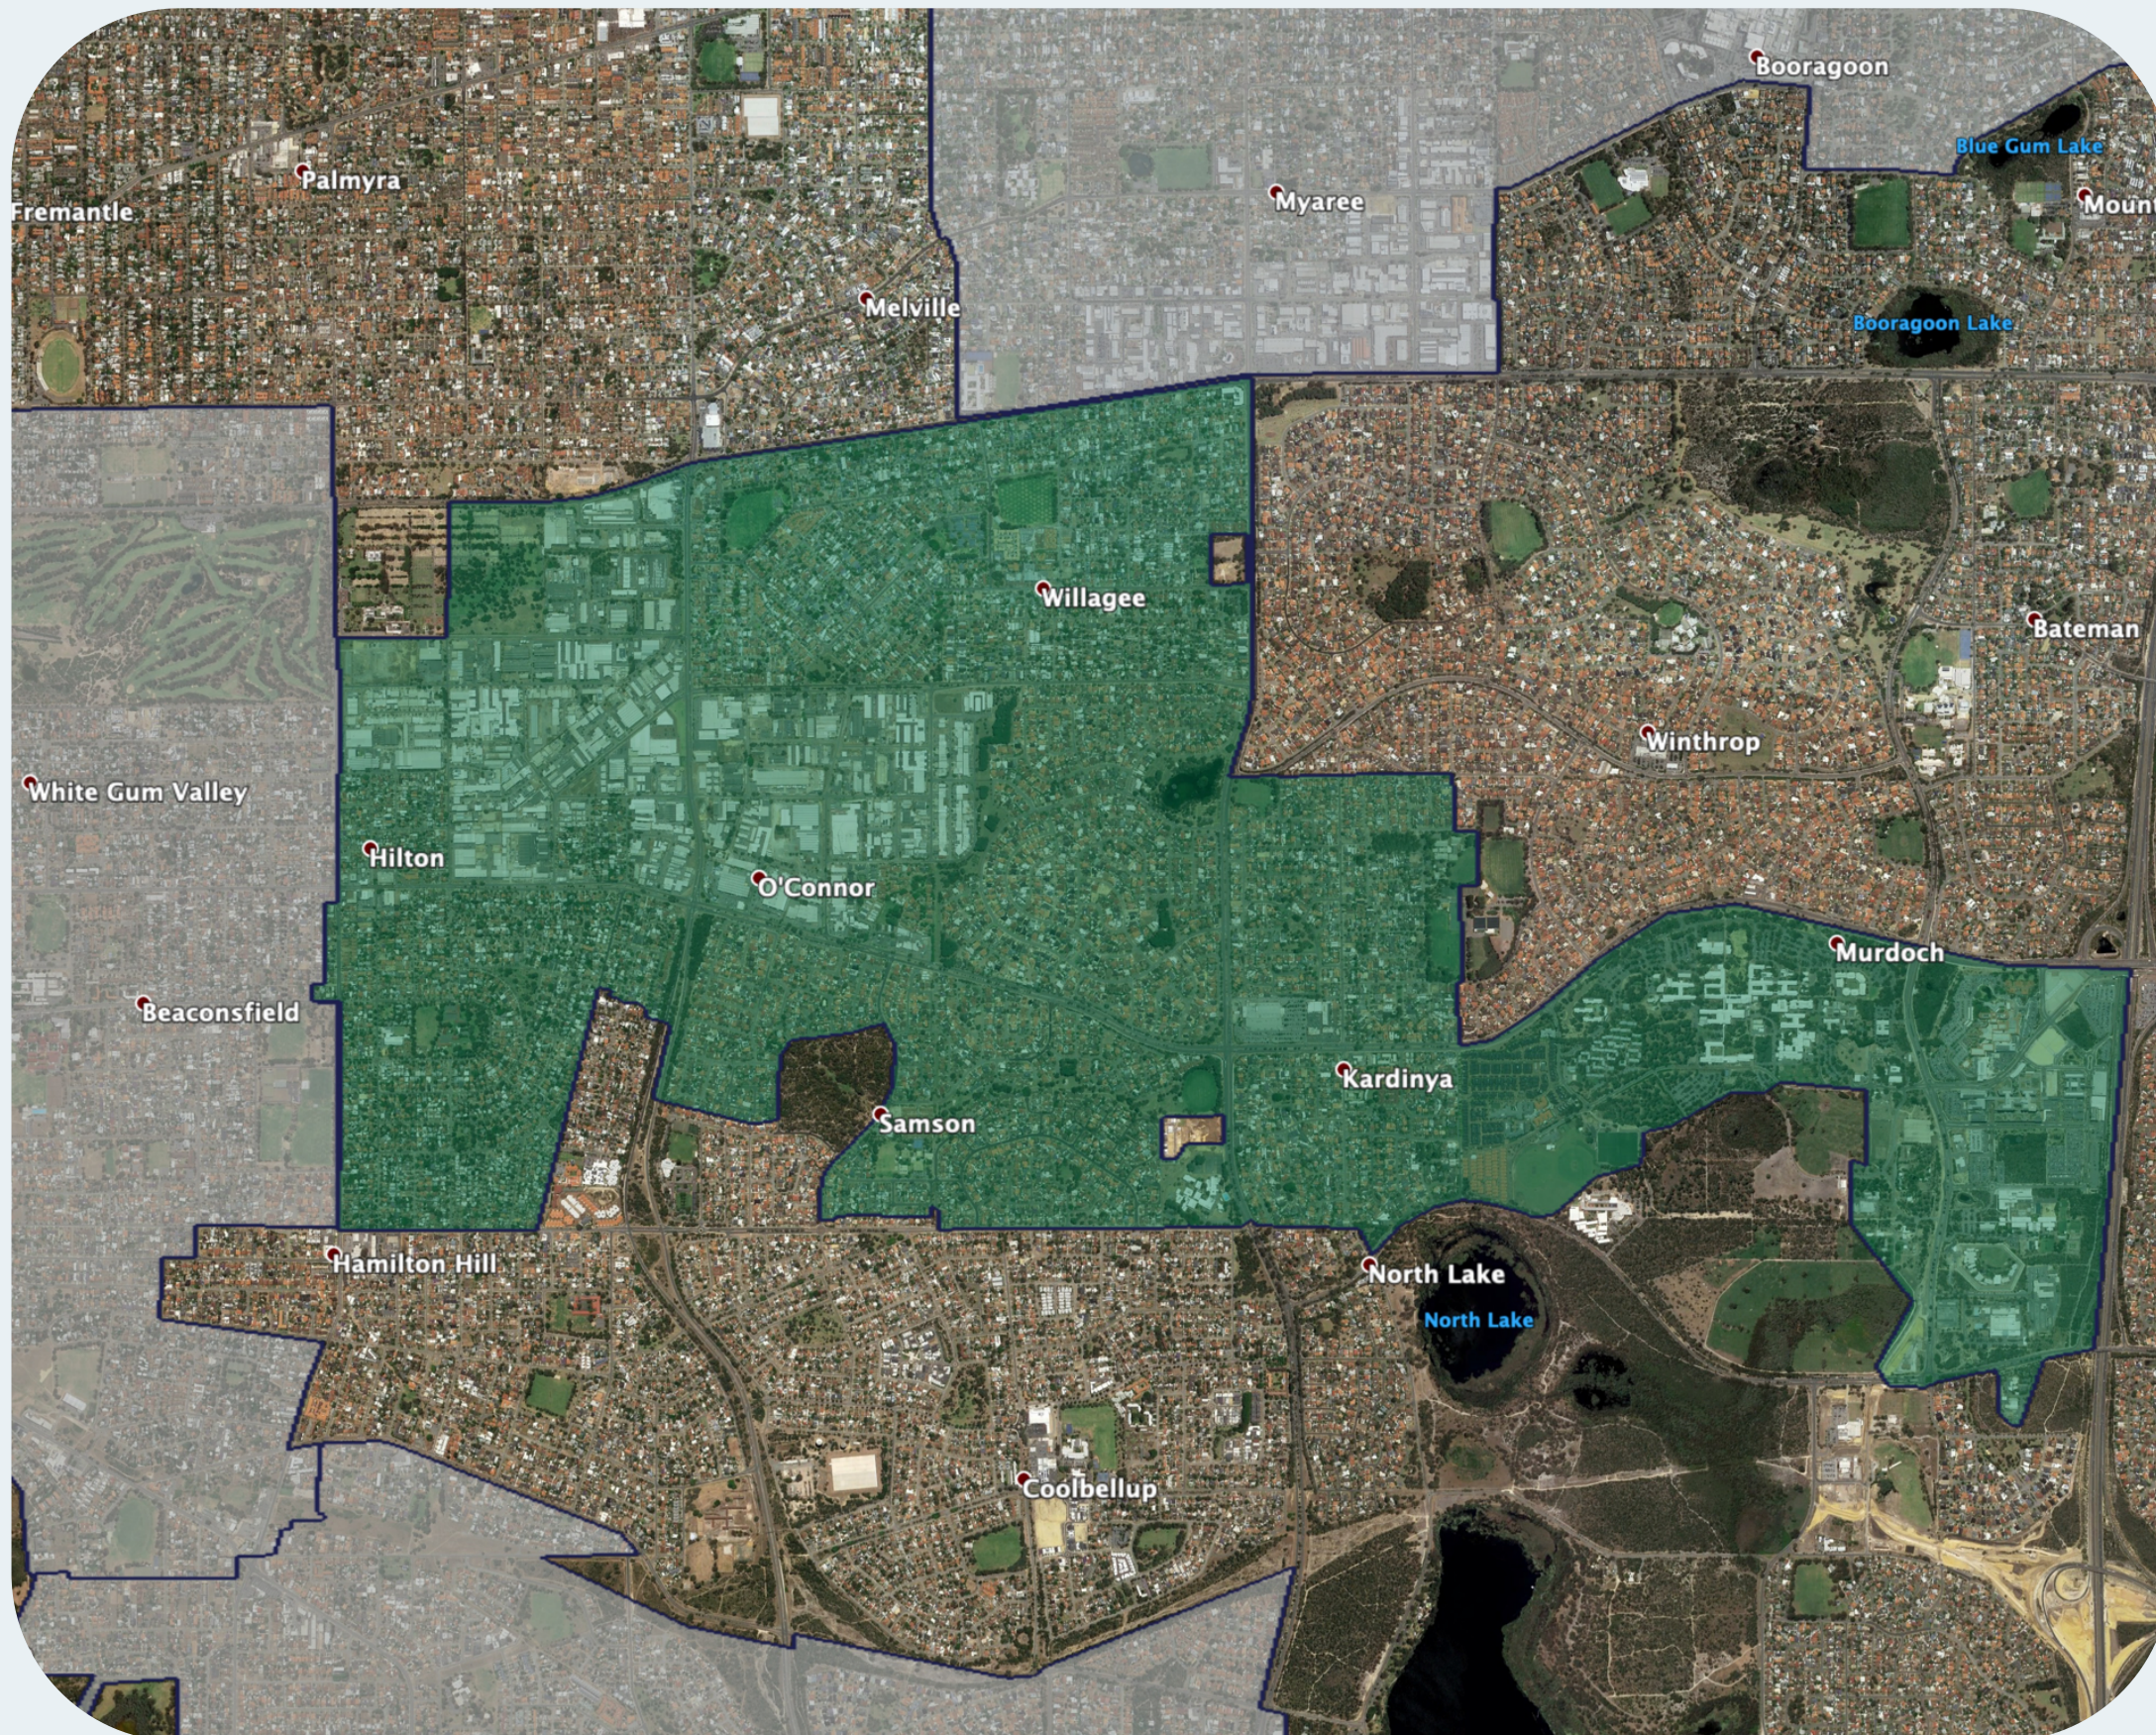

# nbn™ Business Fibre Zone indicative map – O’Connor - Murdoch and surrounds

The nbn™ Business Fibre Initiative is available to businesses right across the country.

The areas highlighted on this map, are part of an nbn™ Business Fibre Zone that is eligible for business nbn™ Enterprise Ethernet.

## Key

-  nbn™ Business Fibre Zone
-  Adjacent/nearby nbn™ Business Fibre Zone (where relevant)