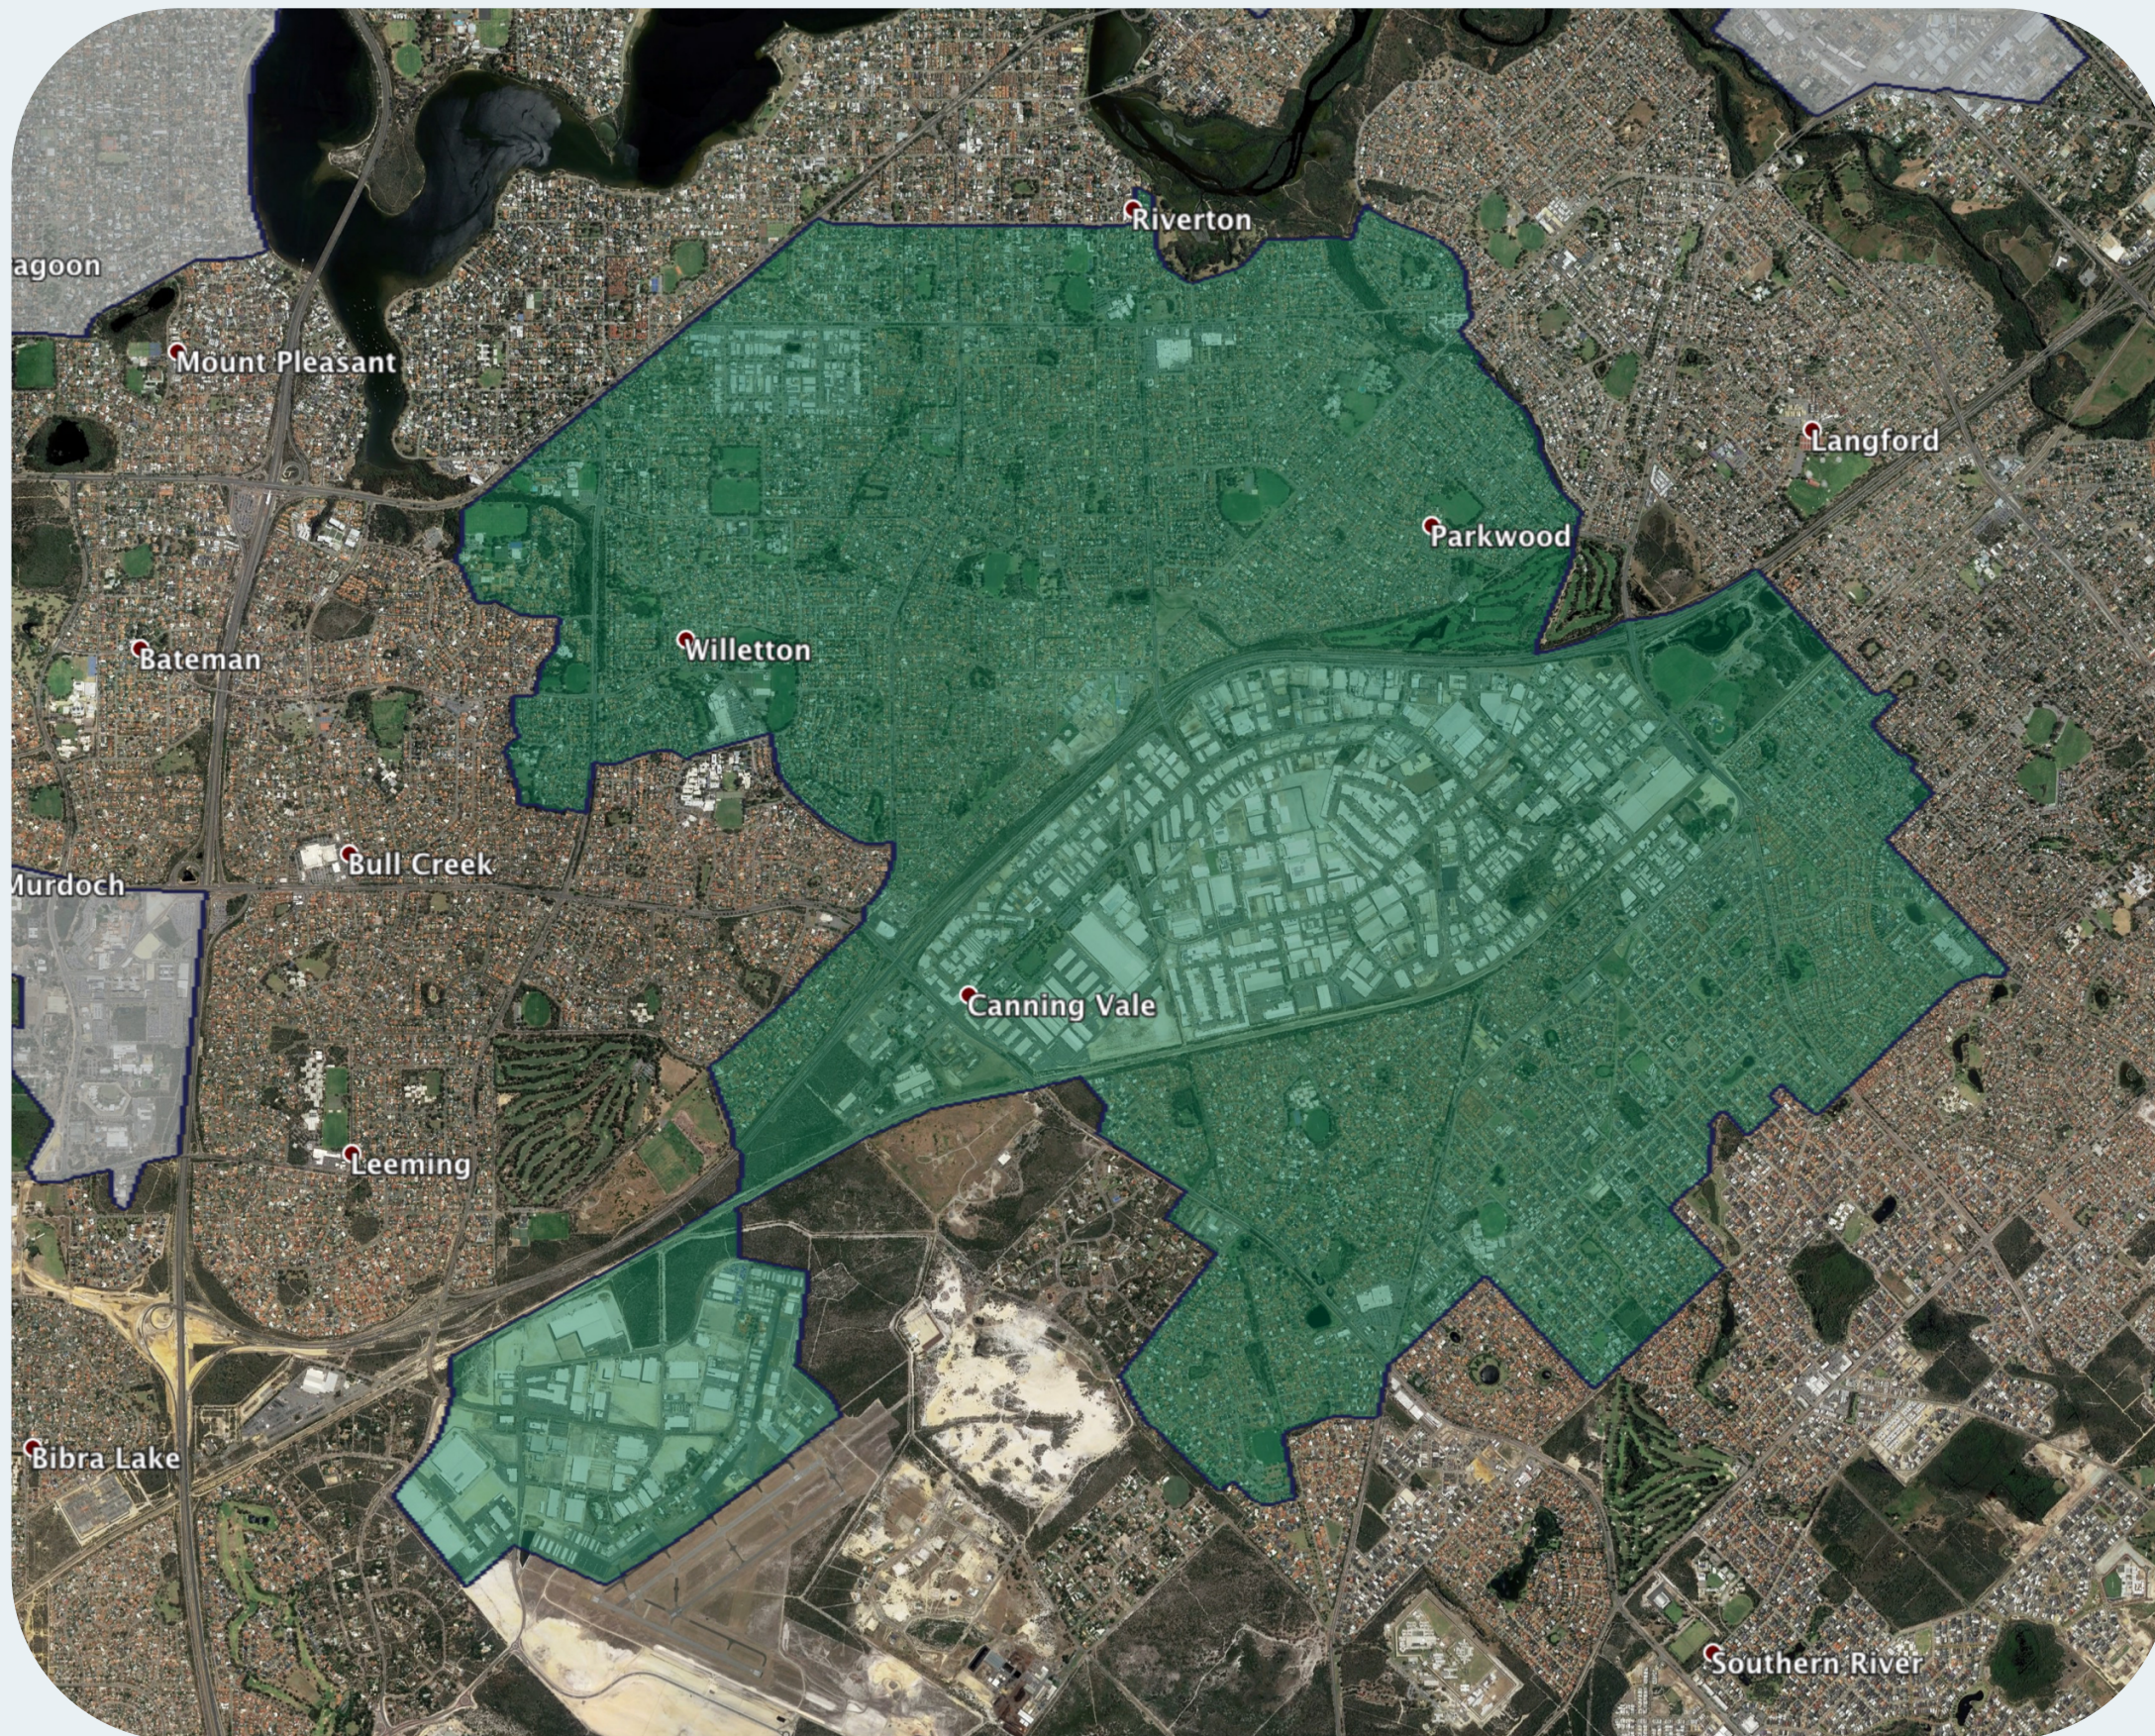

nbn™ Business Fibre Zone indicative map - Canning Vale - Riverton and surrounds

The nbn™ Business Fibre Initiative is available to businesses right across the country.

The area highlighted on this map, is part of an nbn™ Business Fibre Zone that is eligible for business nbn™ Enterprise Ethernet.

To find out more about the Fibre Initiative contact your service provider, or visit: nbn.com.au/businessfibre

Key

-  nbn™ Business Fibre Zone
-  Adjacent/nearby nbn™ Business Fibre Zone (where relevant)