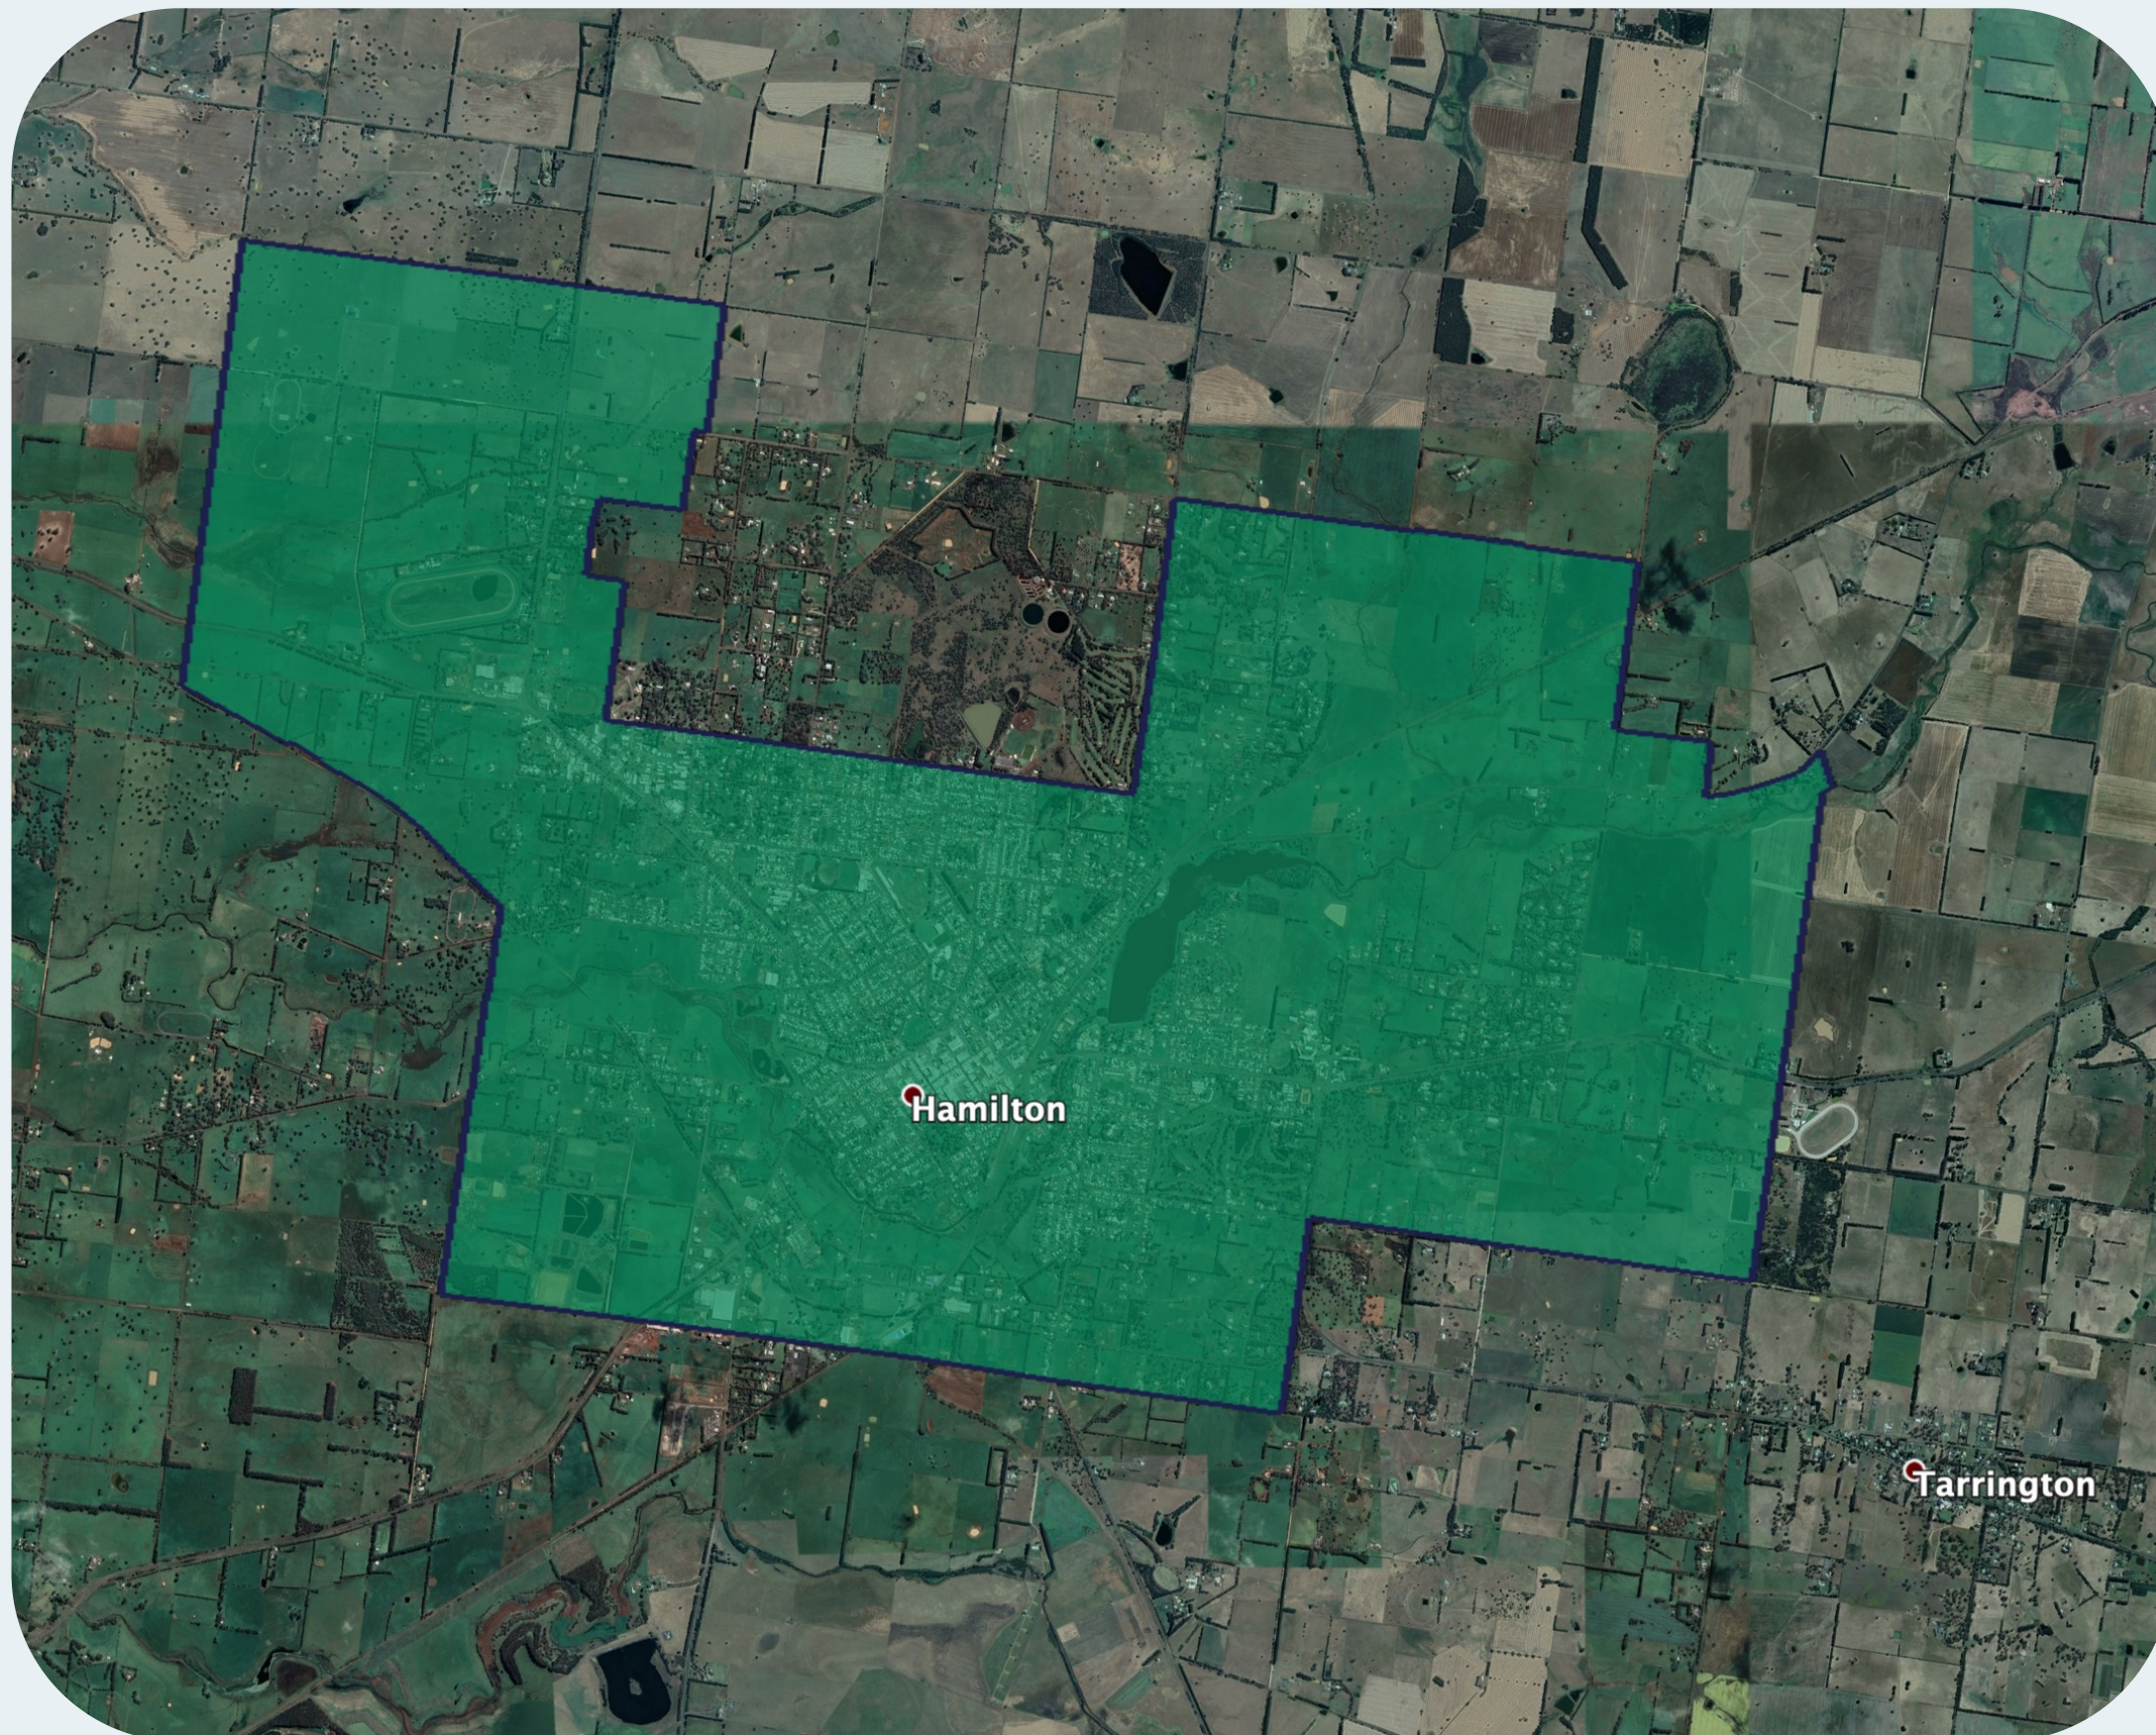

nbn™ Business Fibre Zone indicative map - Hamilton and surrounds

The nbn™ Business Fibre Initiative is available to businesses right across the country.

The area highlighted on this map, is part of an nbn™ Business Fibre Zone that is eligible for business nbn™ Enterprise Ethernet.

To find out more about the Fibre Initiative contact your service provider, or visit: nbn.com.au/businessfibre

Key

-  nbn™ Business Fibre Zone
-  Adjacent/nearby nbn™ Business Fibre Zone (where relevant)