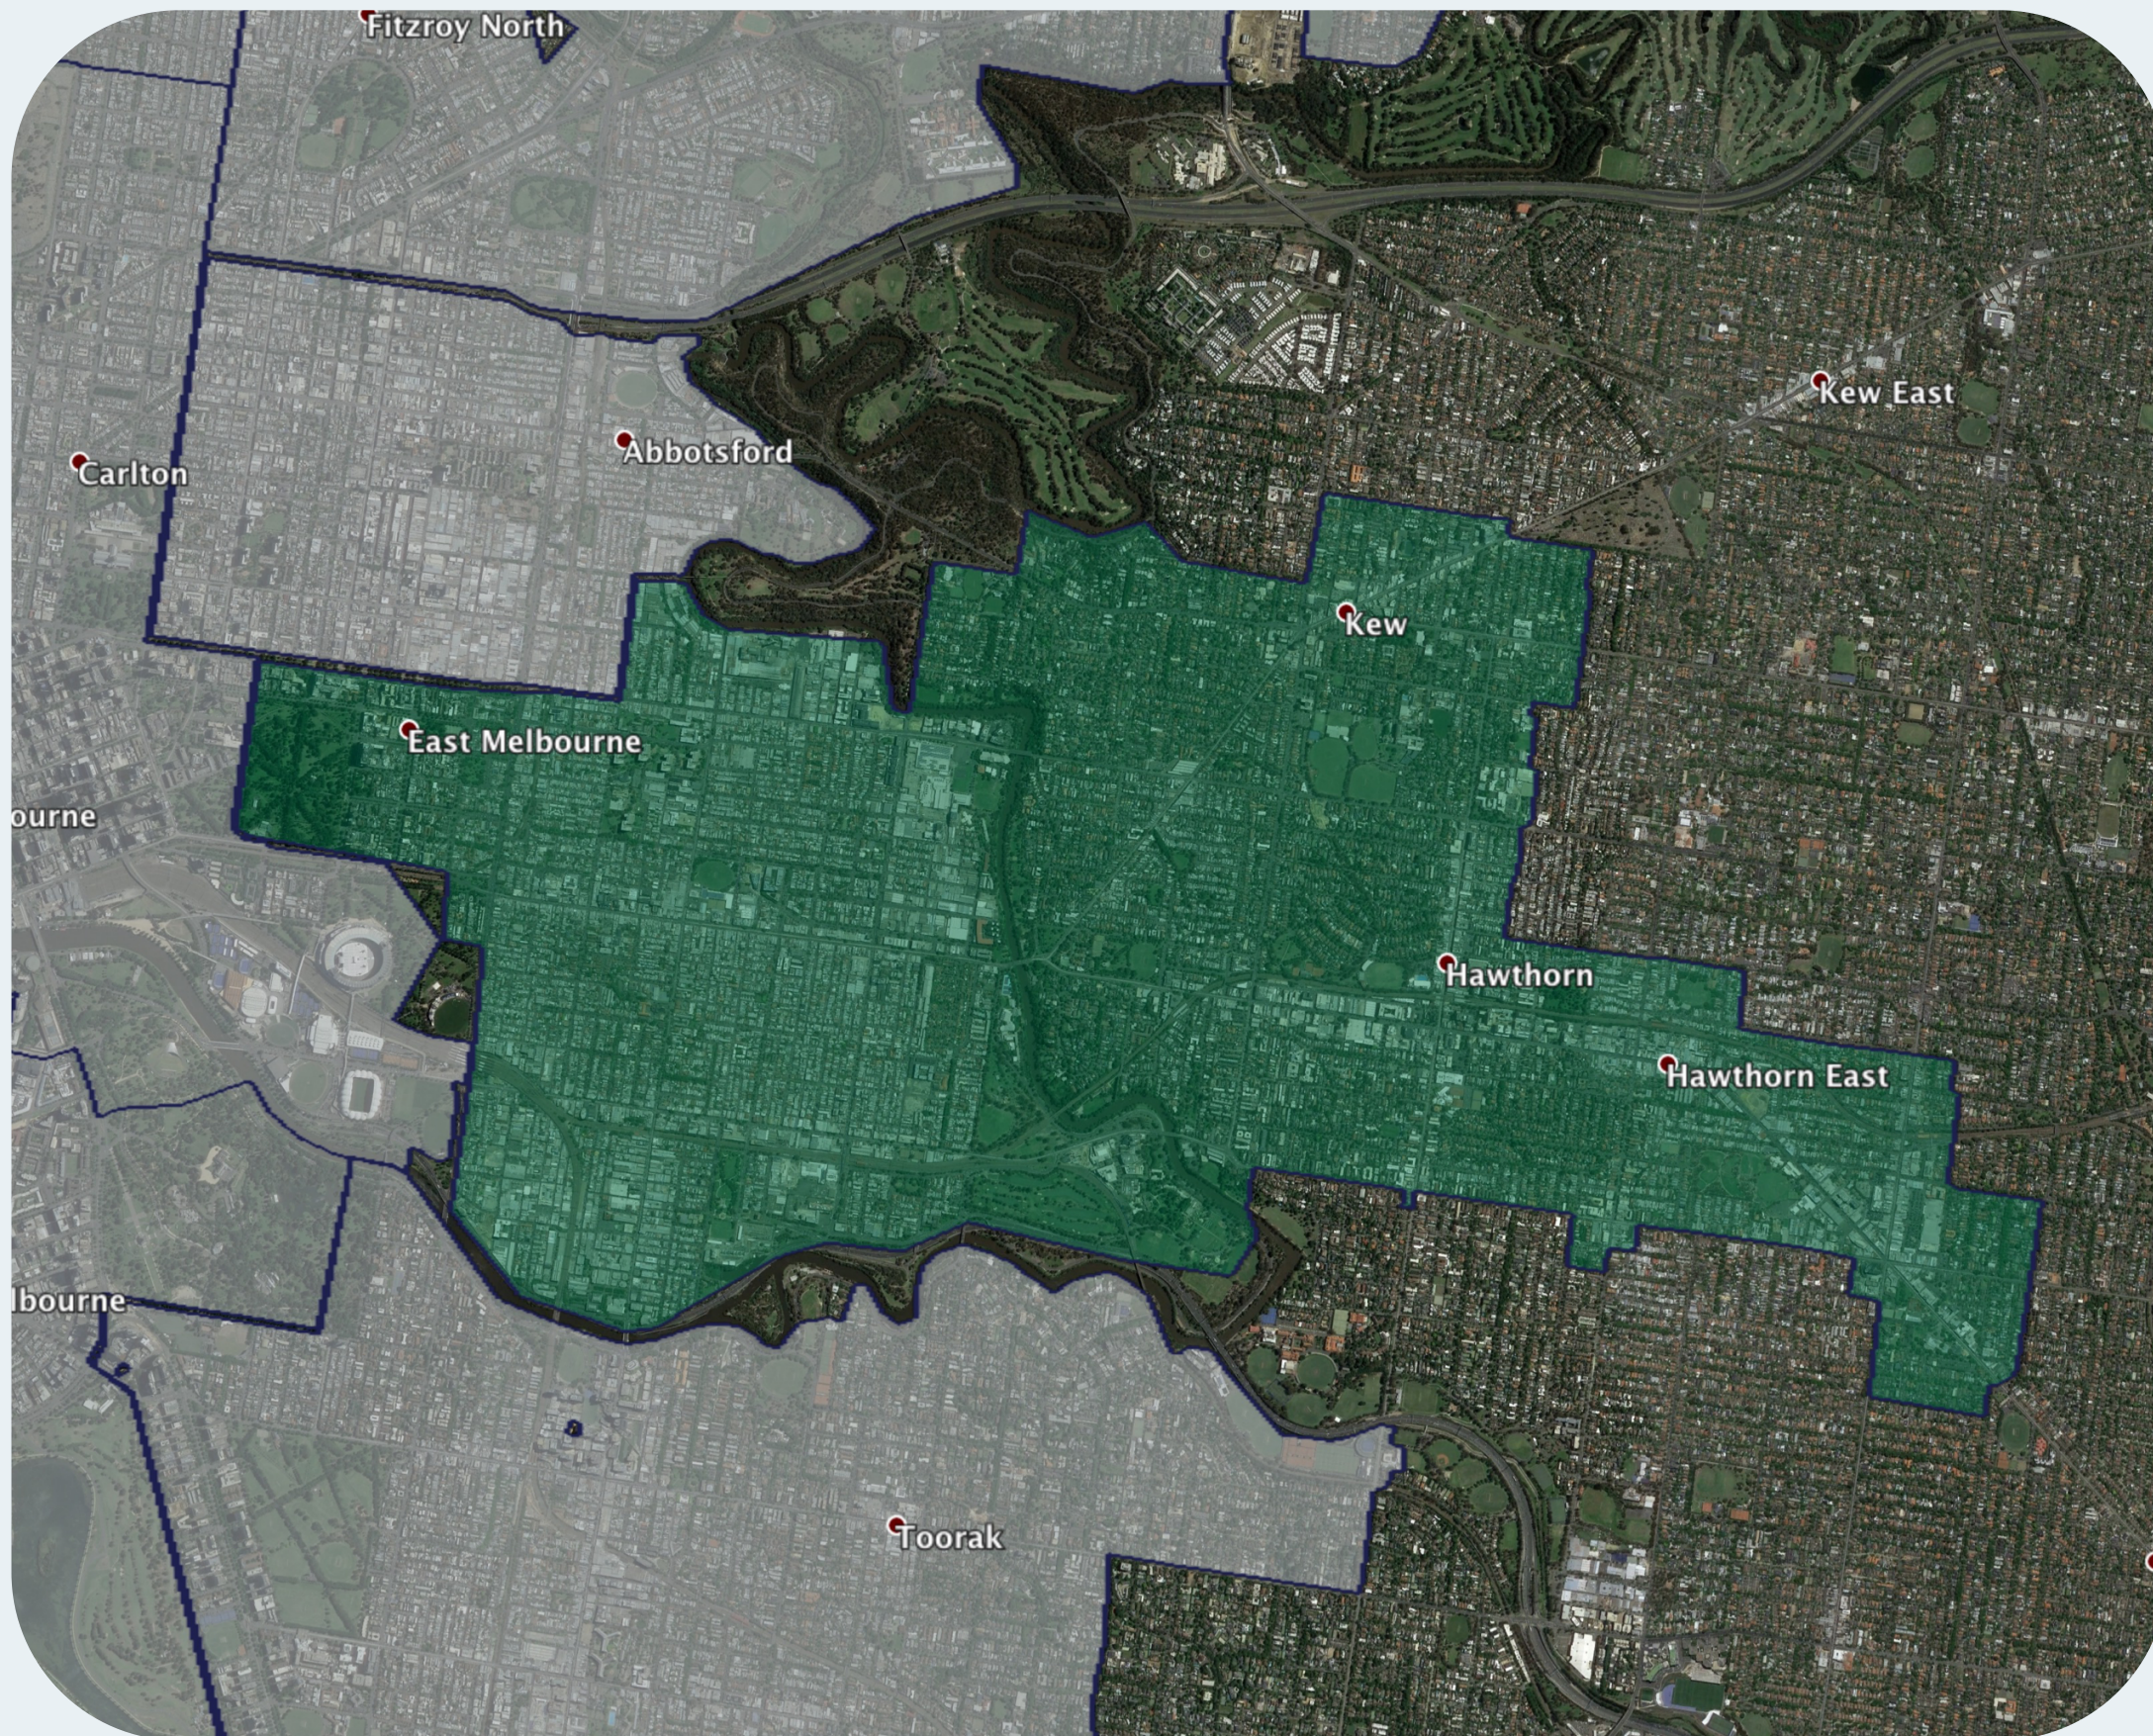

nbn™ Business Fibre Zone indicative map - Richmond - Hawthorn and surrounds

The nbn™ Business Fibre Initiative is available to businesses right across the country.

The areas highlighted on this map, are part of an nbn™ Business Fibre Zone that is eligible for business nbn™ Enterprise Ethernet.

To find out more about the Fibre Initiative contact your service provider, or visit: nbn.com.au/businessfibre

Key

-  nbn™ Business Fibre Zone
-  Adjacent/nearby nbn™ Business Fibre Zone (where relevant)