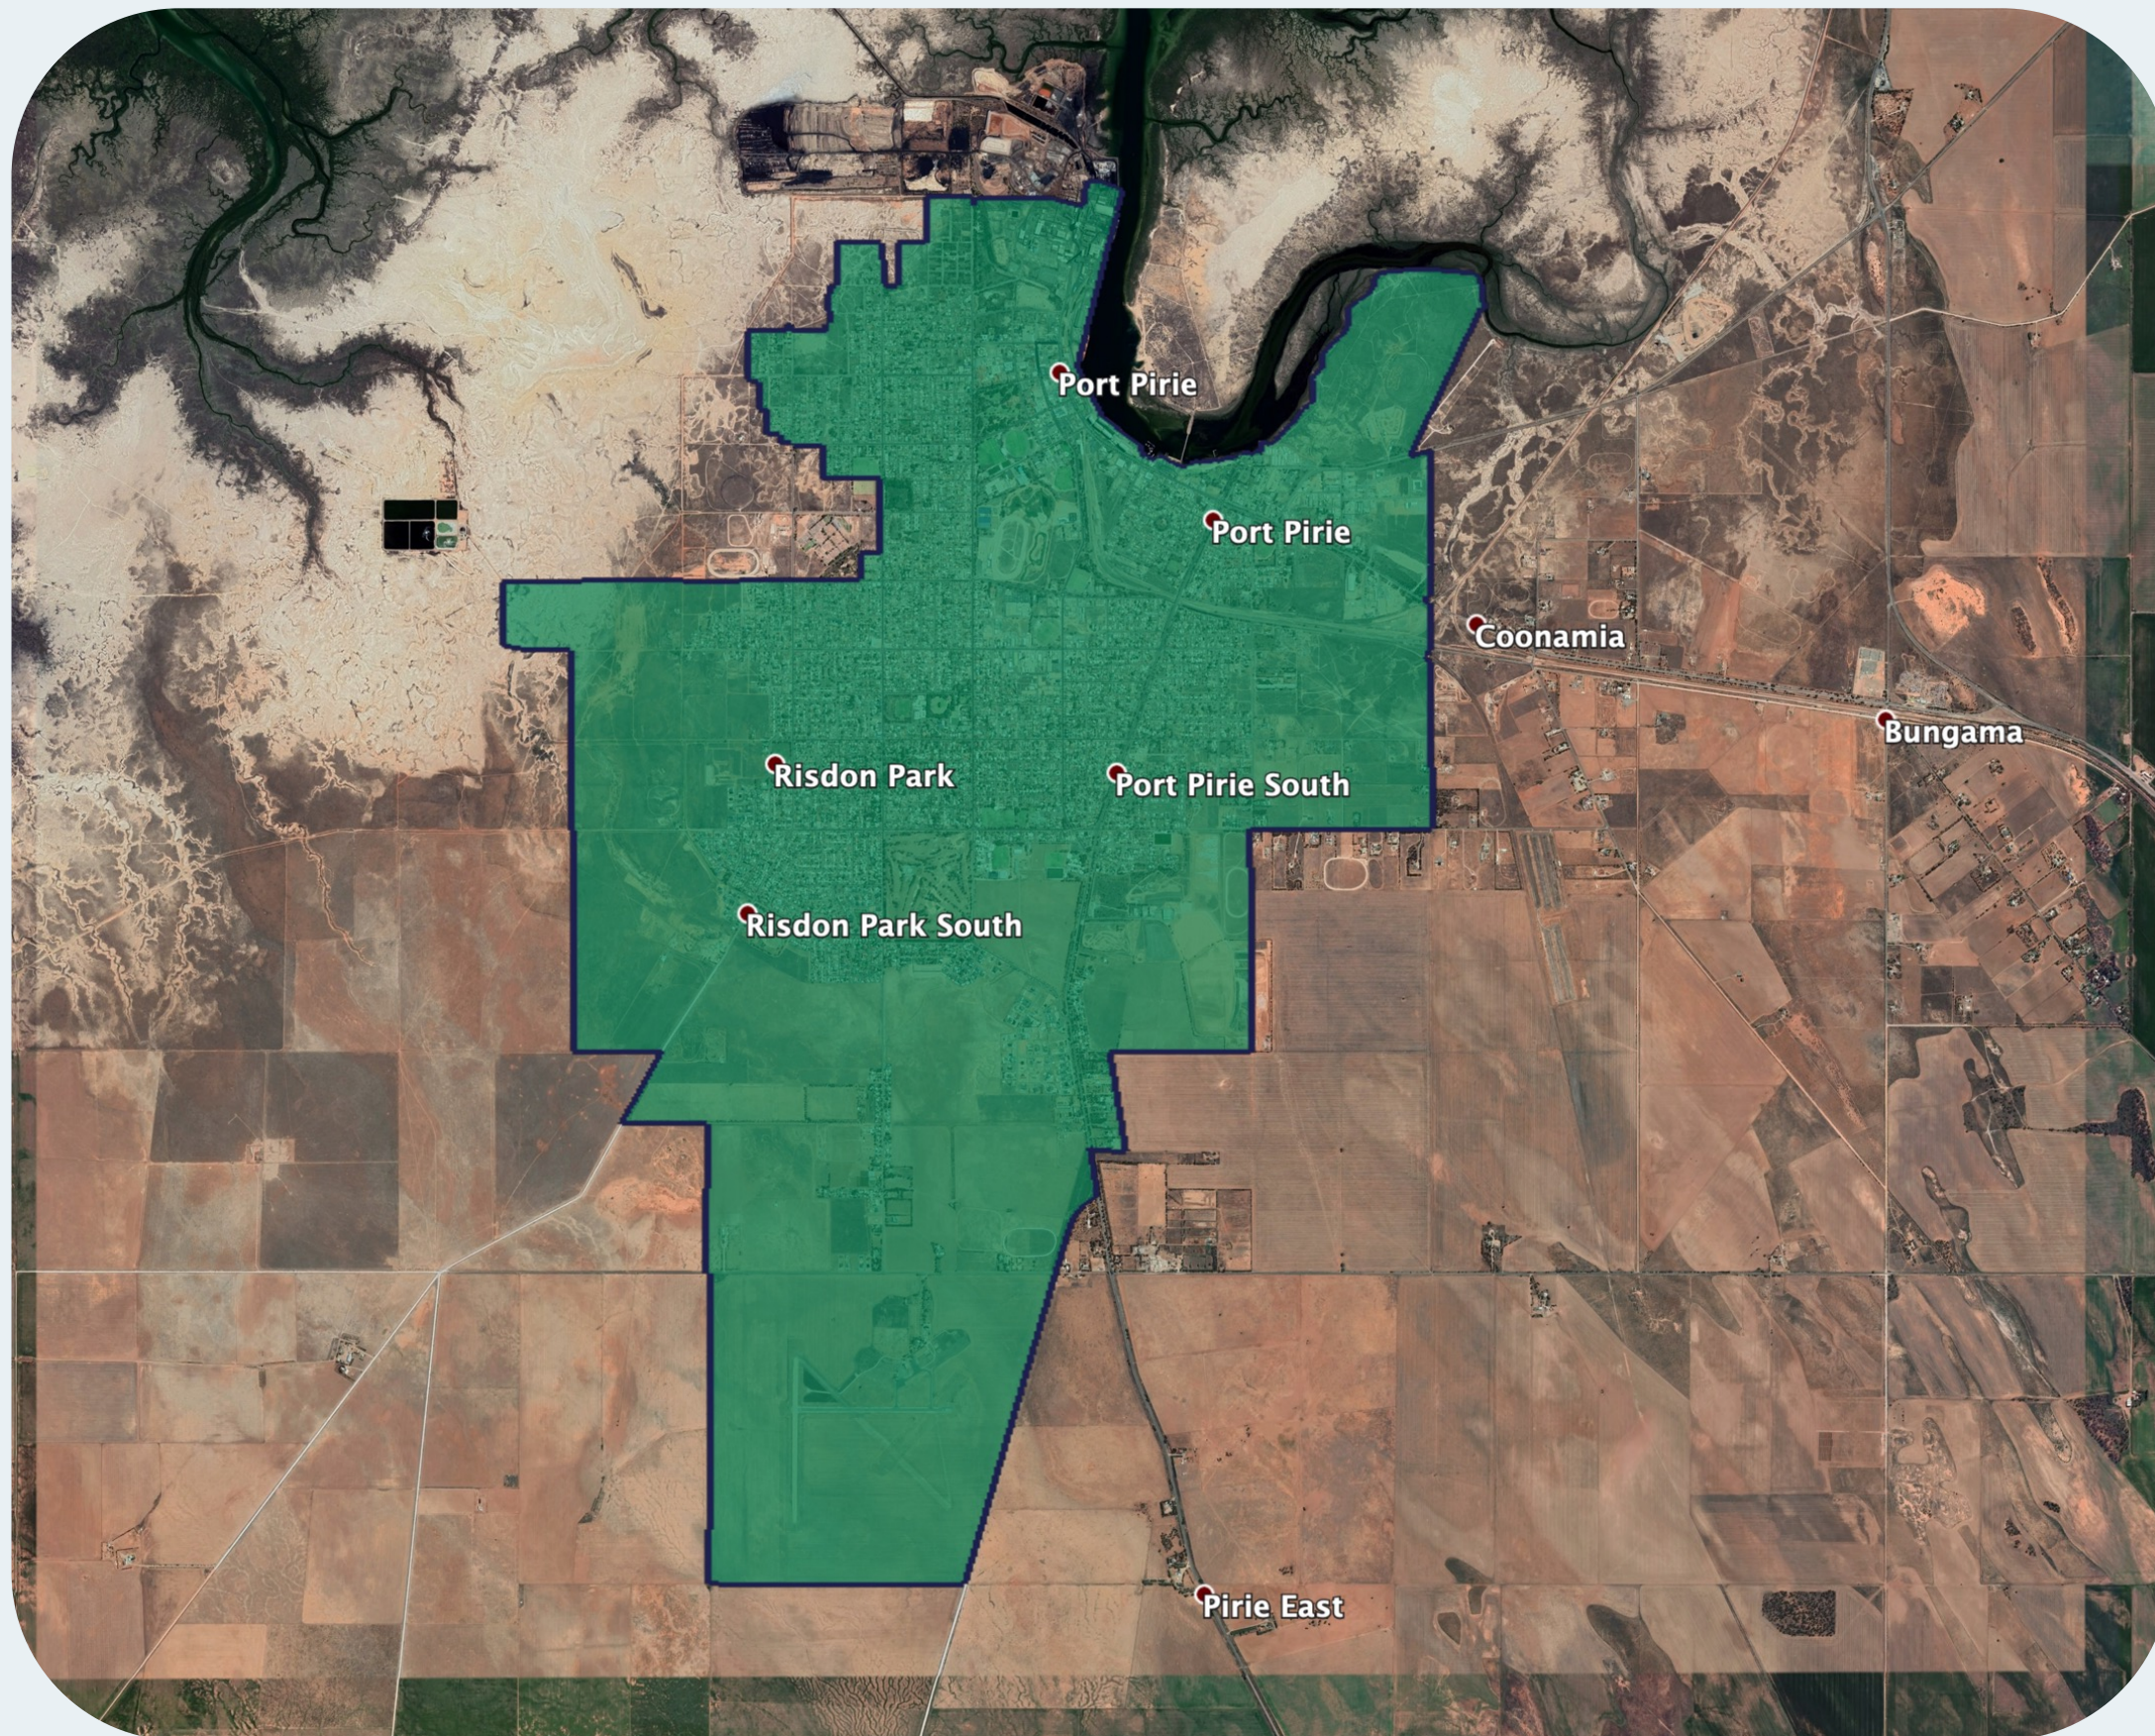

nbn™ Business Fibre Zone indicative map – Port Pirie and surrounds

The nbn™ Business Fibre Initiative is available to businesses right across the country.

The area highlighted on this map, is part of an nbn™ Business Fibre Zone that is eligible for business nbn™ Enterprise Ethernet.

To find out more about the Fibre Initiative contact your service provider, or visit: nbn.com.au/businessfibre

Key

-  nbn™ Business Fibre Zone
-  Adjacent/nearby nbn™ Business Fibre Zone (where relevant)