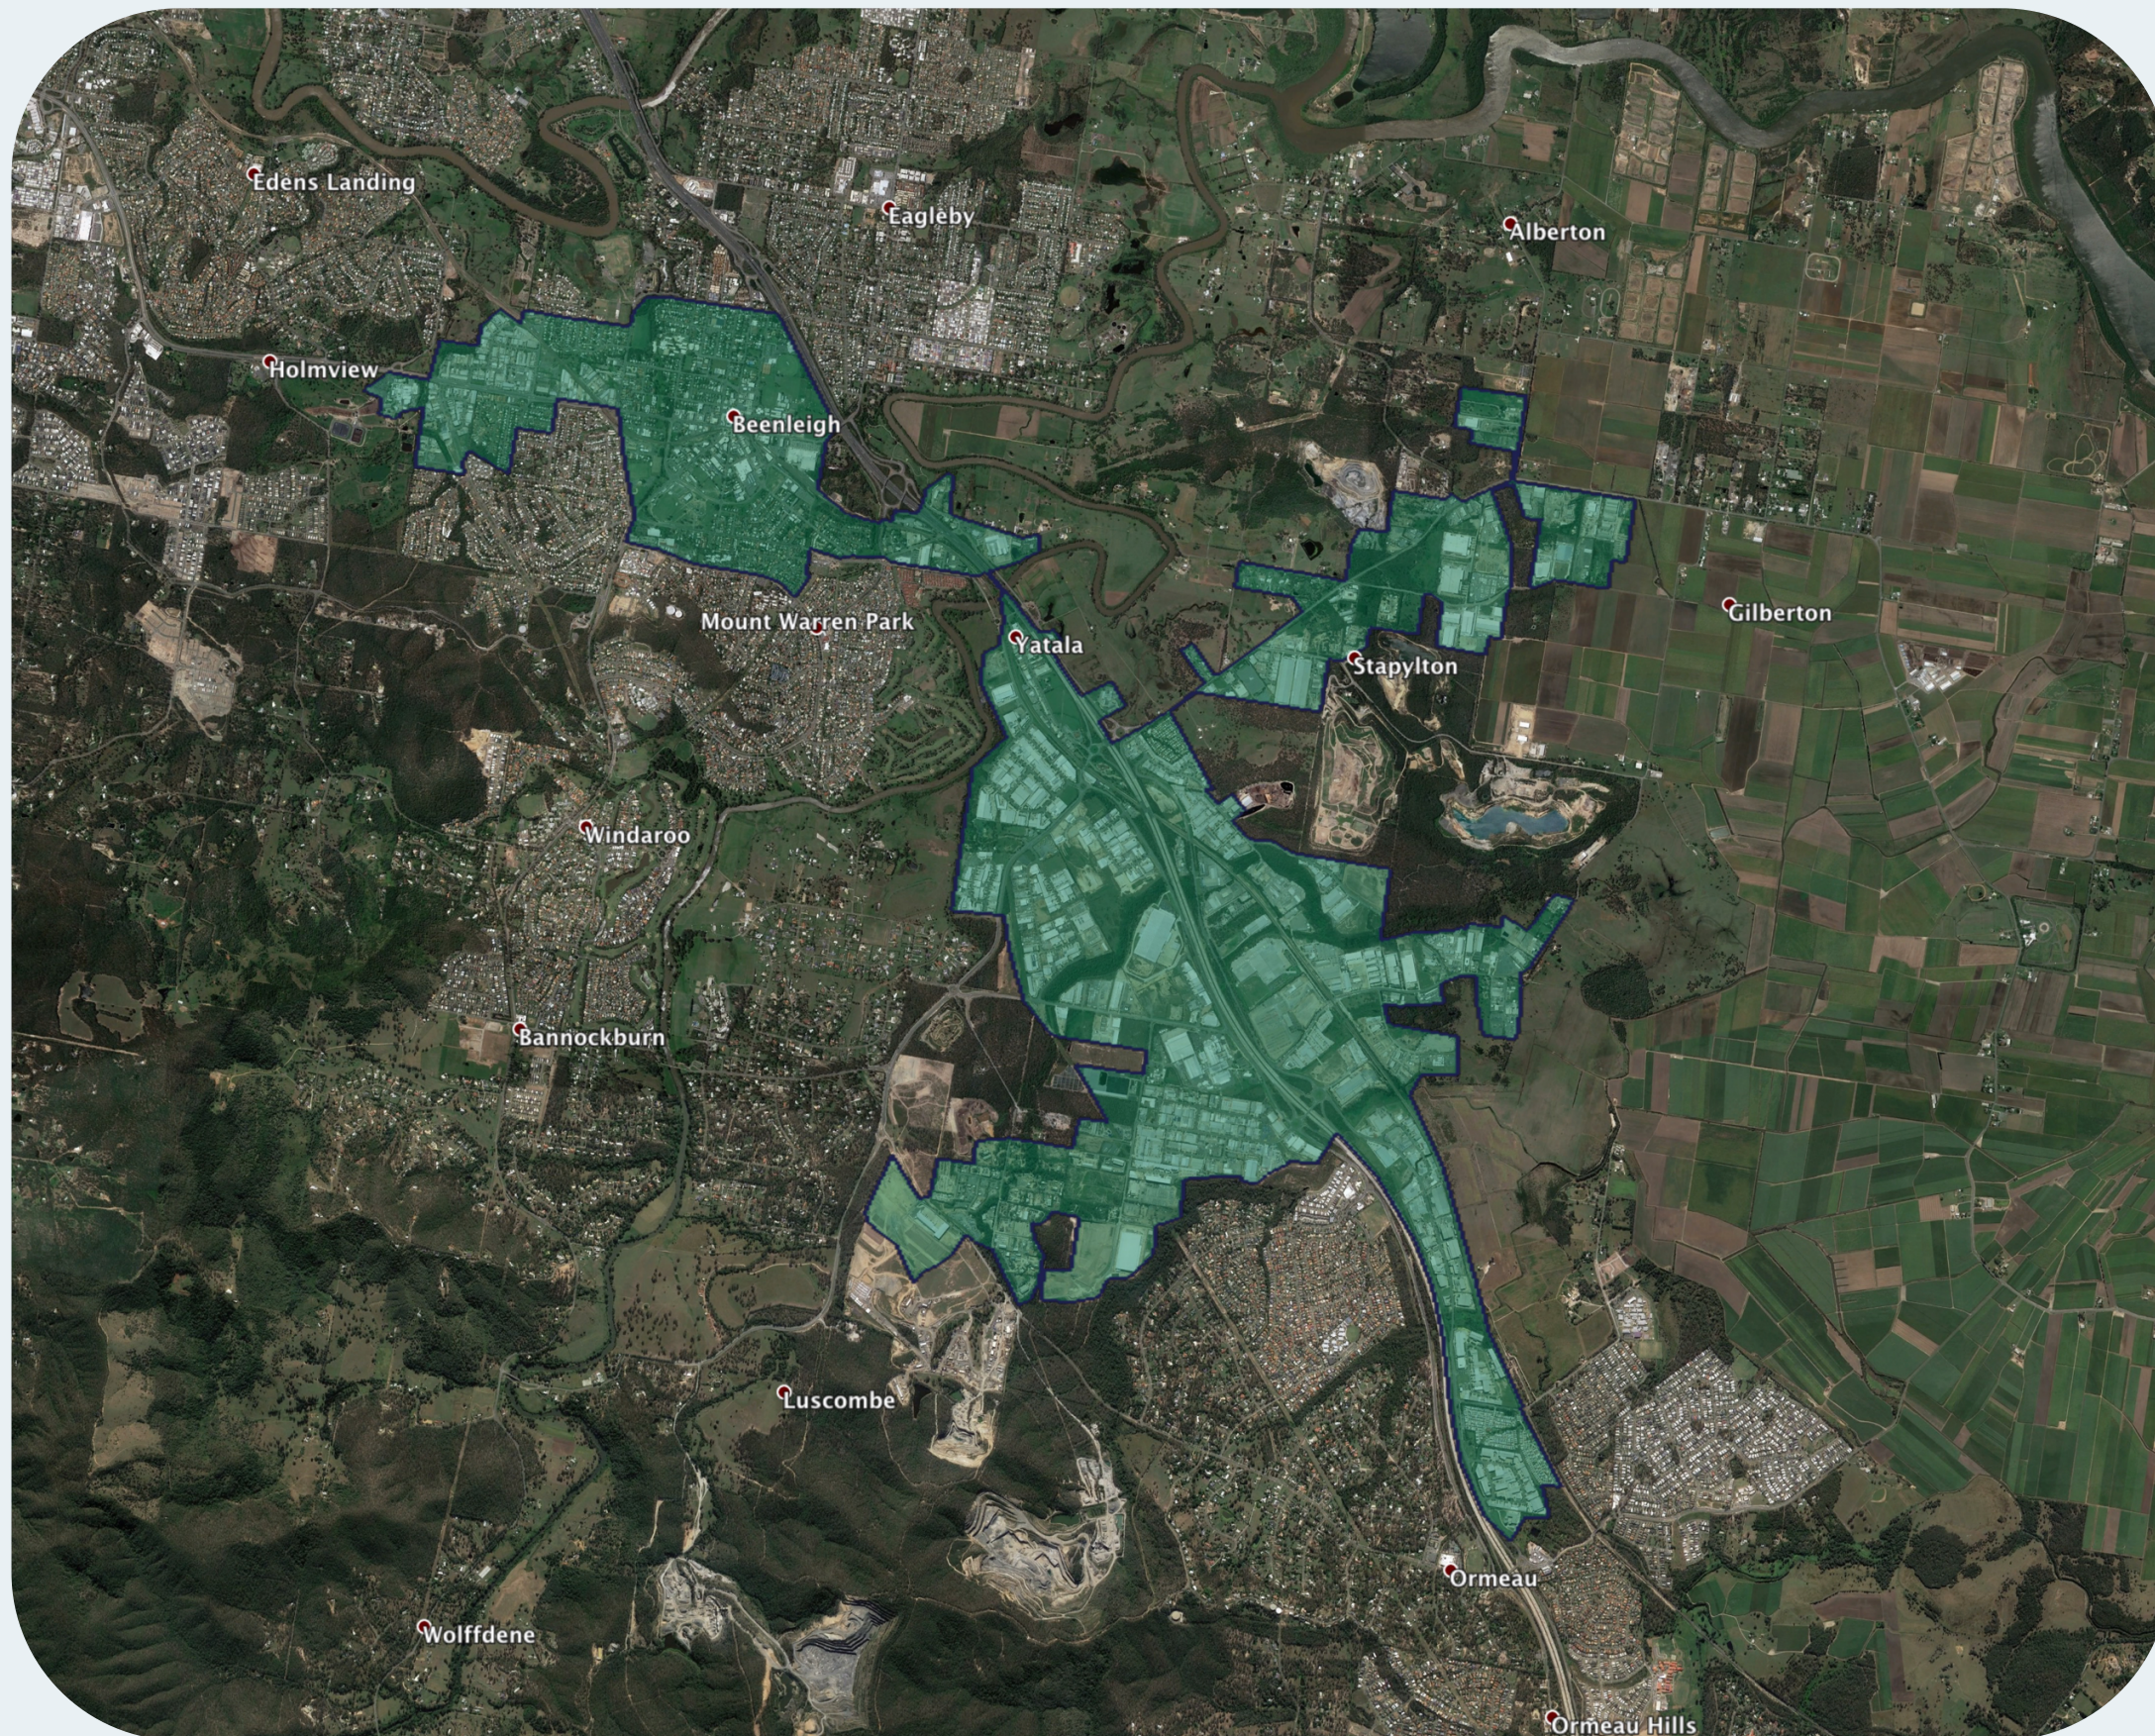

# nbn™ Business Fibre Zone indicative map – Yatala and surrounds

The nbn™ Business Fibre Initiative is available to businesses right across the country.

The areas highlighted on this map, are part of an nbn™ Business Fibre Zone that is eligible for business nbn™ Enterprise Ethernet.

## Key

-  nbn™ Business Fibre Zone
-  Adjacent/nearby nbn™ Business Fibre Zone (where relevant)