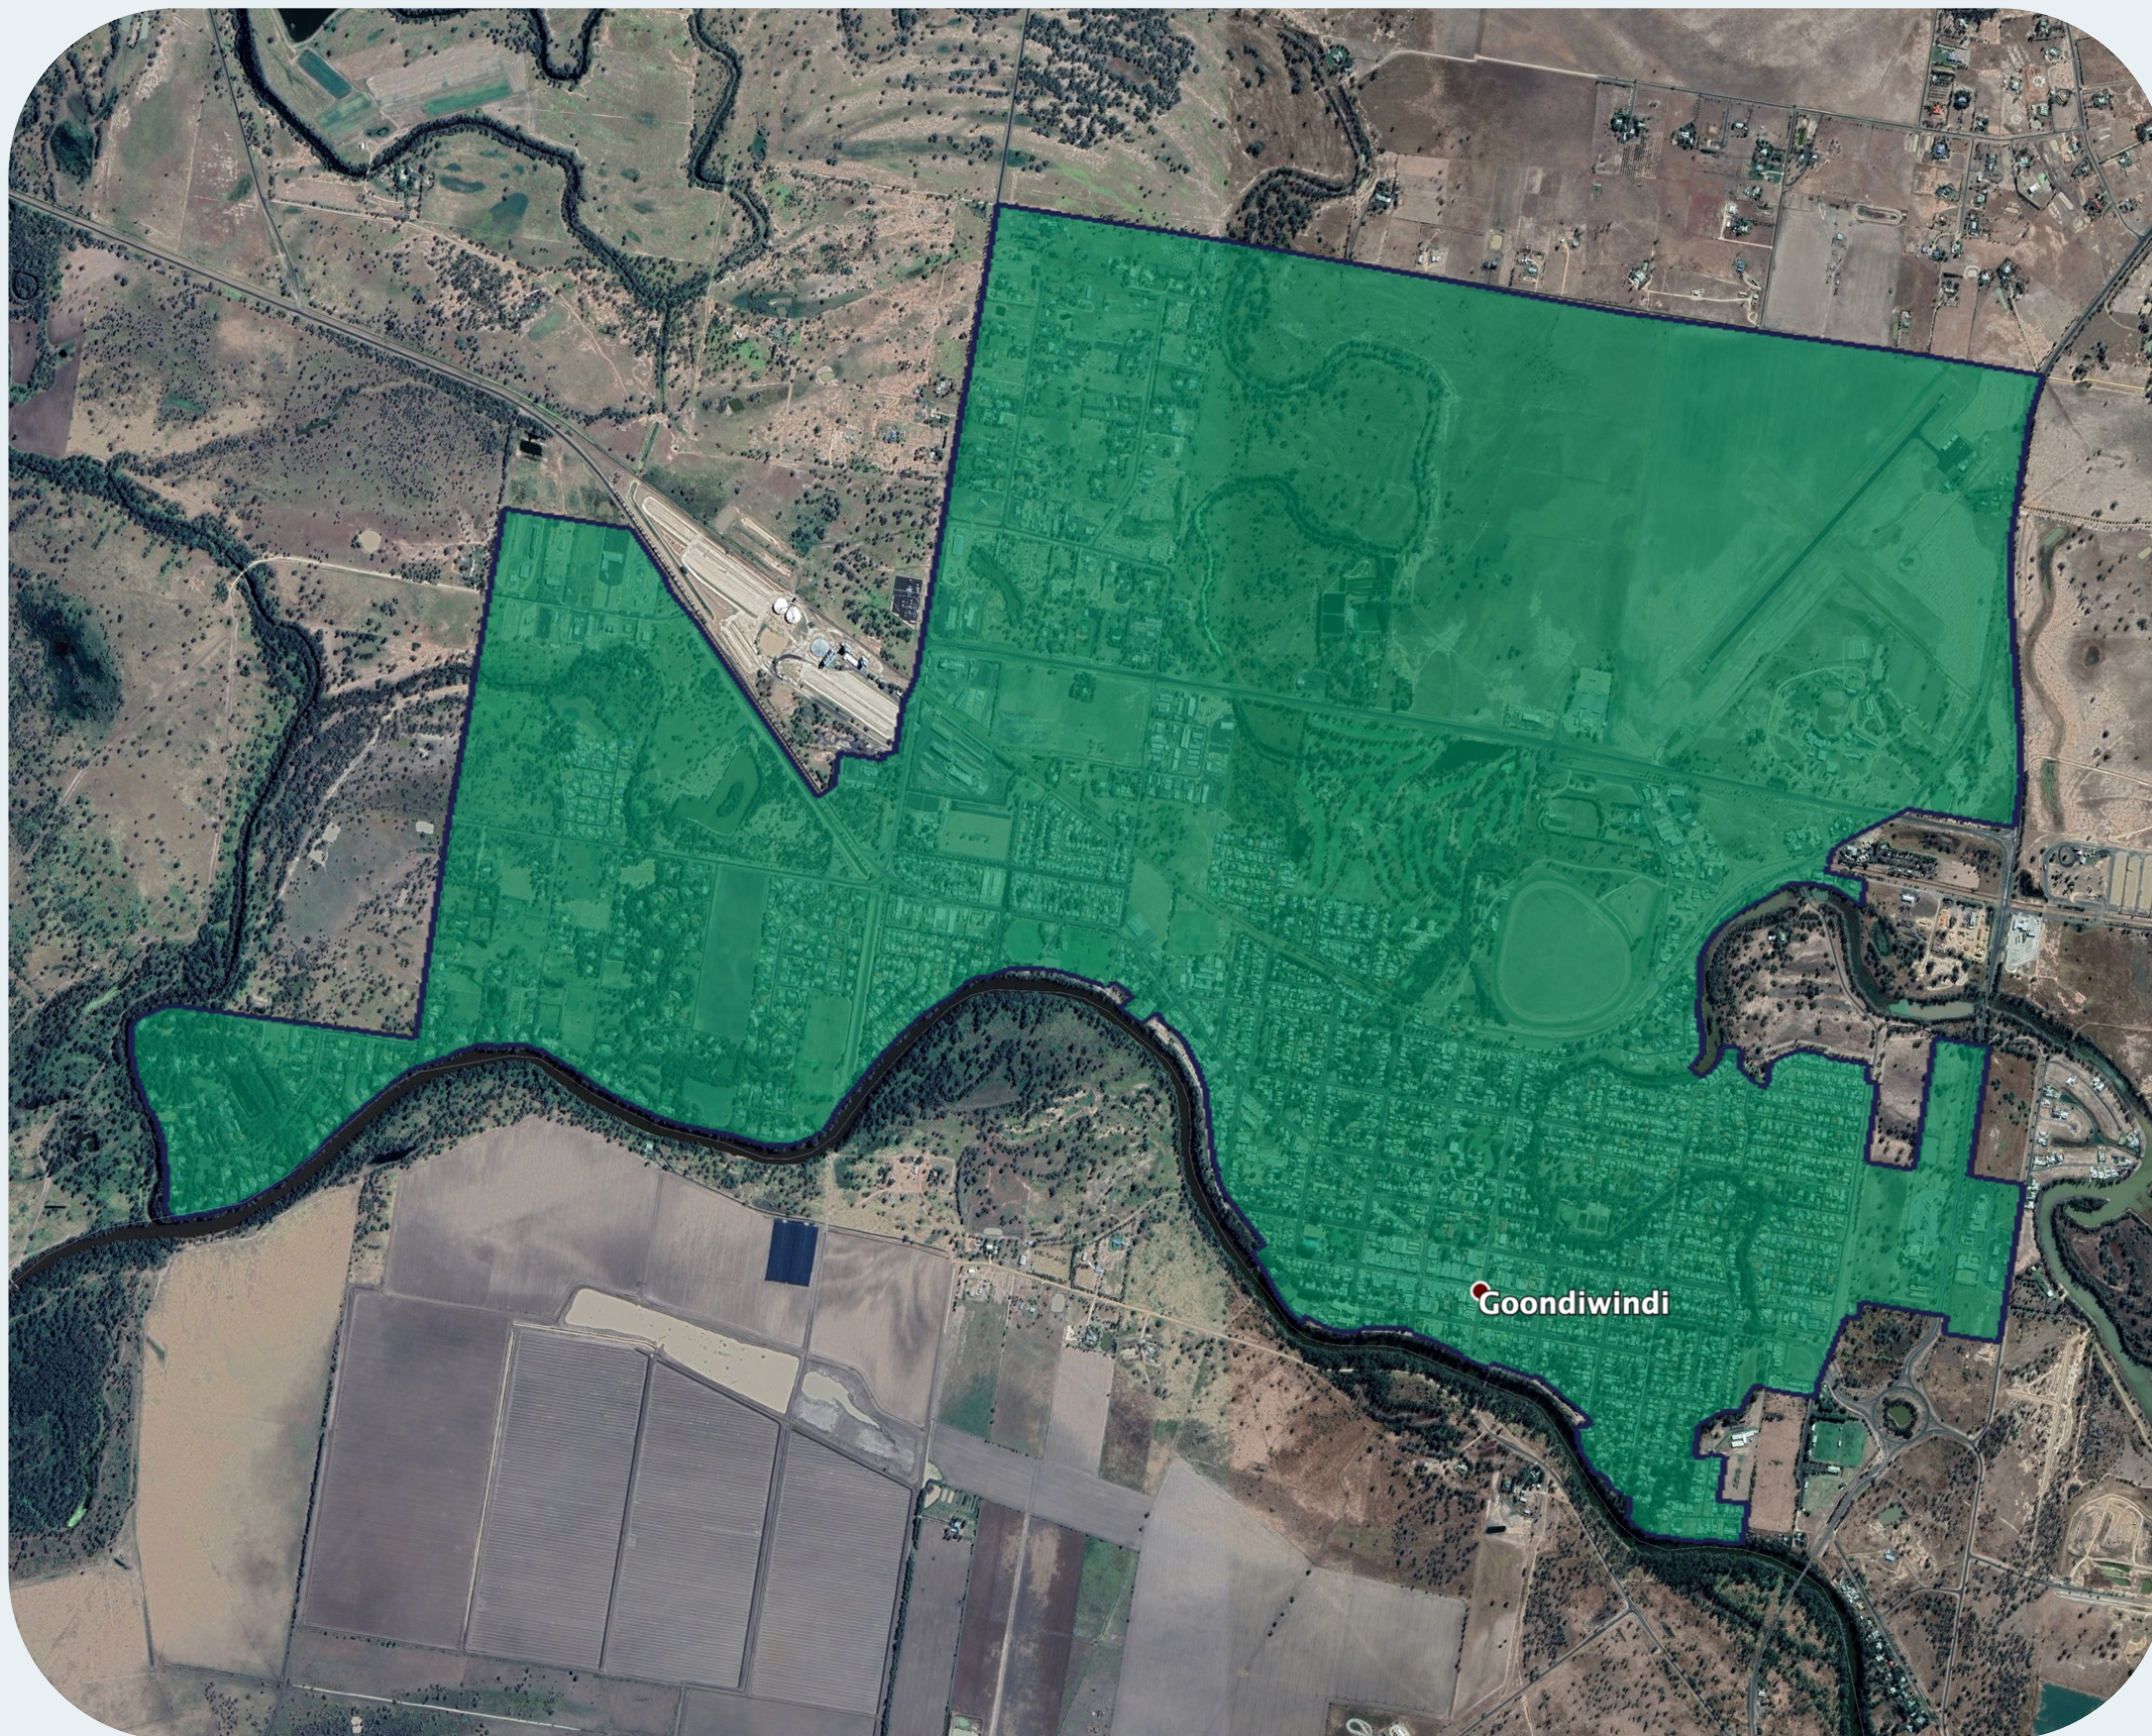

nbn™ Business Fibre Zone indicative map – Goondiwindi and surrounds

The nbn™ Business Fibre Initiative is available to businesses right across the country.

The area highlighted on this map, is part of an nbn™ Business Fibre Zone that is eligible for business nbn™ Enterprise Ethernet.

To find out more about the Fibre Initiative contact your service provider, or visit: nbn.com.au/businessfibre

Key

-  nbn™ Business Fibre Zone
-  Adjacent/nearby nbn™ Business Fibre Zone (where relevant)