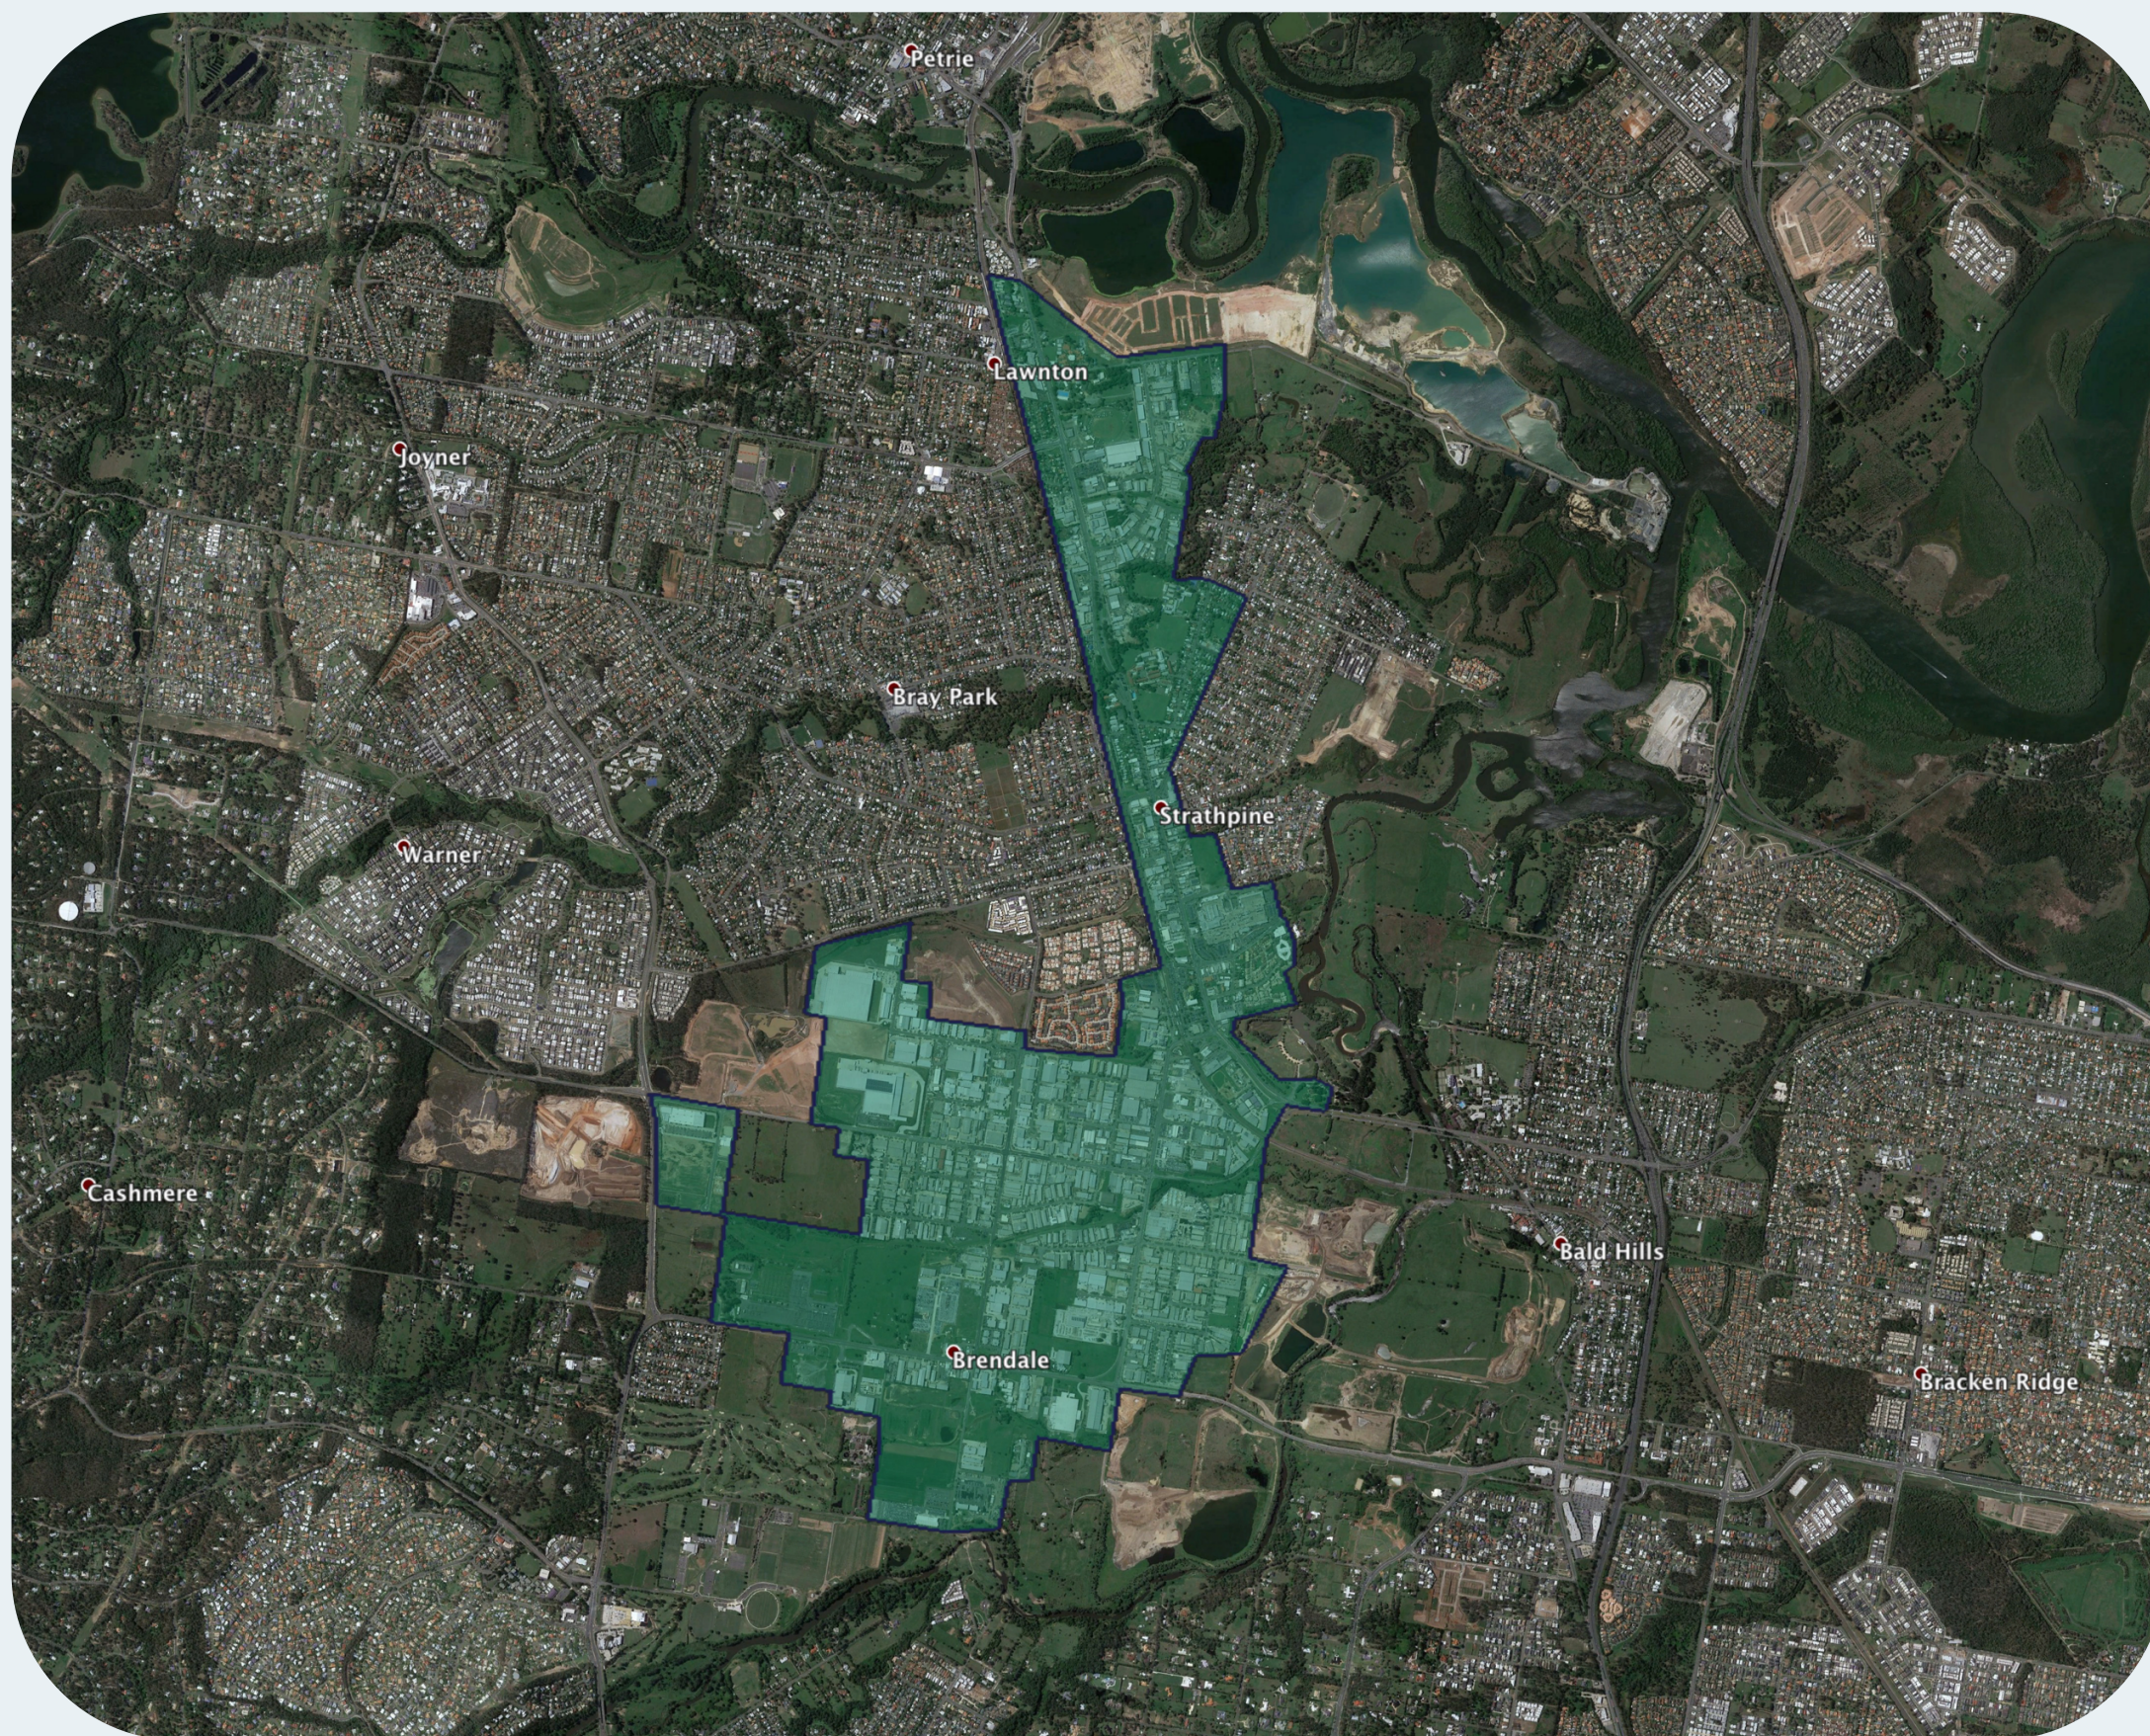

# nbn™ Business Fibre Zone indicative map – Strathpine and surrounds

The nbn™ Business Fibre Initiative is available to businesses right across the country.

The area highlighted on this map, is part of an nbn™ Business Fibre Zone that is eligible for business nbn™ Enterprise Ethernet.

## Key

-  nbn™ Business Fibre Zone
-  Adjacent/nearby nbn™ Business Fibre Zone (where relevant)