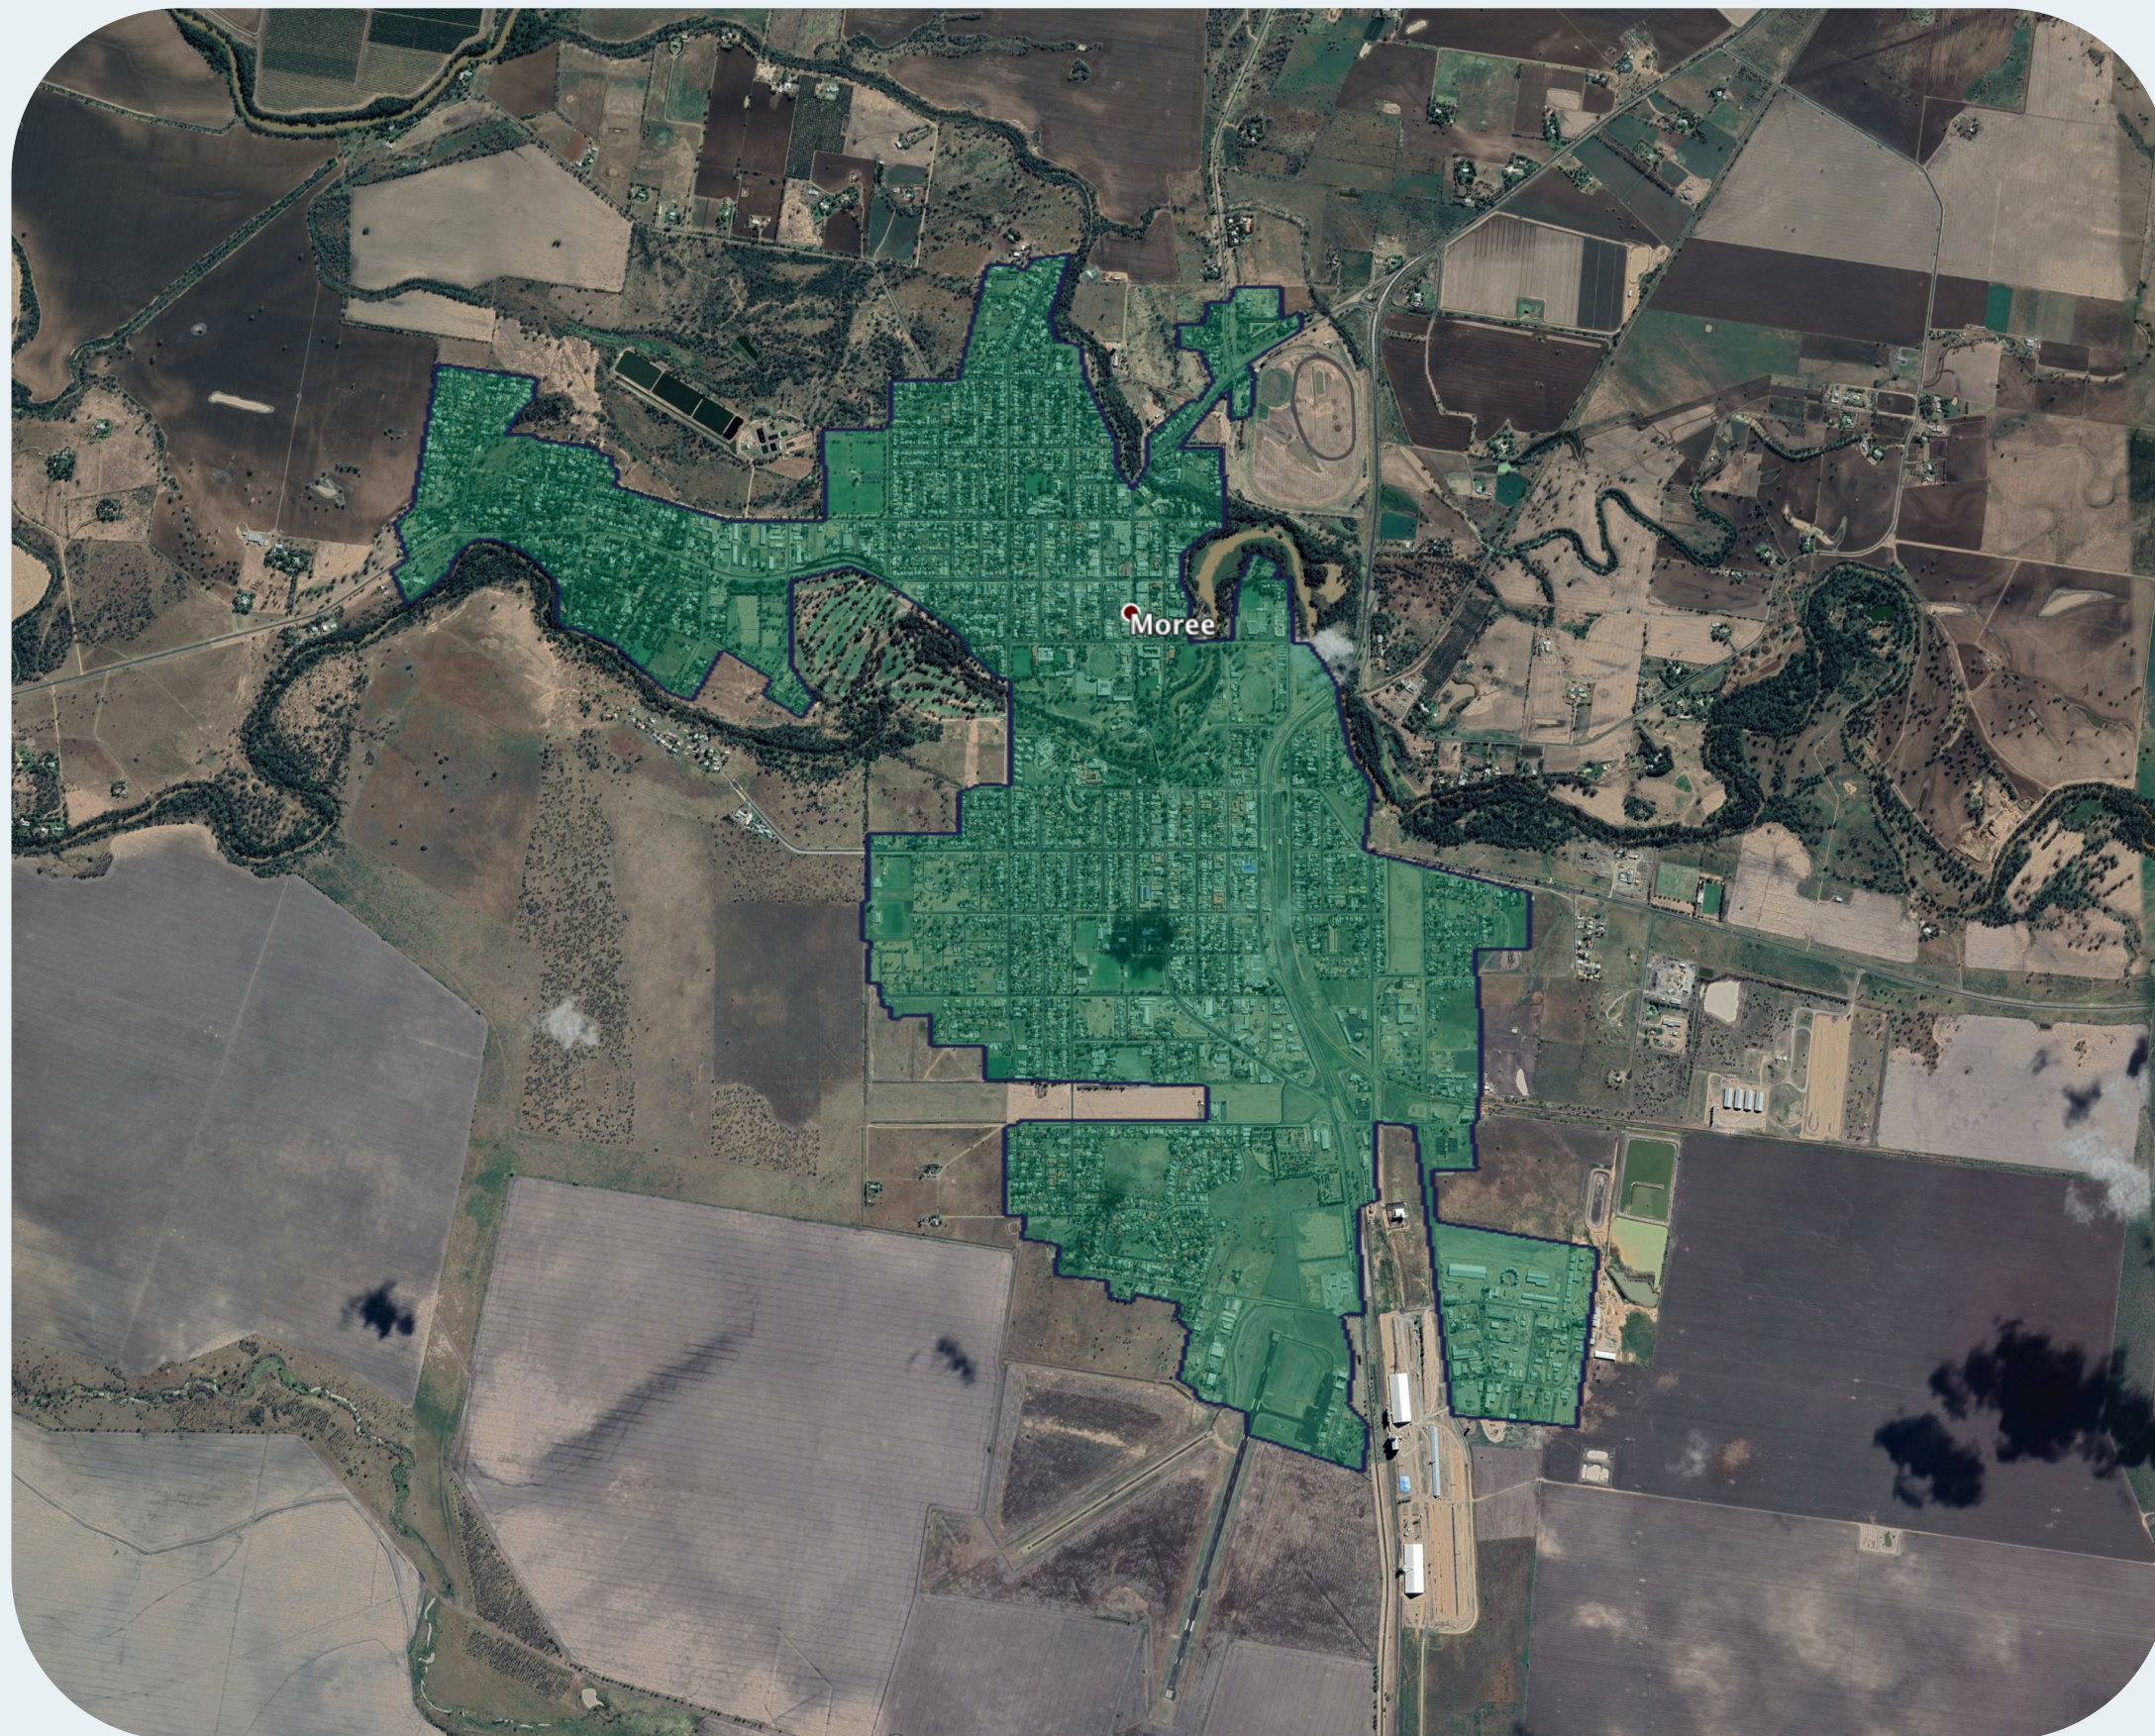

nbn™ Business Fibre Zone indicative map – Moree and surrounds

The nbn™ Business Fibre Initiative is available to businesses right across the country.

The area highlighted on this map, is part of an nbn™ Business Fibre Zone that is eligible for business nbn™ Enterprise Ethernet.

To find out more about the Fibre Initiative contact your service provider, or visit: nbn.com.au/businessfibre

Key

-  nbn™ Business Fibre Zone
-  Adjacent/nearby nbn™ Business Fibre Zone (where relevant)