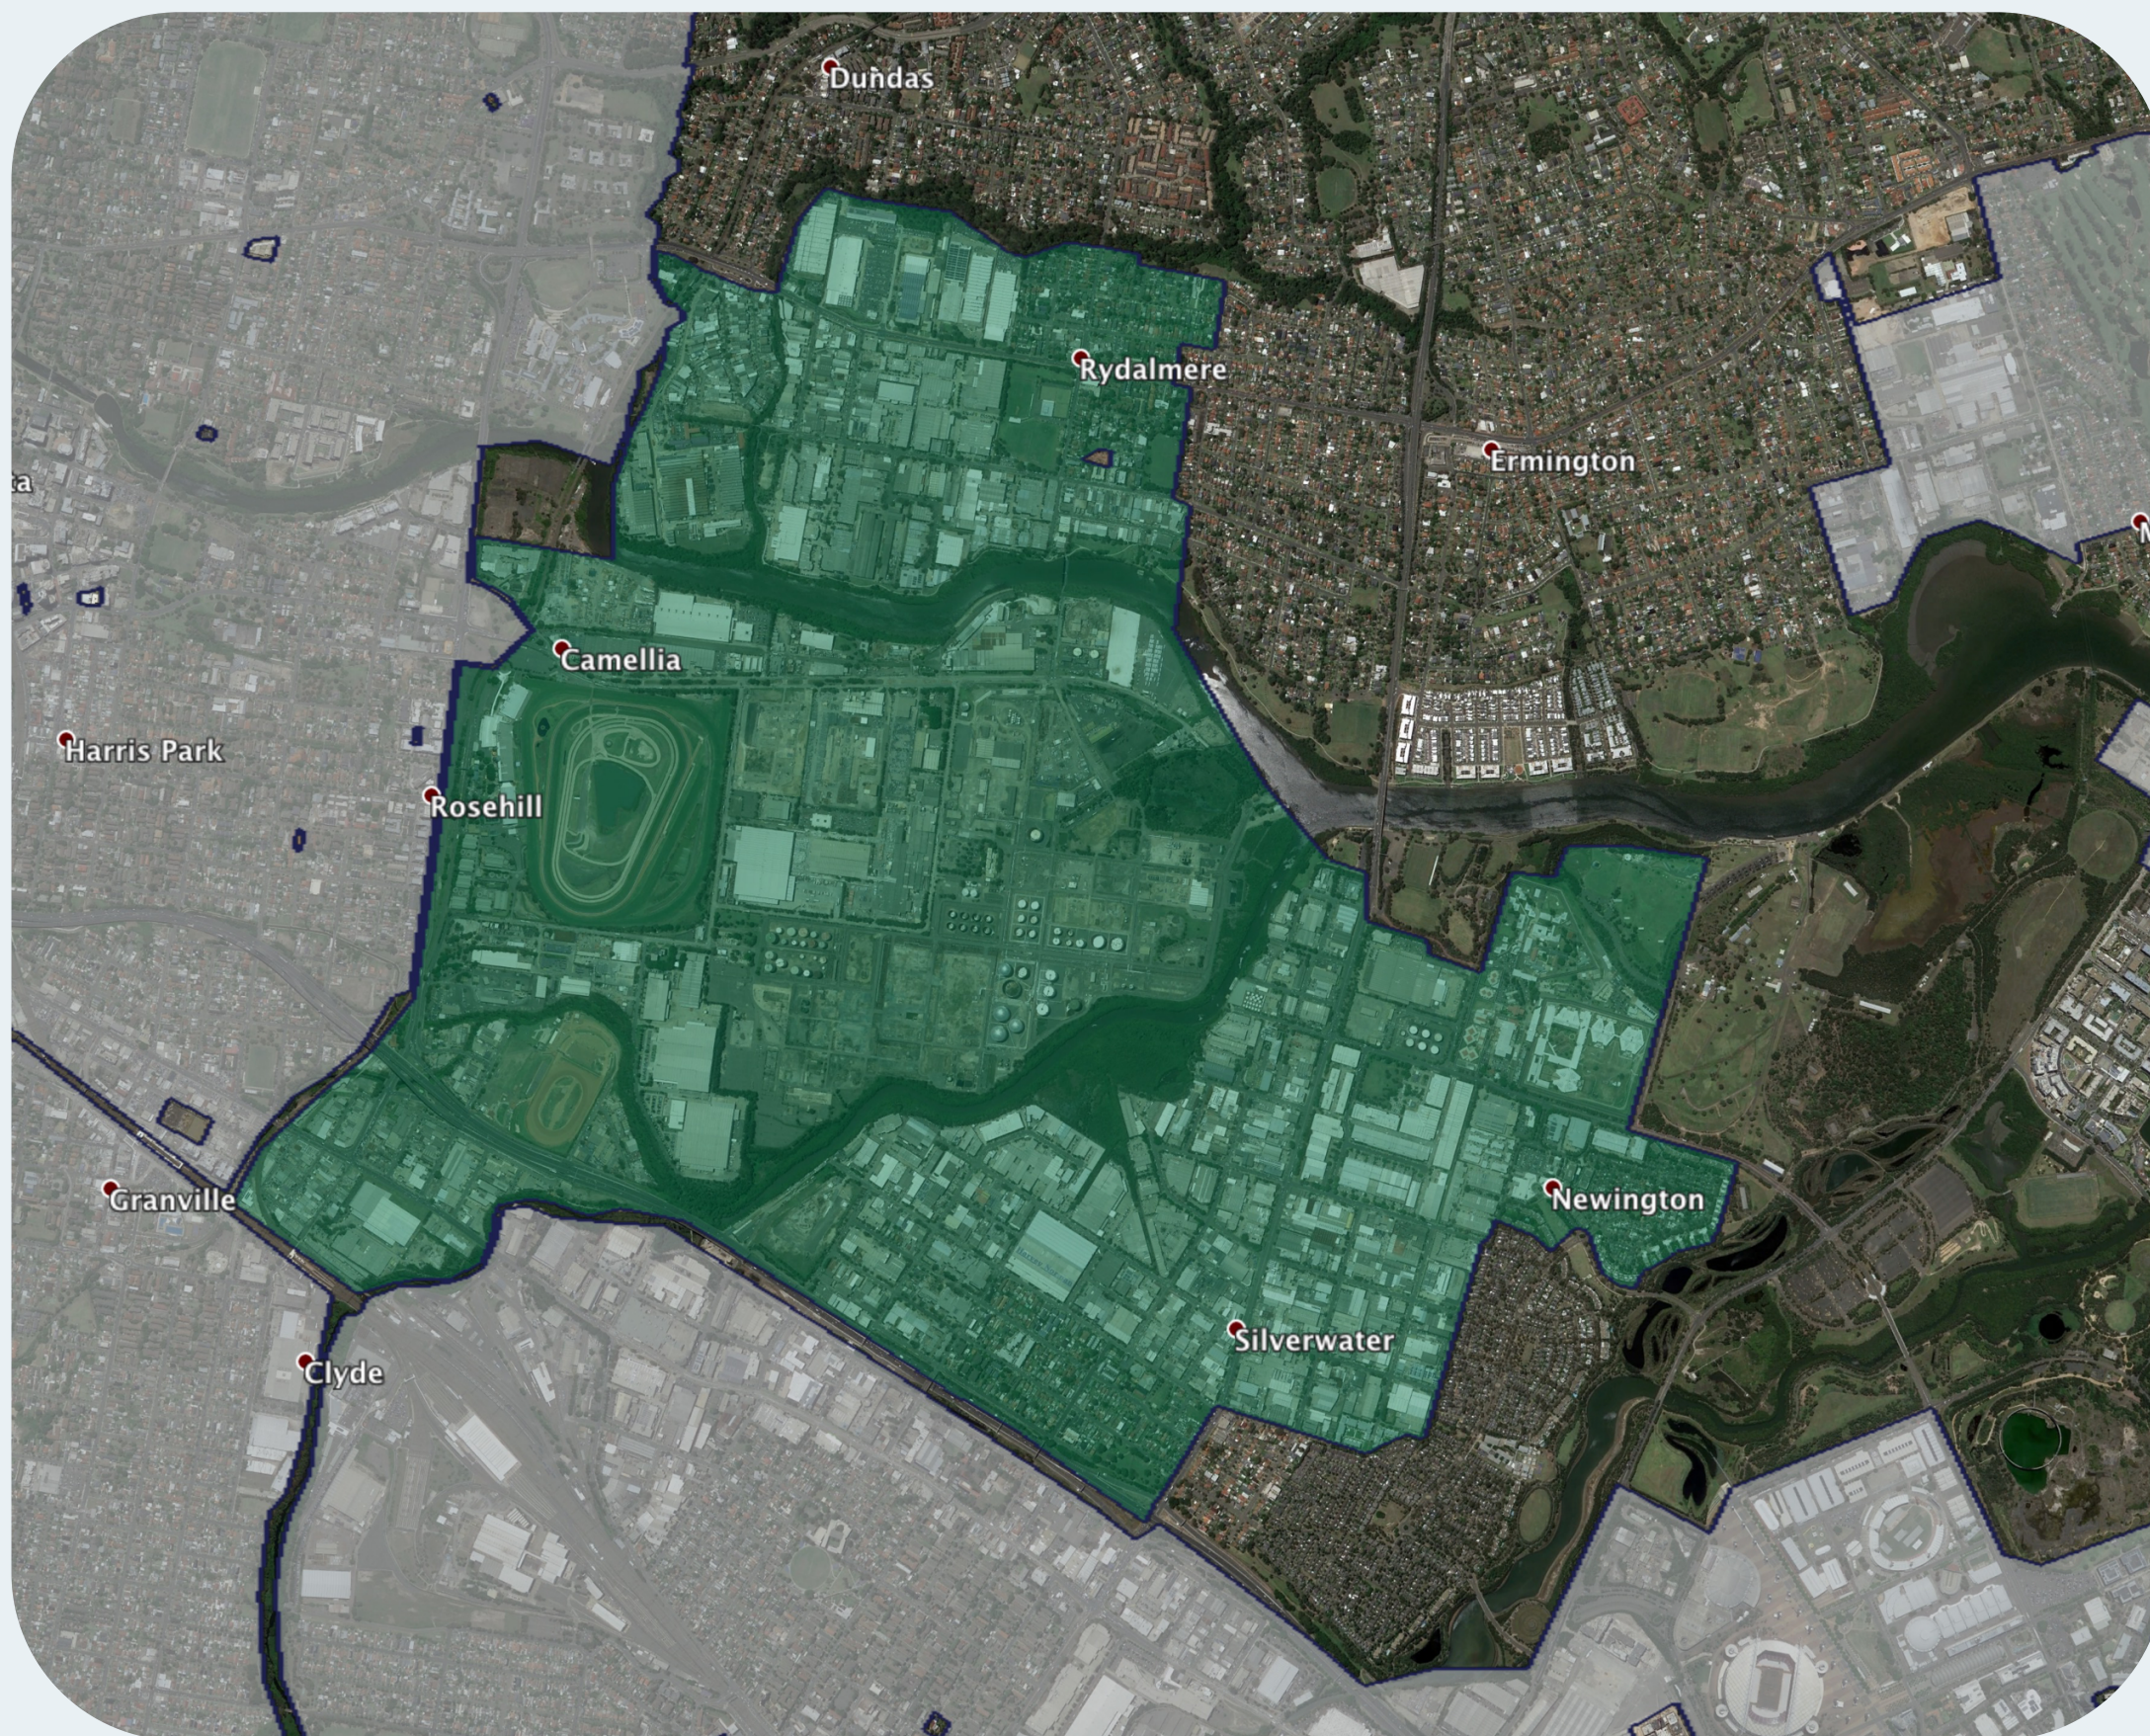

nbn™ Business Fibre Zone indicative map – Silverwater and surrounds

The nbn™ Business Fibre Initiative is available to businesses right across the country.

The areas highlighted on this map, are part of an nbn™ Business Fibre Zone that is eligible for business nbn™ Enterprise Ethernet.

To find out more about the Fibre Initiative contact your service provider, or visit: nbn.com.au/businessfibre

Key

-  nbn™ Business Fibre Zone
-  Adjacent/nearby nbn™ Business Fibre Zone (where relevant)