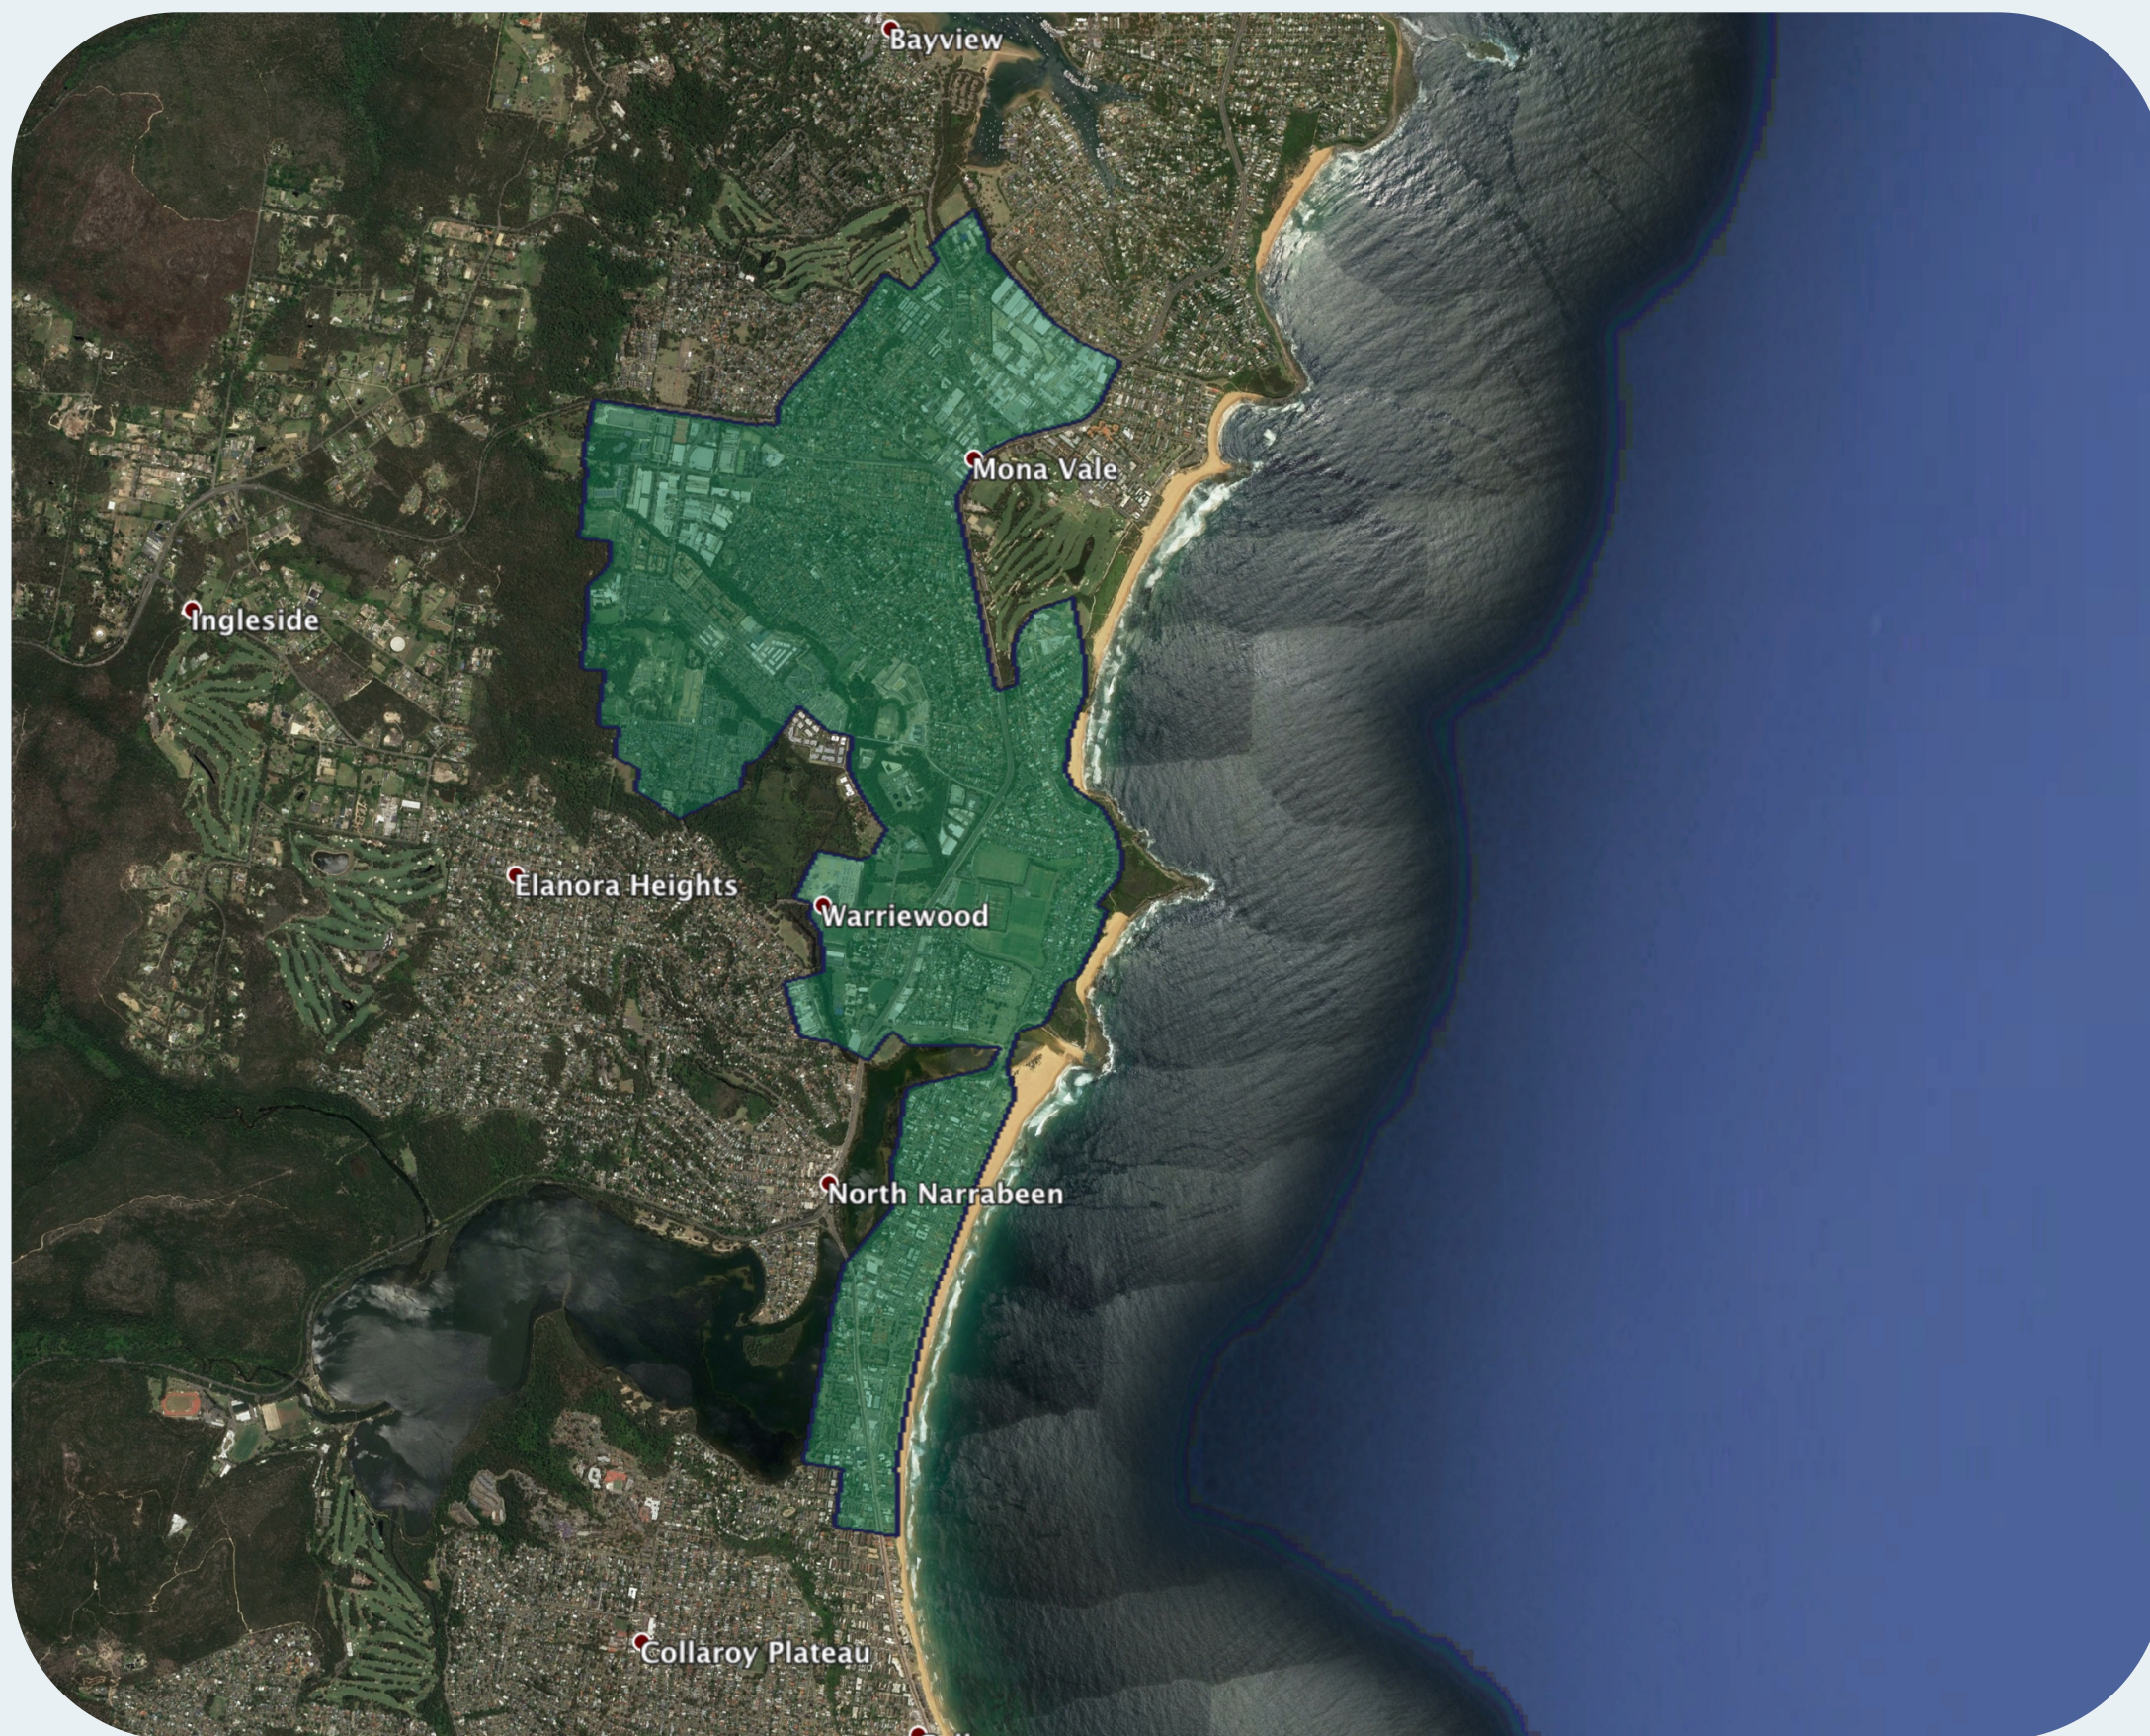

# nbn™ Business Fibre Zone indicative map - Mona Vale - Narrabeen and surrounds

The nbn™ Business Fibre Initiative is available to businesses right across the country.

The area highlighted on this map, is part of an nbn™ Business Fibre Zone that is eligible for business nbn™ Enterprise Ethernet.

## Key

-  nbn™ Business Fibre Zone
-  Adjacent/nearby nbn™ Business Fibre Zone (where relevant)