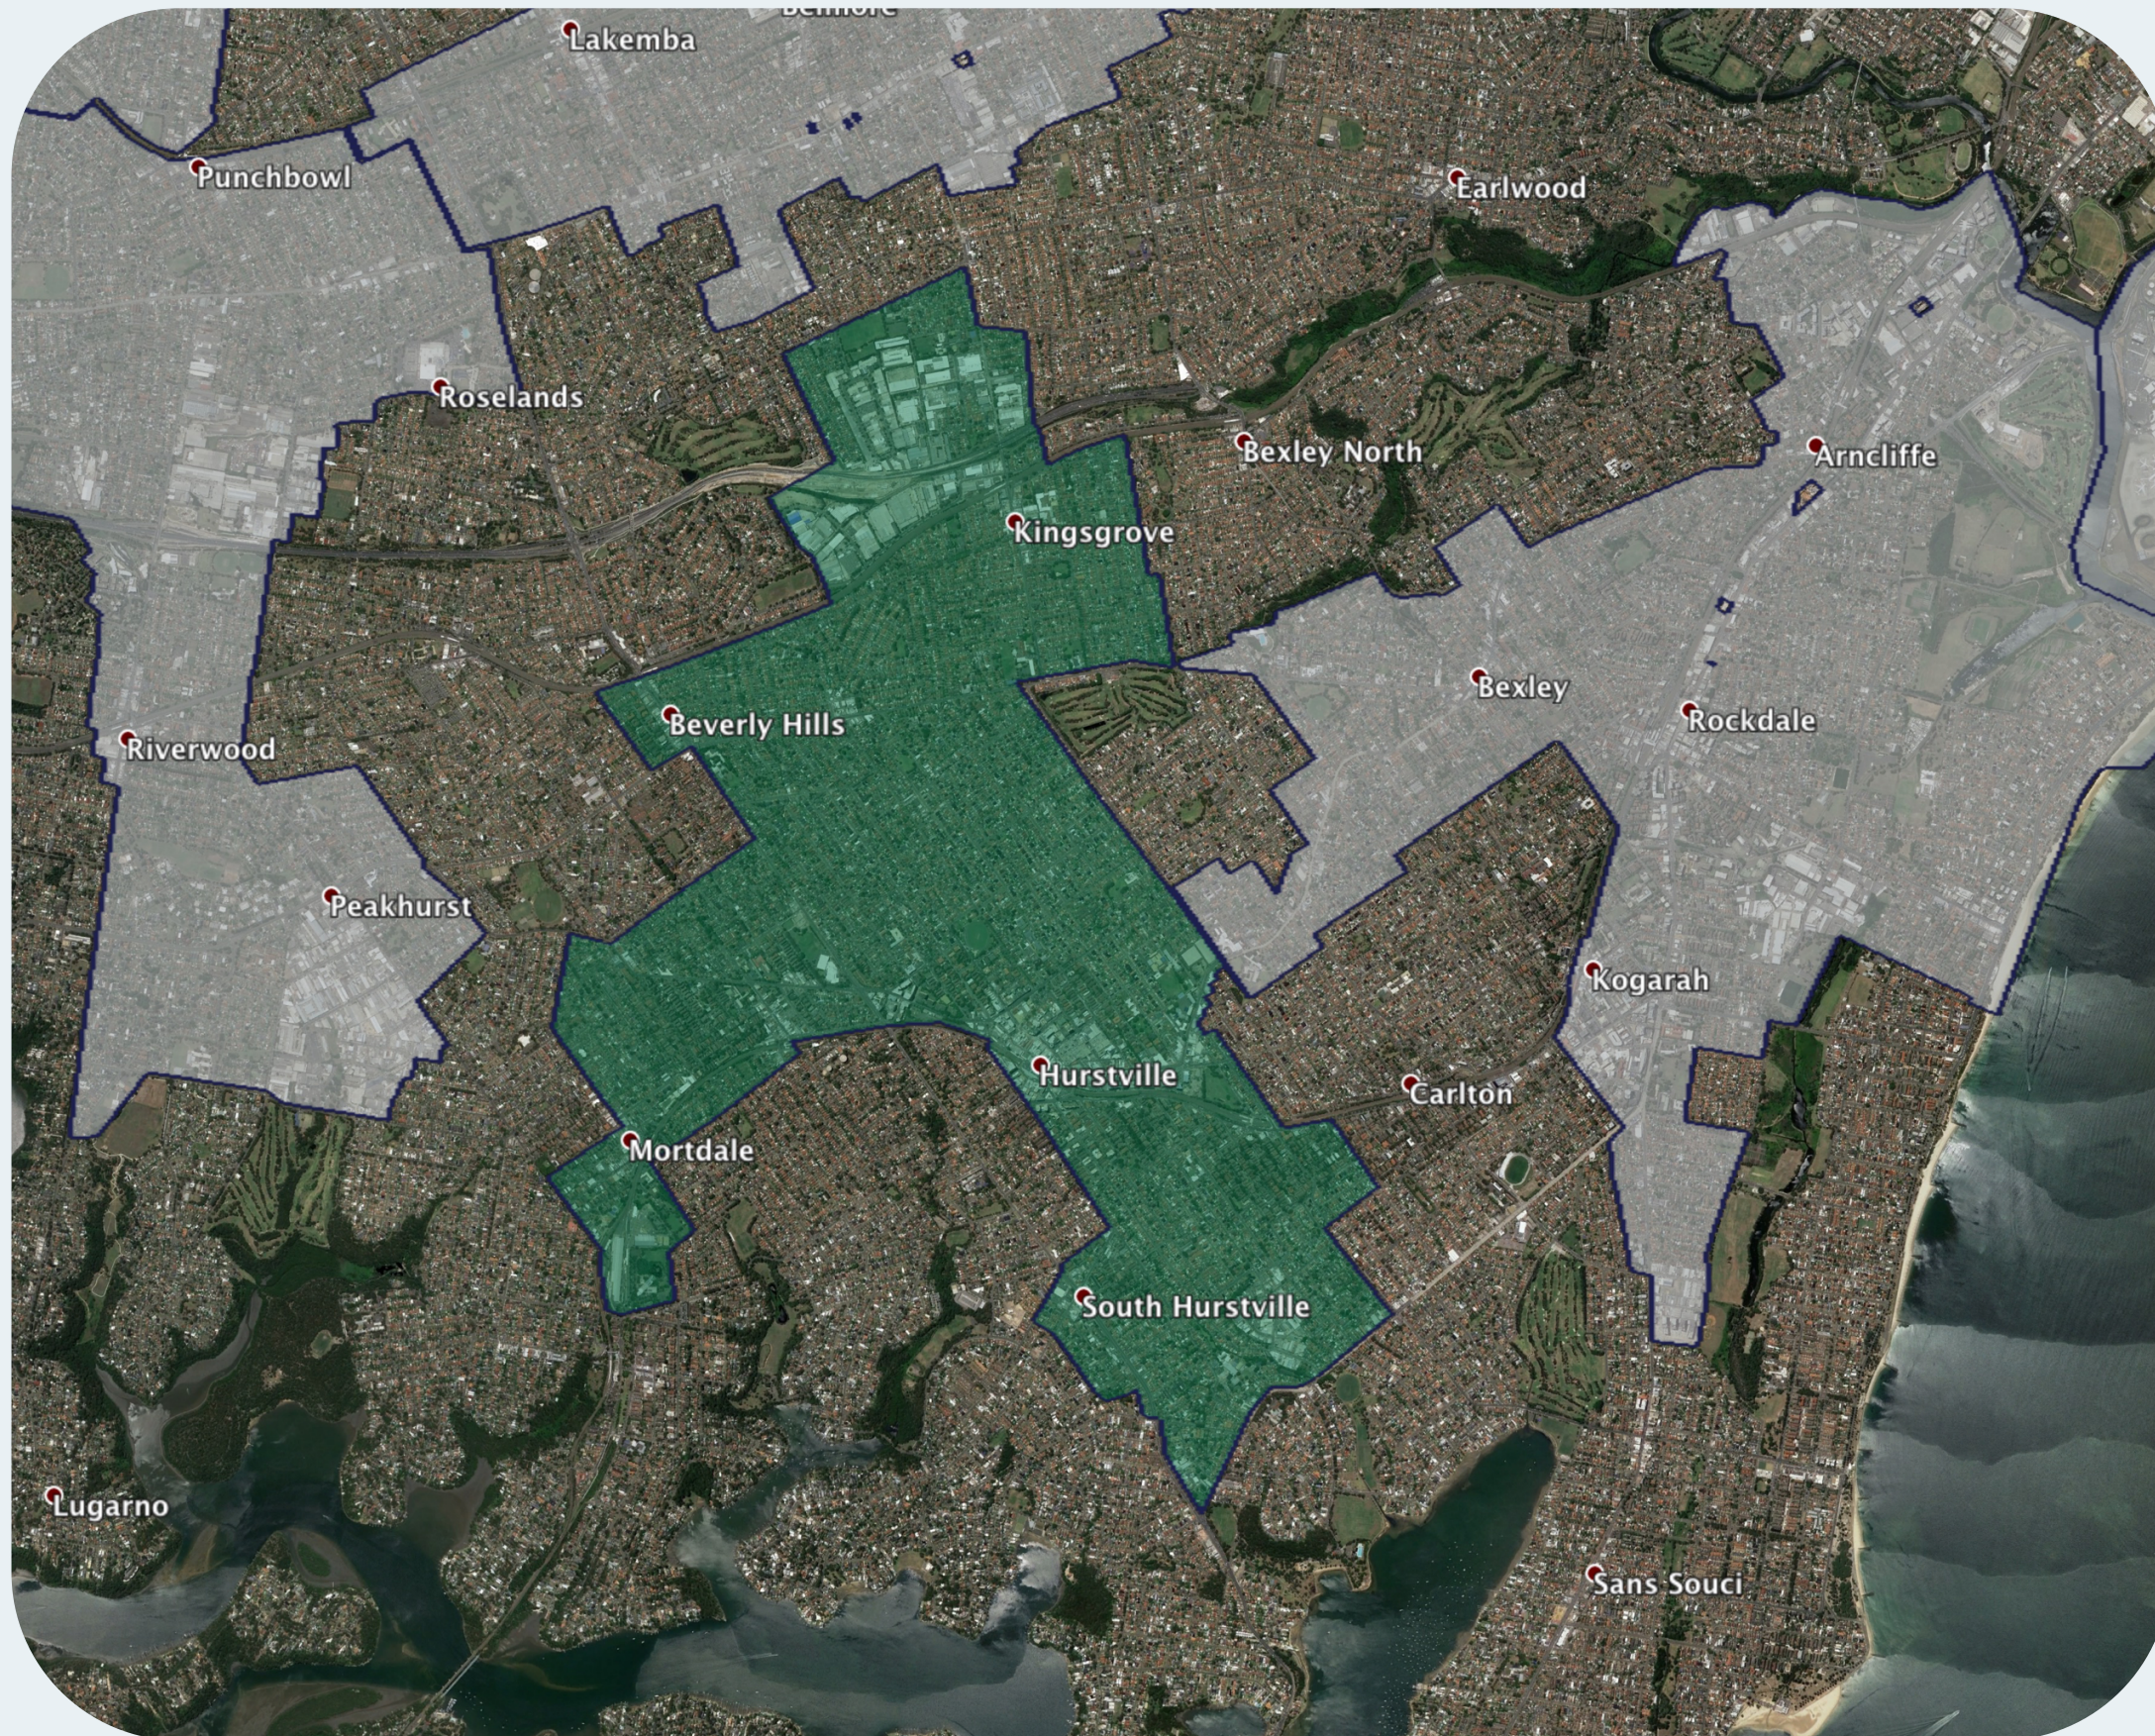

# nbn™ Business Fibre Zone indicative map - Kingsgrove - Hurstville and surrounds

The nbn™ Business Fibre Initiative is available to businesses right across the country.

The areas highlighted on this map, are part of an nbn™ Business Fibre Zone that is eligible for business nbn™ Enterprise Ethernet.

## Key

-  nbn™ Business Fibre Zone
-  Adjacent/nearby nbn™ Business Fibre Zone (where relevant)