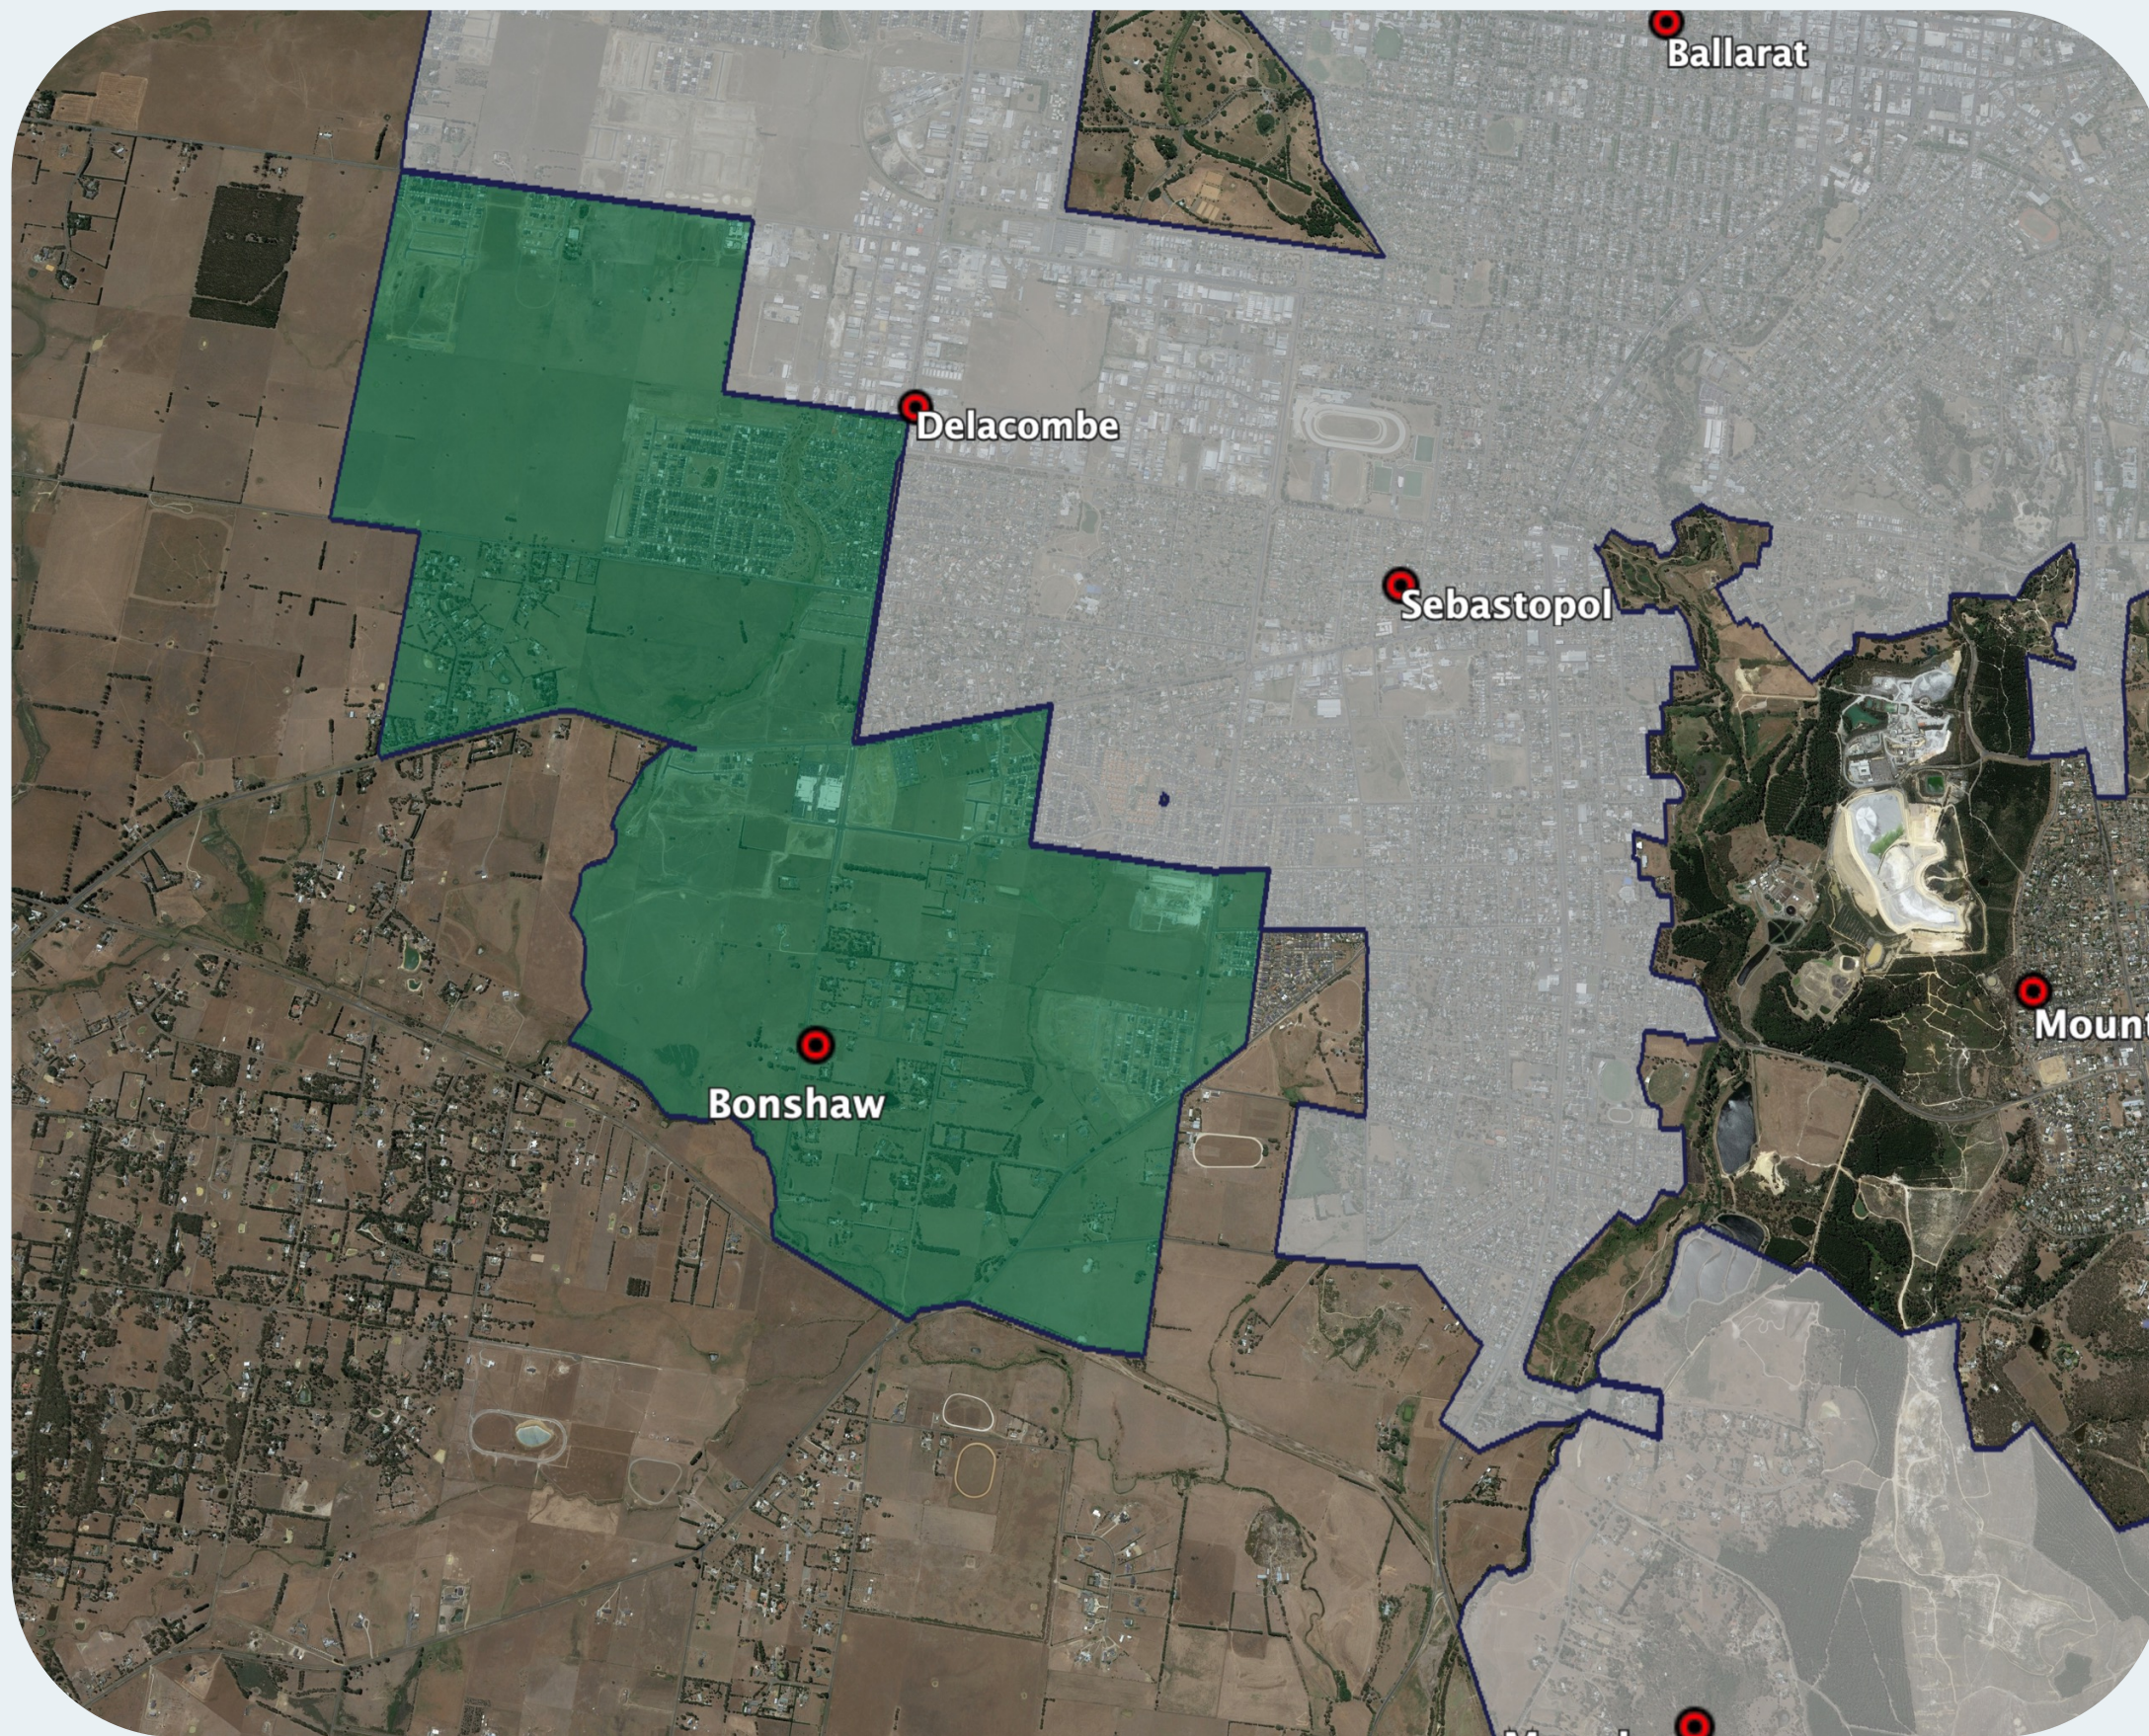

nbn™ Business Fibre Zone indicative map – Delacombe and surrounds

The **nbn™** Business Fibre Initiative is available to businesses right across the country.

The area highlighted on this map, is part of an **nbn™** Business Fibre Zone that is eligible for business **nbn™** Enterprise Ethernet.

To find out more about the Fibre Initiative contact your service provider, or visit:
nbn.com.au/businessfibre

Key

-  nbn™ Business Fibre Zone
-  Adjacent/nearby nbn™ Business Fibre Zone (where relevant)