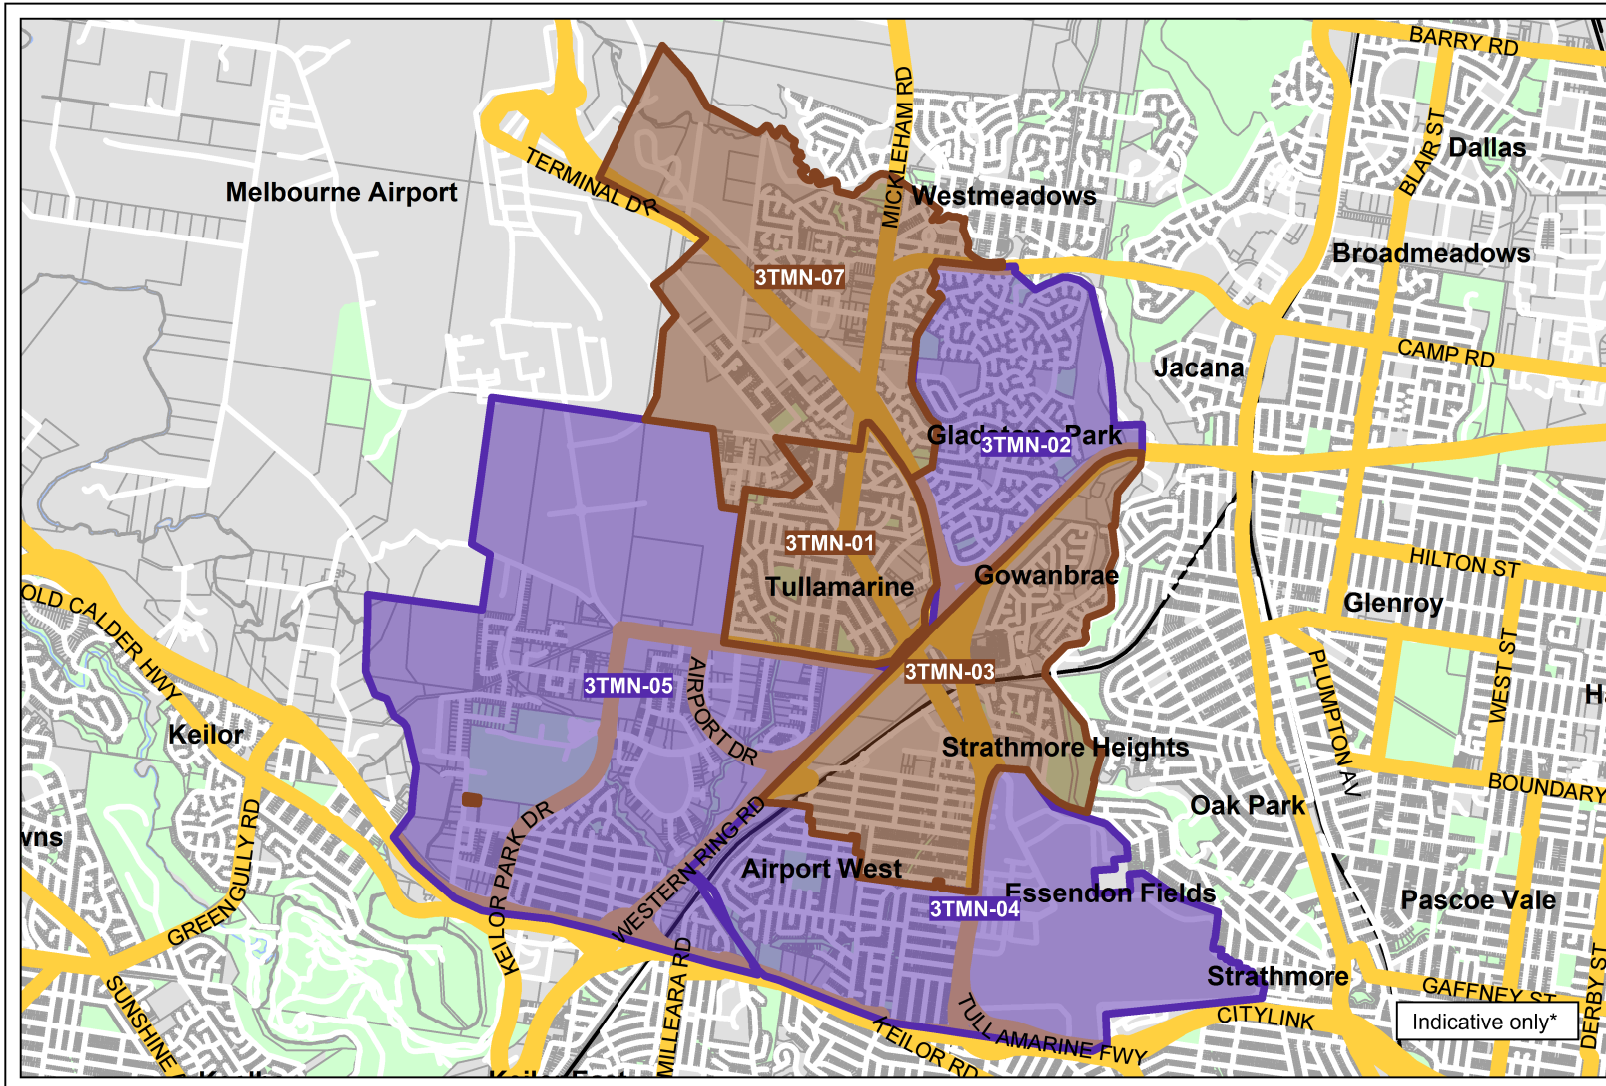

Tullamarine Fixed-line Serving Area

VICTORIA

Key:

- Fixed-line covering area* - Service available
- Fixed-line covering area* - Build commenced

* This map identifies areas where NBN Co has commenced building its fixed-line network. Build commenced means that NBN Co has issued contract instructions to construction partners so they can commence work in this area. From the start of construction until the network is activated, NBN Co undertakes construction steps that may result in changes to the design of the network and movement of the boundaries. This map may be updated in future if there are such boundary changes. As a result this map is for illustrative purposes only and is not suitable for legal, engineering or surveying purposes.