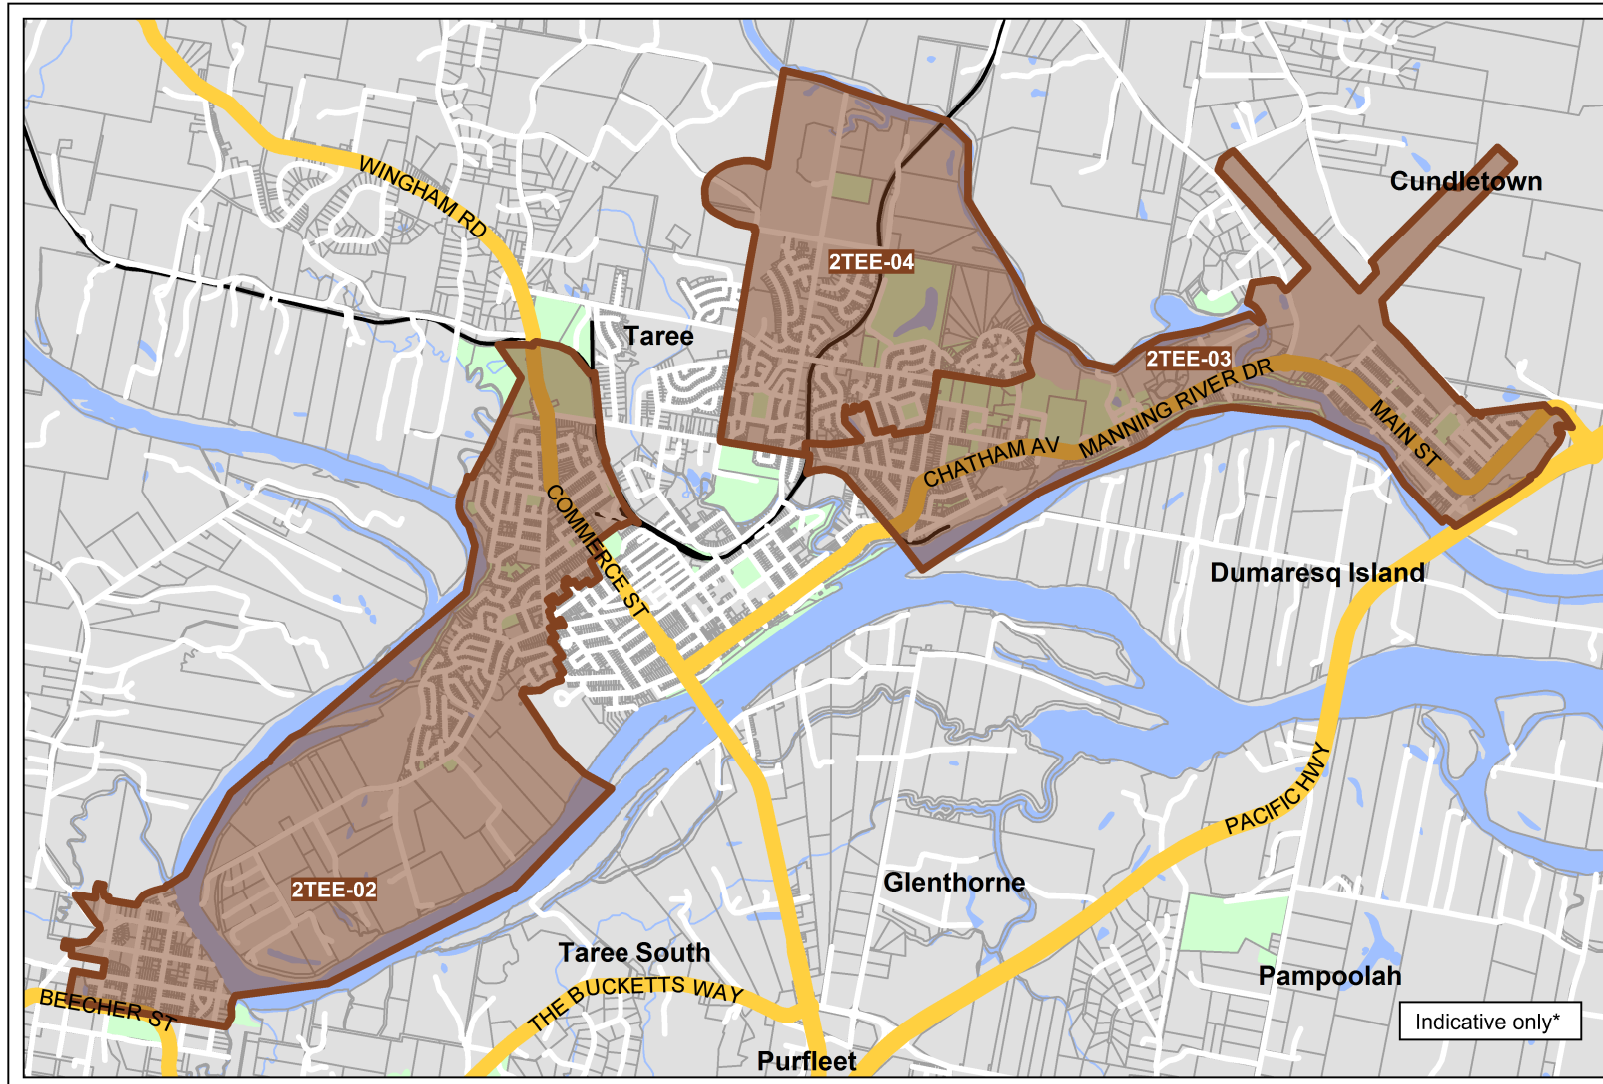

Taree Fixed-line Serving Area

NEW SOUTH WALES

Key:

- Fixed-line covering area* - Service available
- Fixed-line covering area* - Build commenced

* This map identifies areas where NBN Co has commenced building its fixed-line network. Build commenced means that NBN Co has issued contract instructions to construction partners so they can commence work in this area. From the start of construction until the network is activated, NBN Co undertakes construction steps that may result in changes to the design of the network and movement of the boundaries. This map may be updated in future if there are such boundary changes. As a result this map is for illustrative purposes only and is not suitable for legal, engineering or surveying purposes.