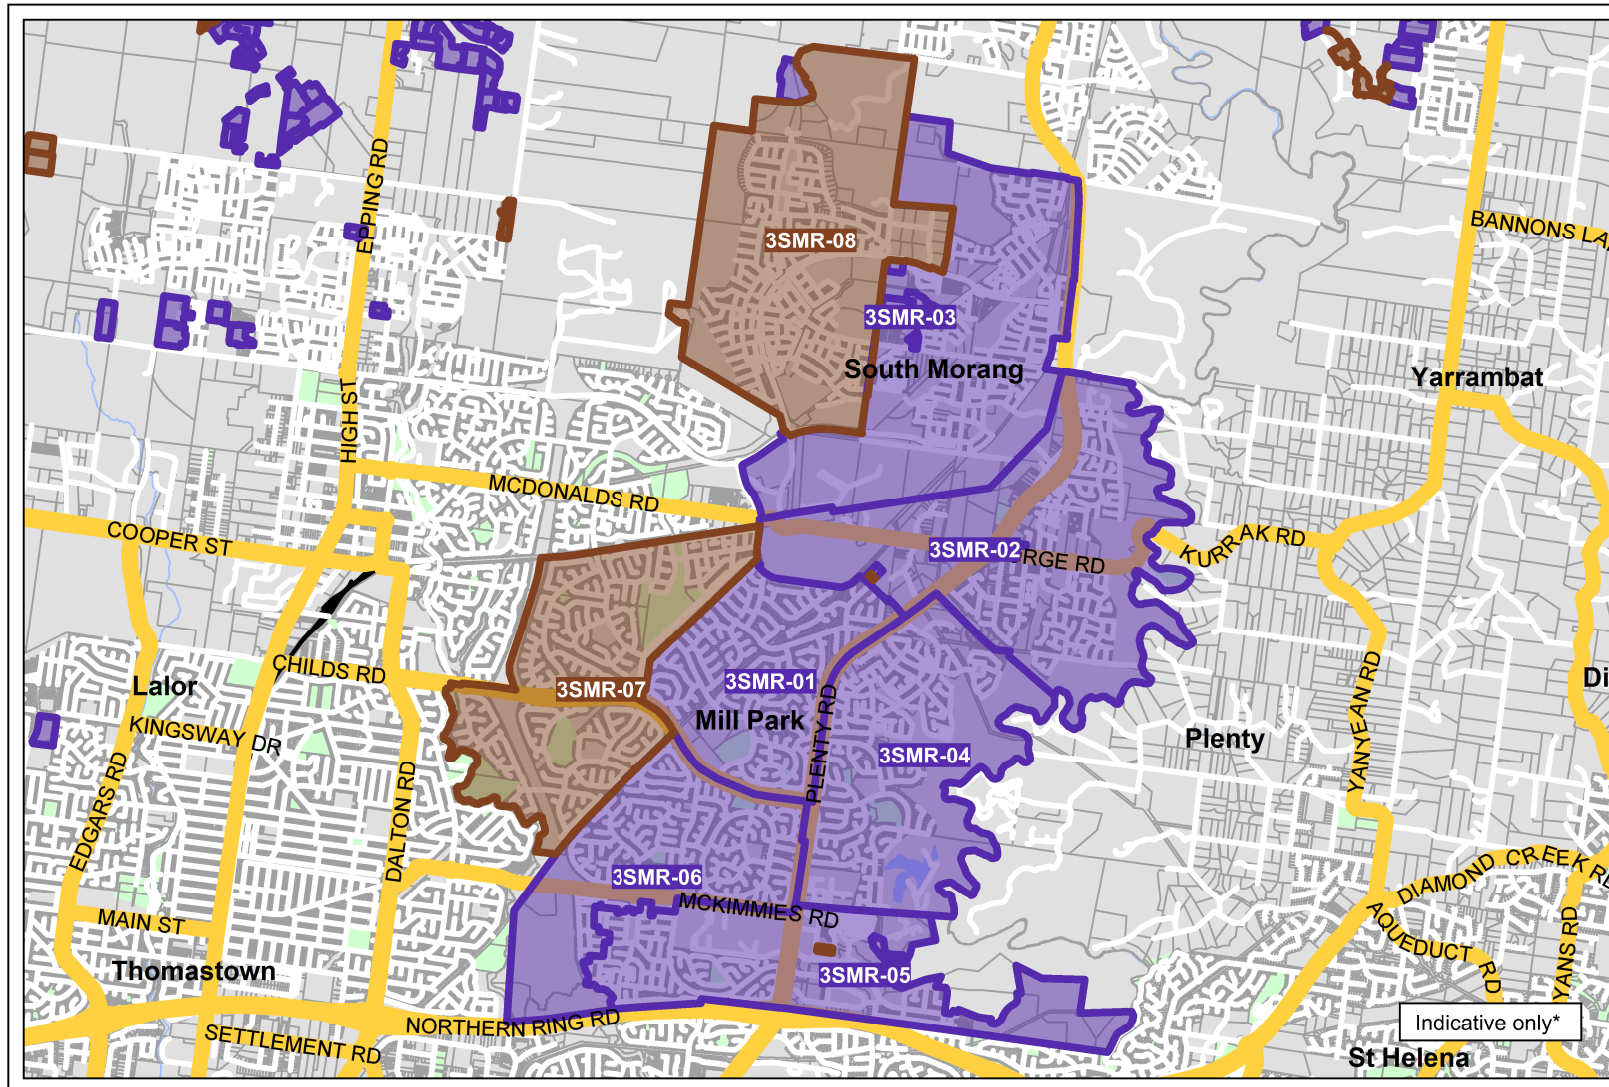

# South Morang Fixed-line Serving Area

VICTORIA

**Key:**

- Fixed-line covering area\* - Service available
- Fixed-line covering area\* - Build commenced

\* This map identifies areas where NBN Co has commenced building its fixed-line network. Build commenced means that NBN Co has issued contract instructions to construction partners so they can commence work in this area. From the start of construction until the network is activated, NBN Co undertakes construction steps that may result in changes to the design of the network and movement of the boundaries. This map may be updated in future if there are such boundary changes. As a result this map is for illustrative purposes only and is not suitable for legal, engineering or surveying purposes.