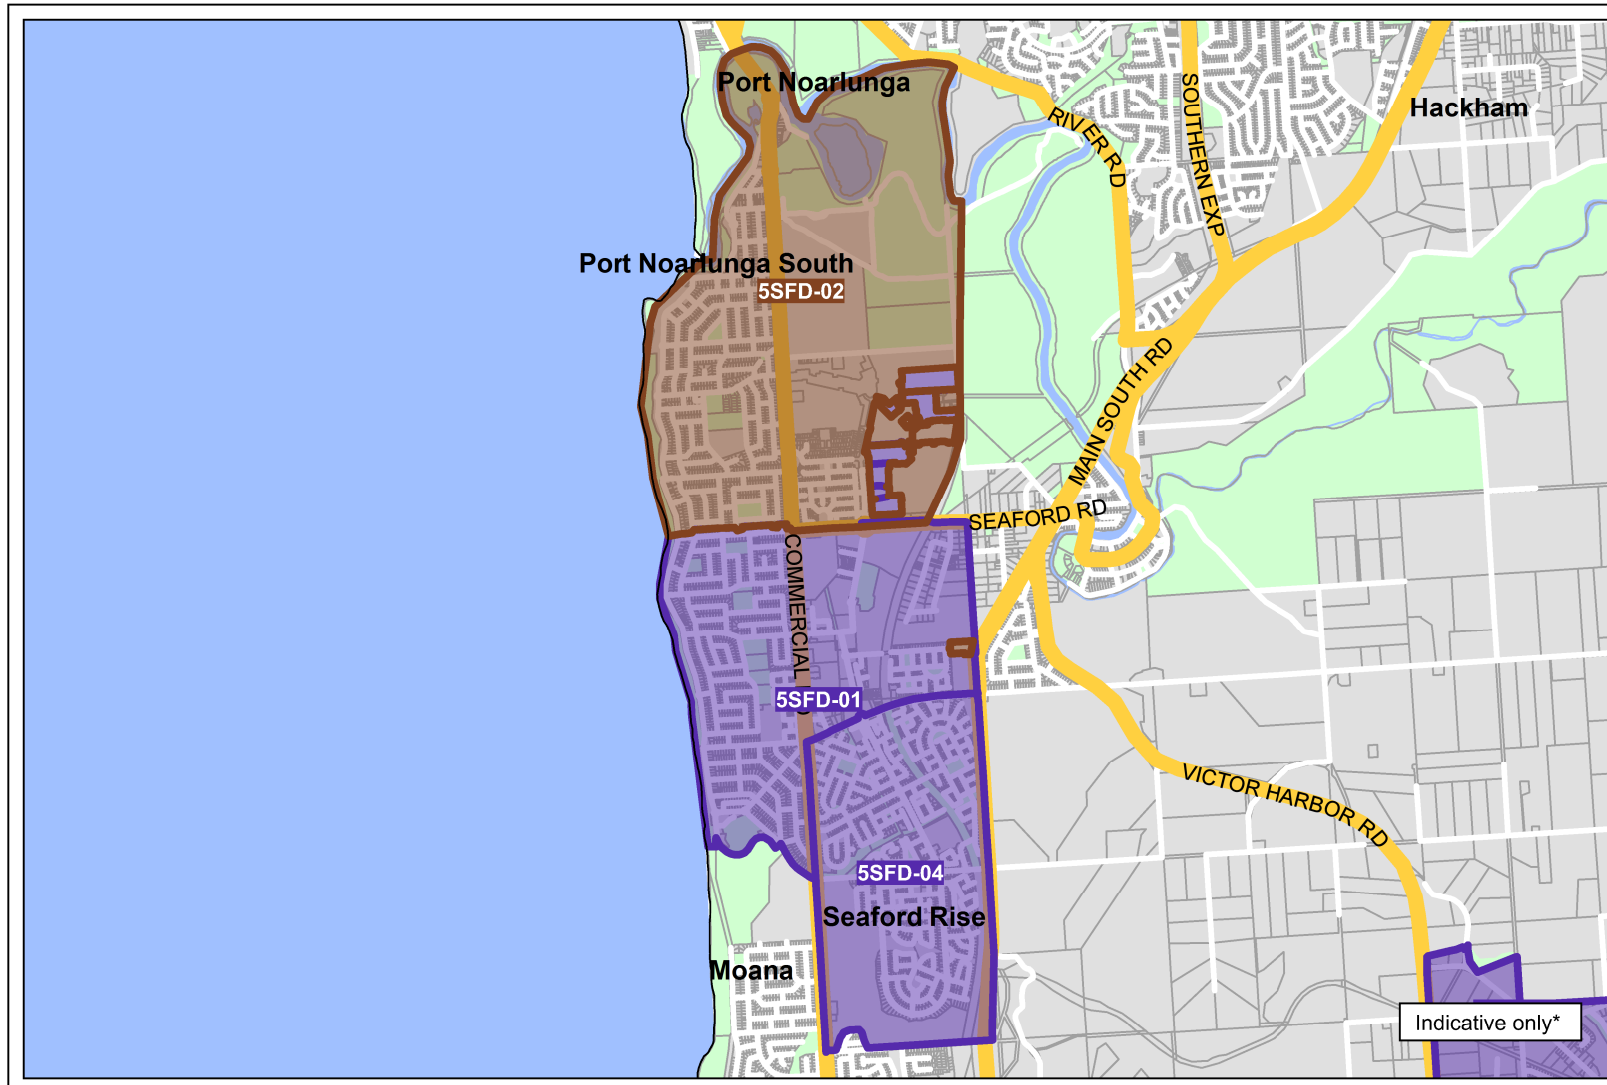

Seaford Fixed-line Serving Area

SOUTH AUSTRALIA

Key:

- Fixed-line covering area* - Service available
- Fixed-line covering area* - Build commenced

* This map identifies areas where NBN Co has commenced building its fixed-line network. Build commenced means that NBN Co has issued contract instructions to construction partners so they can commence work in this area. From the start of construction until the network is activated, NBN Co undertakes construction steps that may result in changes to the design of the network and movement of the boundaries. This map may be updated in future if there are such boundary changes. As a result this map is for illustrative purposes only and is not suitable for legal, engineering or surveying purposes.