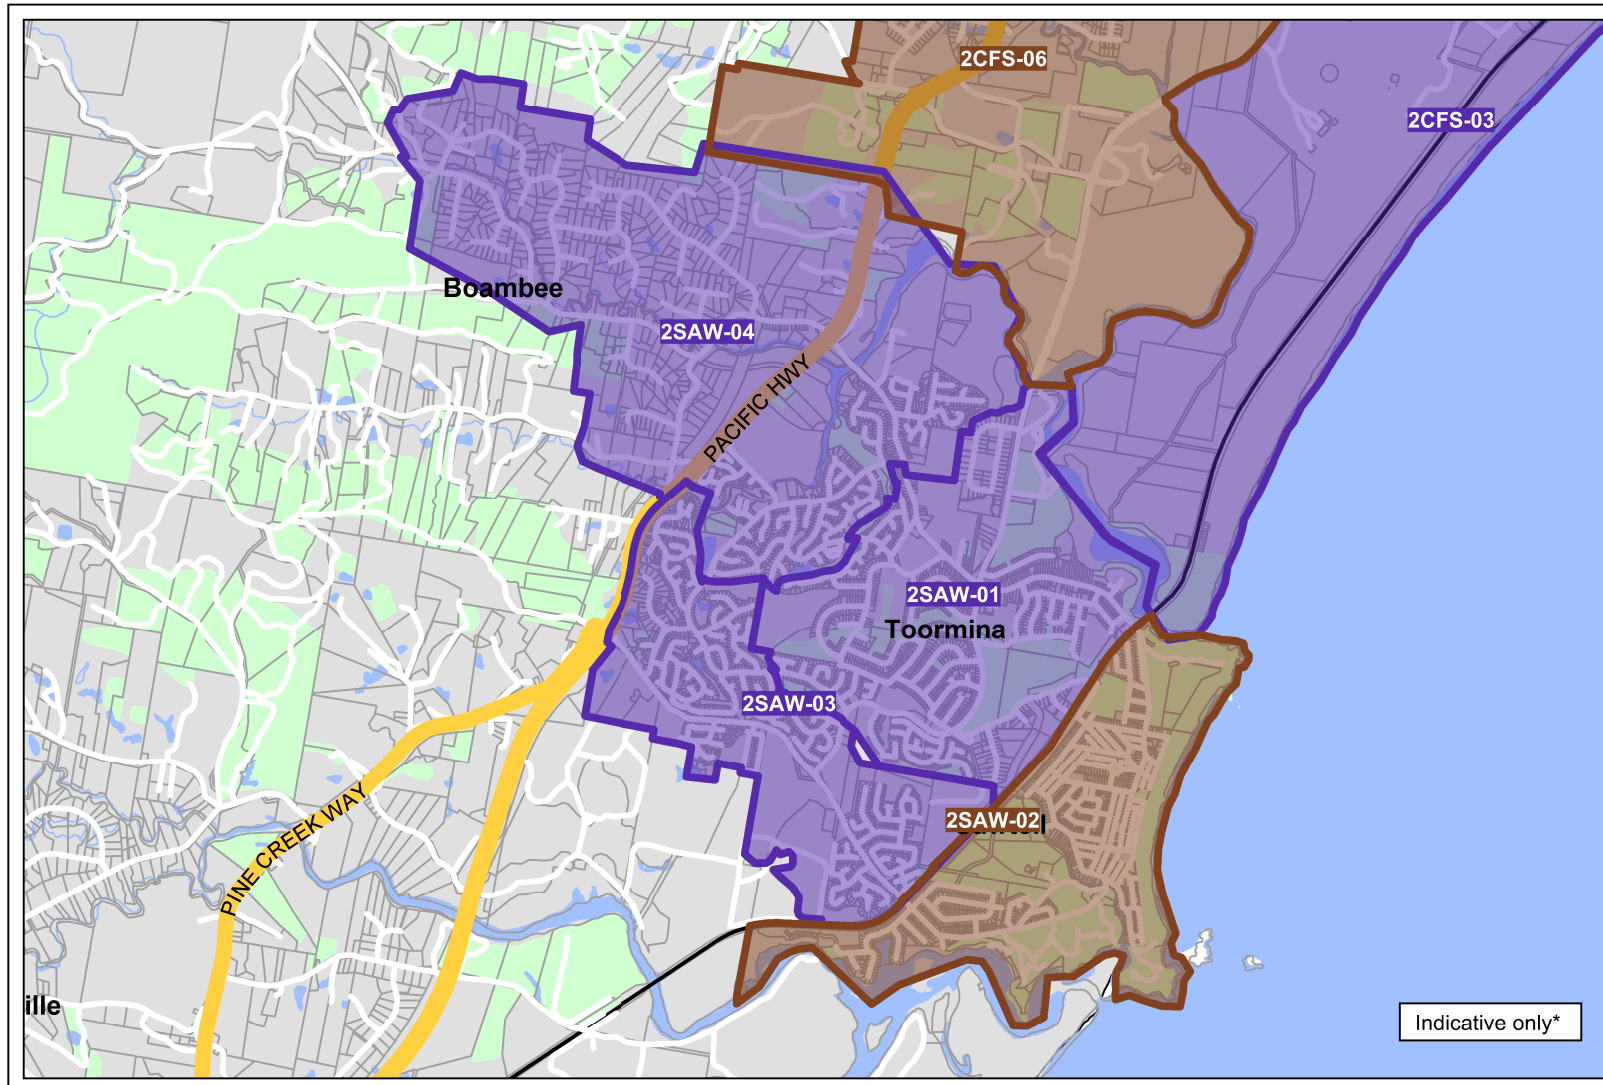

Sawtell Fixed-line Serving Area

NEW SOUTH WALES

Key:

- Fixed-line covering area* - Service available
- Fixed-line covering area* - Build commenced

* This map identifies areas where NBN Co has commenced building its fixed-line network. Build commenced means that NBN Co has issued contract instructions to construction partners so they can commence work in this area. From the start of construction until the network is activated, NBN Co undertakes construction steps that may result in changes to the design of the network and movement of the boundaries. This map may be updated in future if there are such boundary changes. As a result this map is for illustrative purposes only and is not suitable for legal, engineering or surveying purposes.