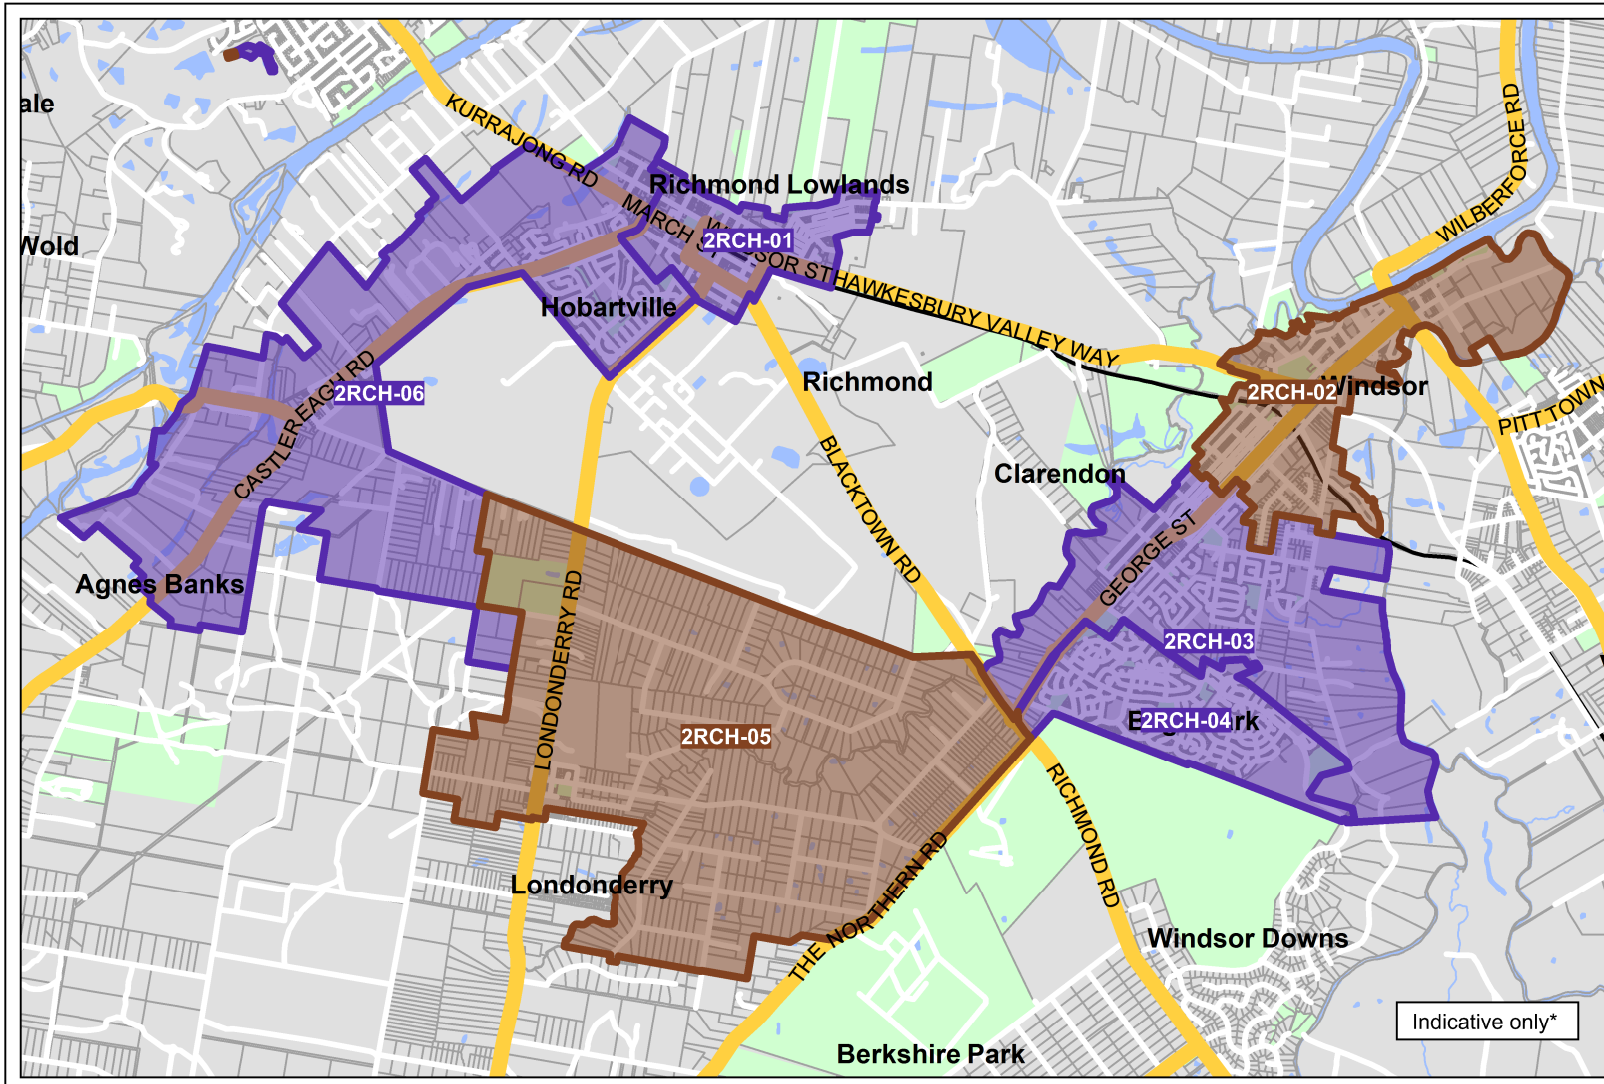

# Richmond Fixed-line Serving Area

NEW SOUTH WALES

**Key:**

- Fixed-line covering area\* - Service available
- Fixed-line covering area\* - Build commenced

\* This map identifies areas where NBN Co has commenced building its fixed-line network. Build commenced means that NBN Co has issued contract instructions to construction partners so they can commence work in this area. From the start of construction until the network is activated, NBN Co undertakes construction steps that may result in changes to the design of the network and movement of the boundaries. This map may be updated in future if there are such boundary changes. As a result this map is for illustrative purposes only and is not suitable for legal, engineering or surveying purposes.