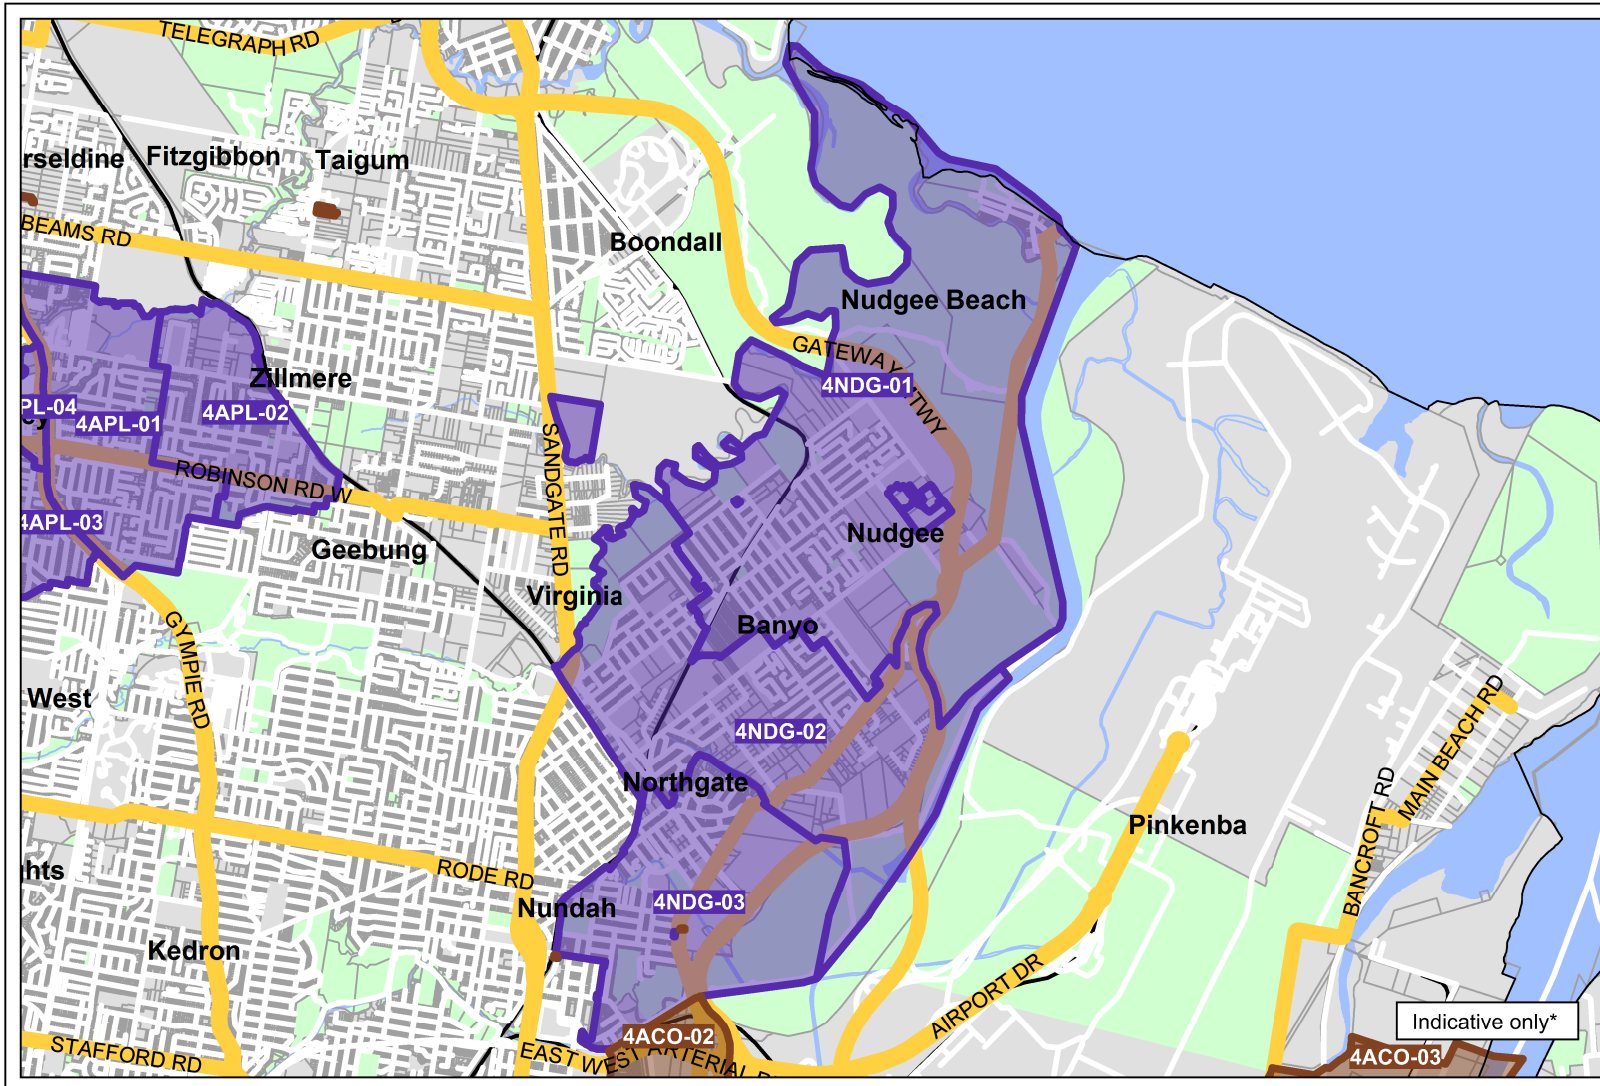

# Nudgee Fixed-line Serving Area

QUEENSLAND

**Key:**

- Fixed-line covering area\* - Service available
- Fixed-line covering area\* - Build commenced

\* This map identifies areas where NBN Co has commenced building its fixed-line network. Build commenced means that NBN Co has issued contract instructions to construction partners so they can commence work in this area. From the start of construction until the network is activated, NBN Co undertakes construction steps that may result in changes to the design of the network and movement of the boundaries. This map may be updated in future if there are such boundary changes. As a result this map is for illustrative purposes only and is not suitable for legal, engineering or surveying purposes.