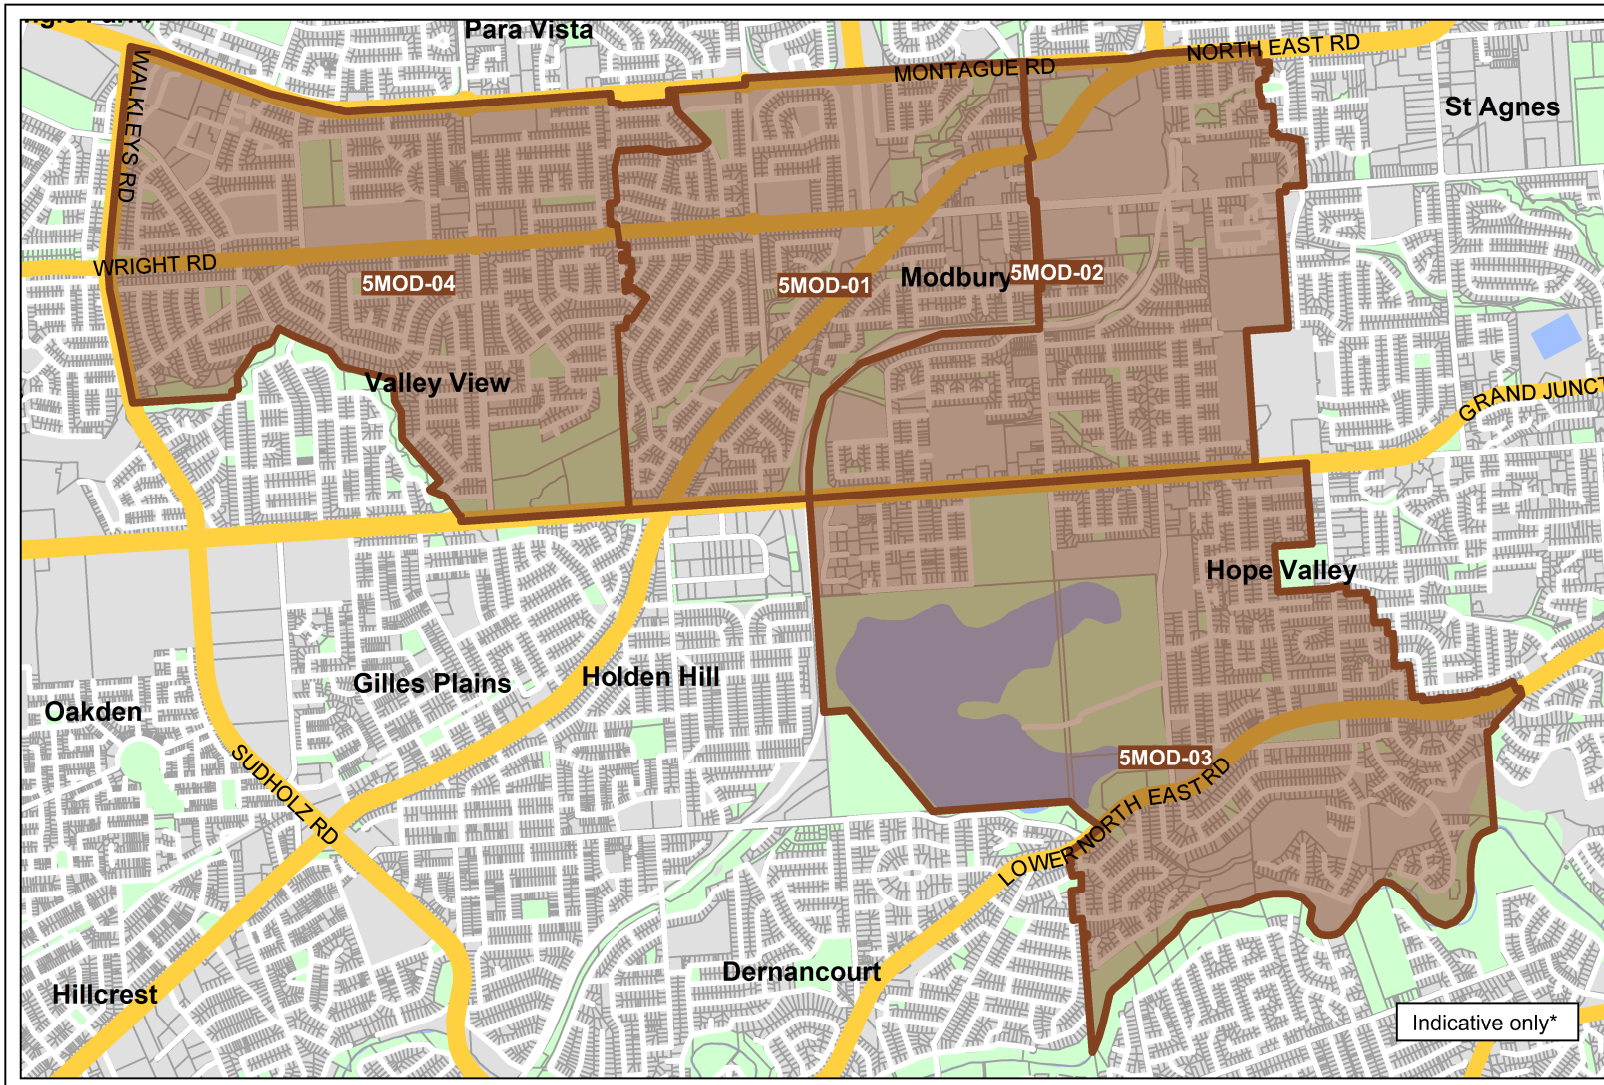

Modbury Fixed-line Serving Area

SOUTH AUSTRALIA

Key:

- Fixed-line covering area* - Service available
- Fixed-line covering area* - Build commenced

* This map identifies areas where NBN Co has commenced building its fixed-line network. Build commenced means that NBN Co has issued contract instructions to construction partners so they can commence work in this area. From the start of construction until the network is activated, NBN Co undertakes construction steps that may result in changes to the design of the network and movement of the boundaries. This map may be updated in future if there are such boundary changes. As a result this map is for illustrative purposes only and is not suitable for legal, engineering or surveying purposes.