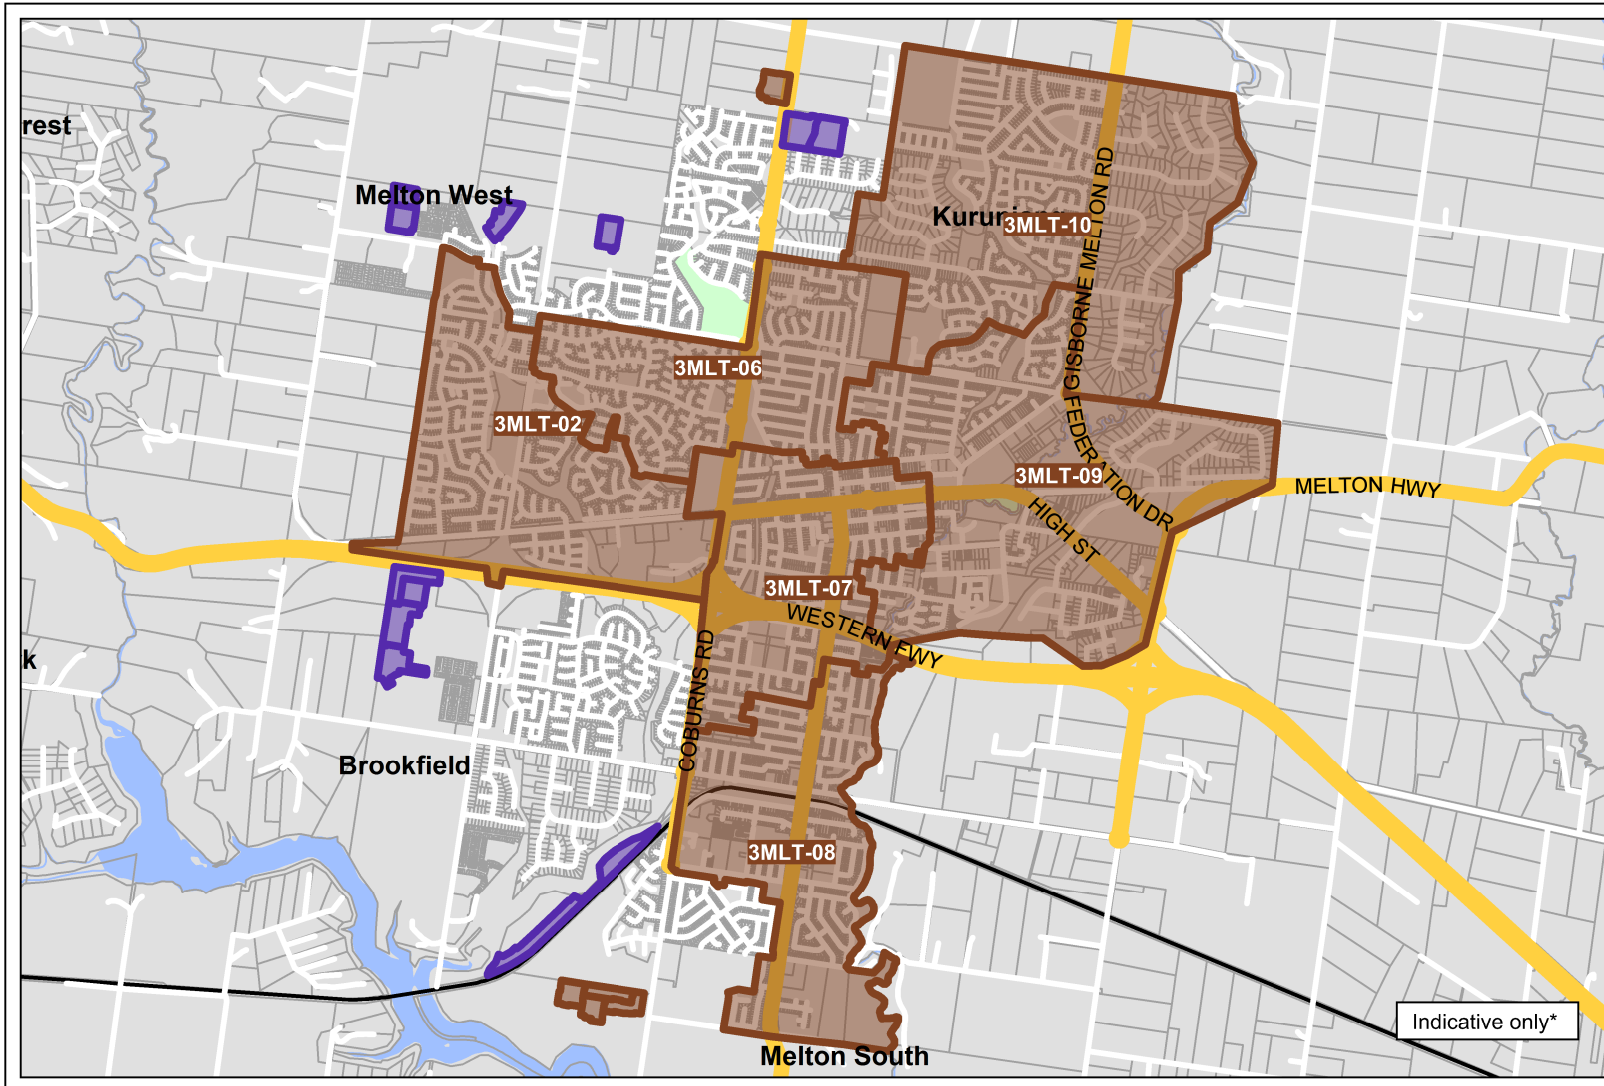

Melton Fixed-line Serving Area

VICTORIA

Key:

- Fixed-line covering area* - Service available
- Fixed-line covering area* - Build commenced

* This map identifies areas where NBN Co has commenced building its fixed-line network. Build commenced means that NBN Co has issued contract instructions to construction partners so they can commence work in this area. From the start of construction until the network is activated, NBN Co undertakes construction steps that may result in changes to the design of the network and movement of the boundaries. This map may be updated in future if there are such boundary changes. As a result this map is for illustrative purposes only and is not suitable for legal, engineering or surveying purposes.