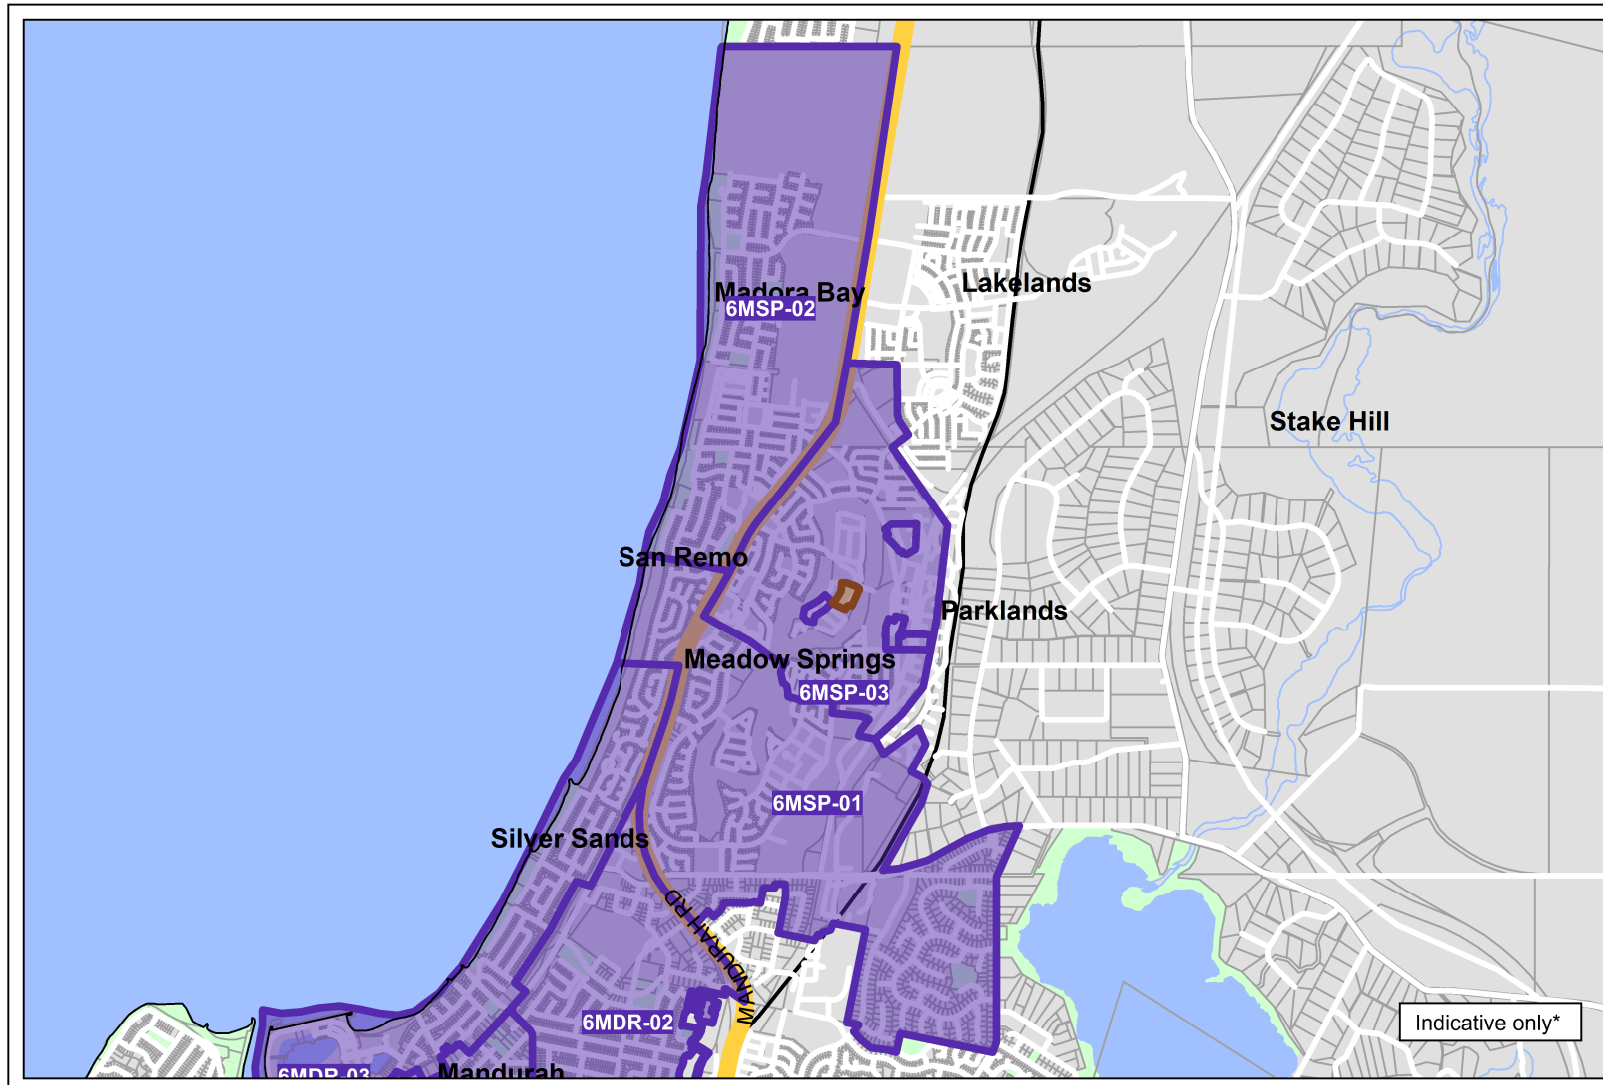

Meadow Springs Fixed-line Serving Area

WESTERN AUSTRALIA

Key:

- Fixed-line covering area* - Service available
- Fixed-line covering area* - Build commenced

* This map identifies areas where NBN Co has commenced building its fixed-line network. Build commenced means that NBN Co has issued contract instructions to construction partners so they can commence work in this area. From the start of construction until the network is activated, NBN Co undertakes construction steps that may result in changes to the design of the network and movement of the boundaries. This map may be updated in future if there are such boundary changes. As a result this map is for illustrative purposes only and is not suitable for legal, engineering or surveying purposes.