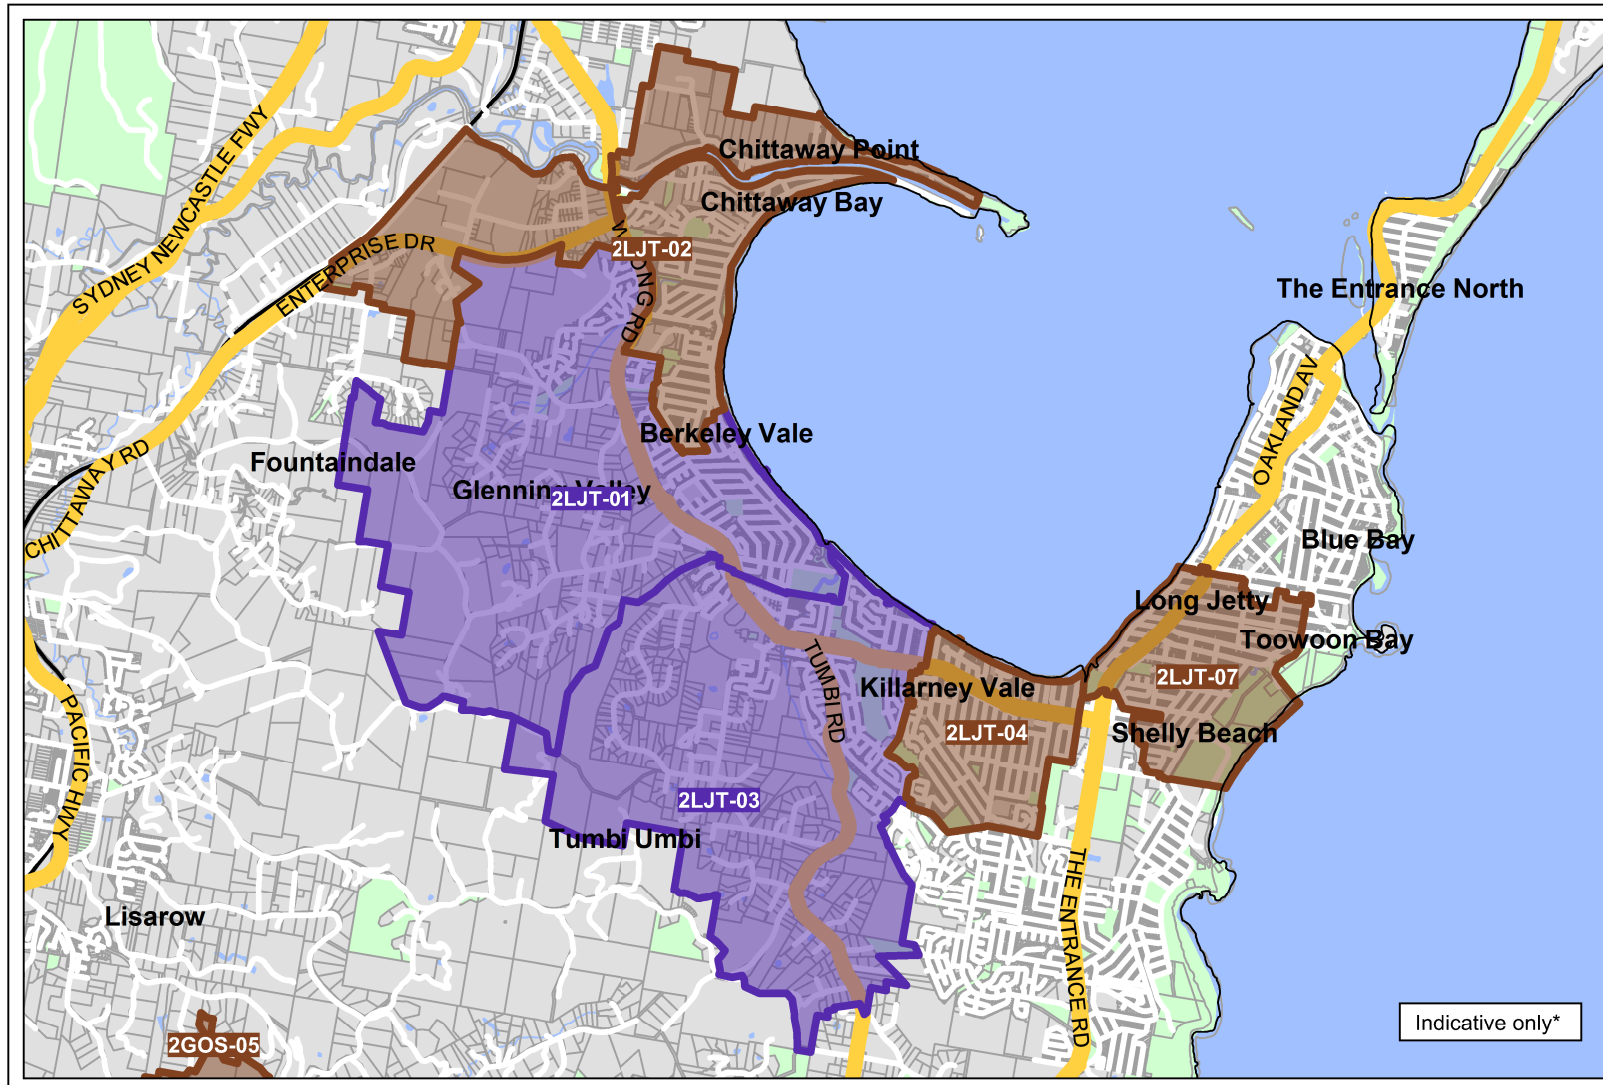

# Long Jetty Fixed-line Serving Area

NEW SOUTH WALES

**Key:**

- Fixed-line covering area\* - Service available
- Fixed-line covering area\* - Build commenced

\* This map identifies areas where NBN Co has commenced building its fixed-line network. Build commenced means that NBN Co has issued contract instructions to construction partners so they can commence work in this area. From the start of construction until the network is activated, NBN Co undertakes construction steps that may result in changes to the design of the network and movement of the boundaries. This map may be updated in future if there are such boundary changes. As a result this map is for illustrative purposes only and is not suitable for legal, engineering or surveying purposes.