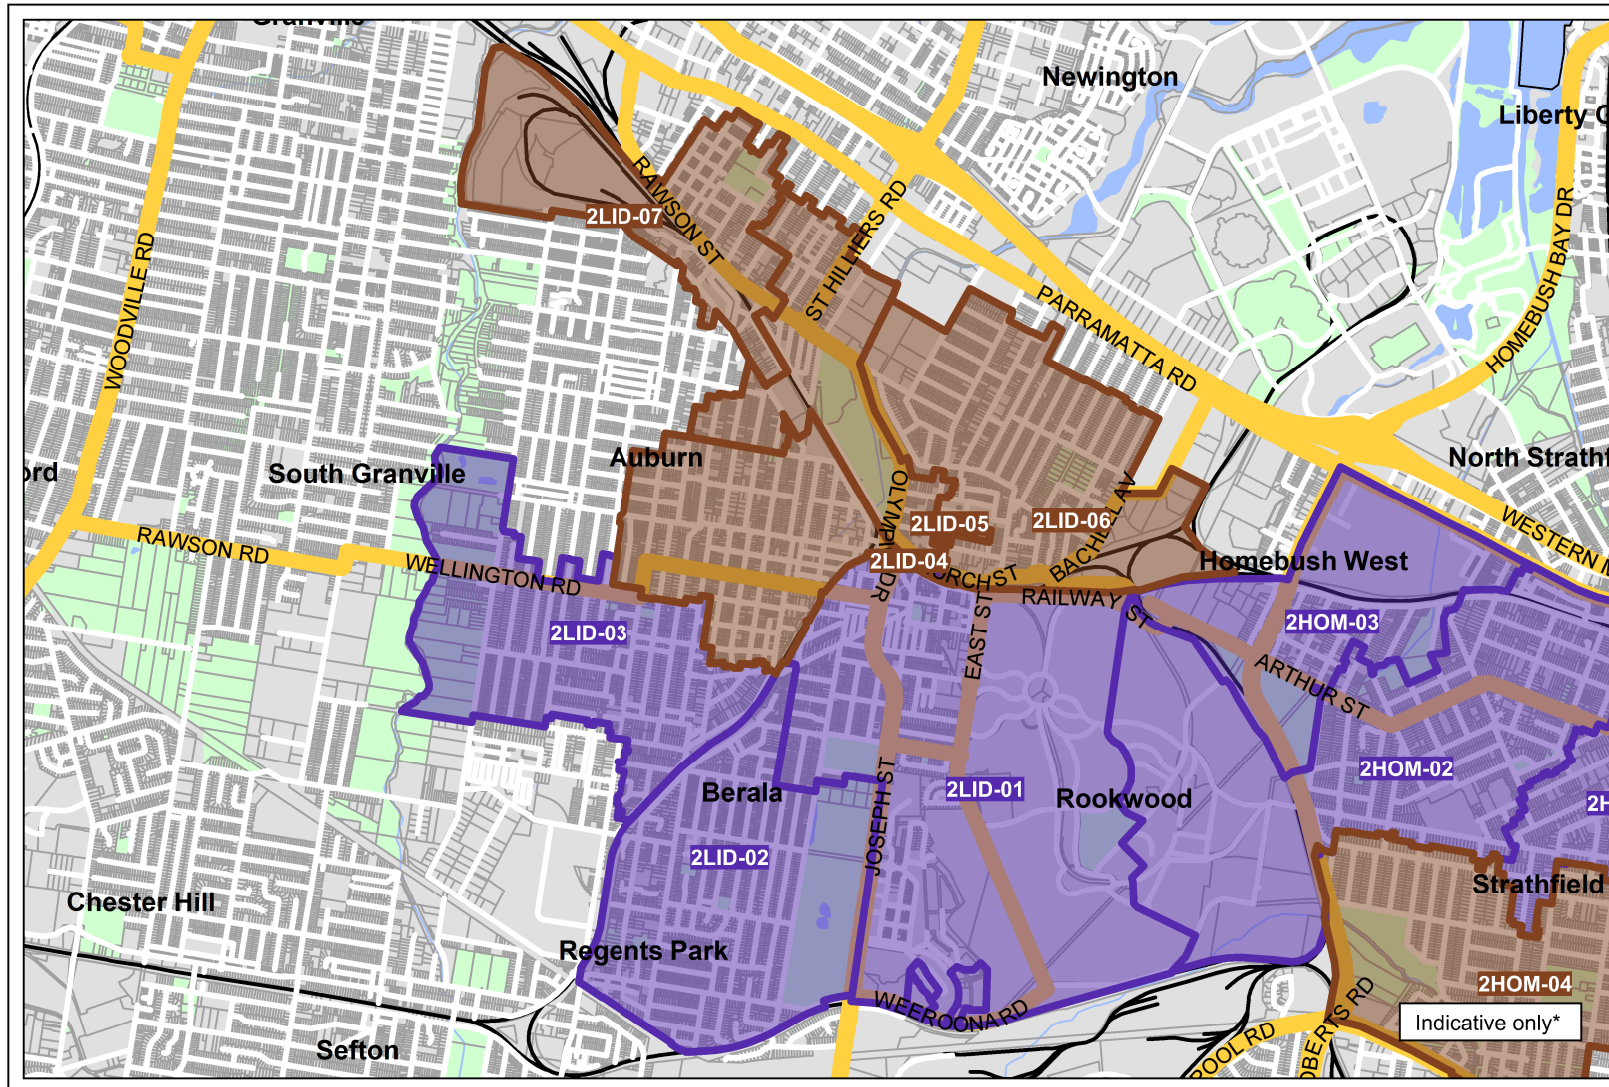

# Lidcombe Fixed-line Serving Area

NEW SOUTH WALES

**Key:**

- Fixed-line covering area\* - Service available
- Fixed-line covering area\* - Build commenced

\* This map identifies areas where NBN Co has commenced building its fixed-line network. Build commenced means that NBN Co has issued contract instructions to construction partners so they can commence work in this area. From the start of construction until the network is activated, NBN Co undertakes construction steps that may result in changes to the design of the network and movement of the boundaries. This map may be updated in future if there are such boundary changes. As a result this map is for illustrative purposes only and is not suitable for legal, engineering or surveying purposes.