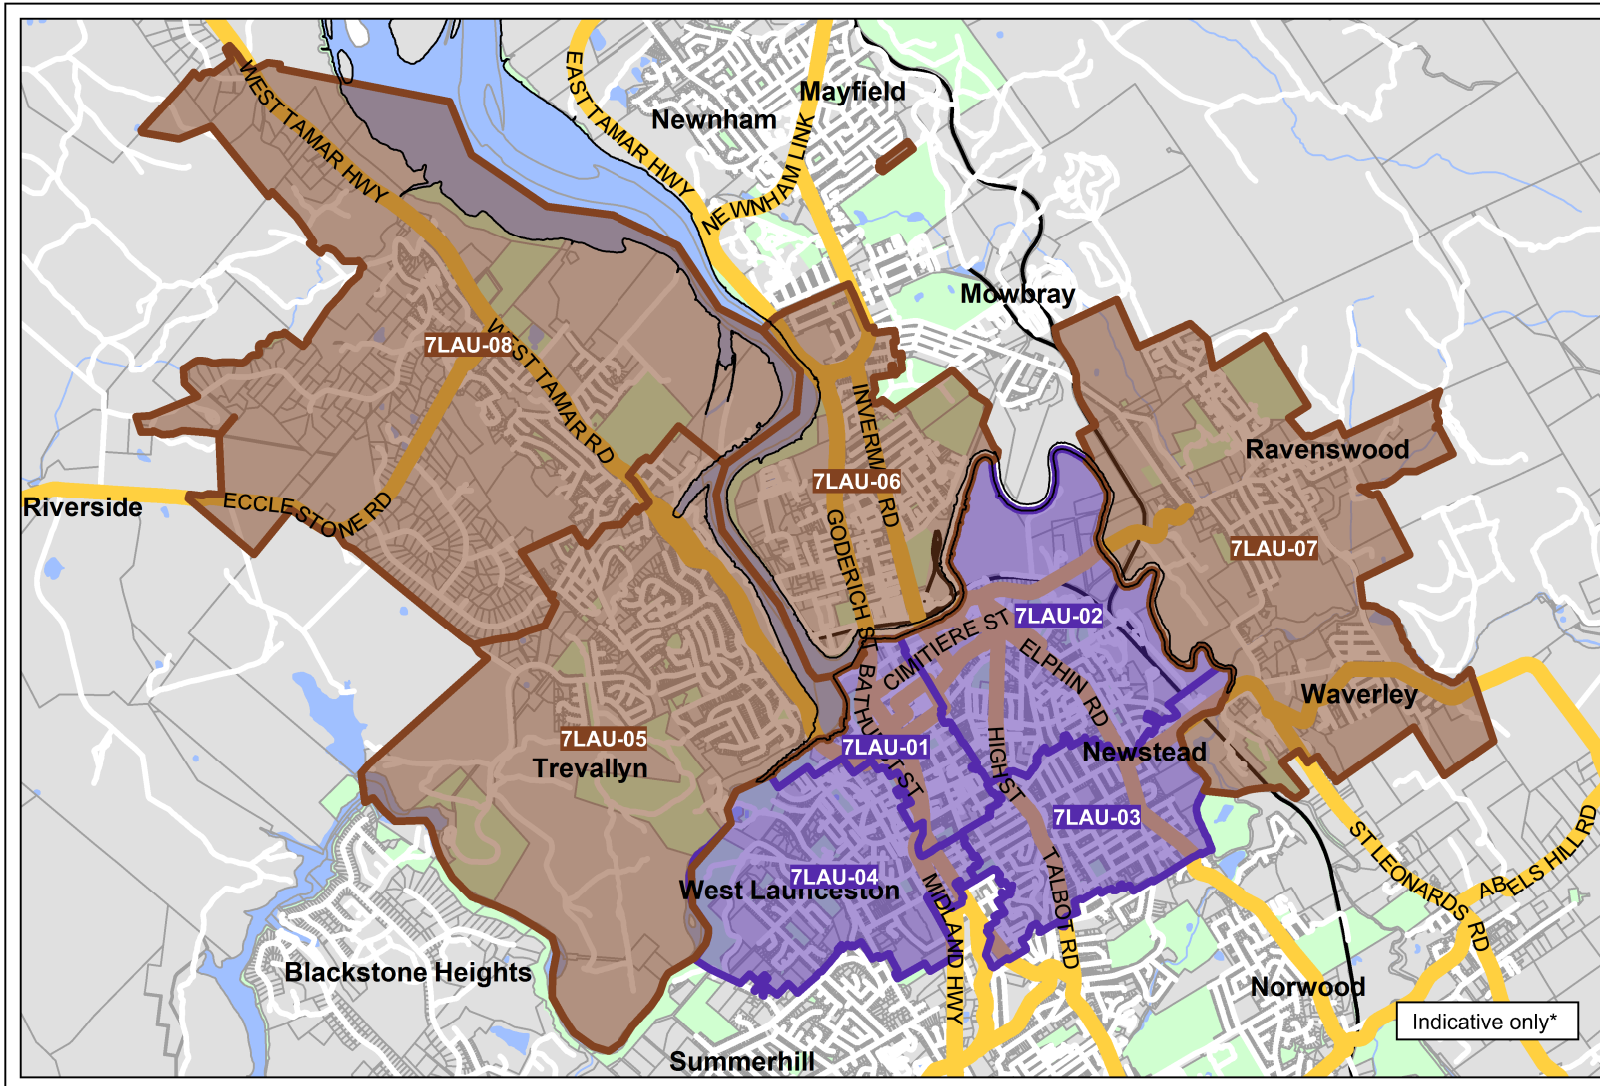

# Launceston Fixed-line Serving Area

TASMANIA

**Key:**

- Fixed-line covering area\* - Service available
- Fixed-line covering area\* - Build commenced

\* This map identifies areas where NBN Co has commenced building its fixed-line network. Build commenced means that NBN Co has issued contract instructions to construction partners so they can commence work in this area. From the start of construction until the network is activated, NBN Co undertakes construction steps that may result in changes to the design of the network and movement of the boundaries. This map may be updated in future if there are such boundary changes. As a result this map is for illustrative purposes only and is not suitable for legal, engineering or surveying purposes.