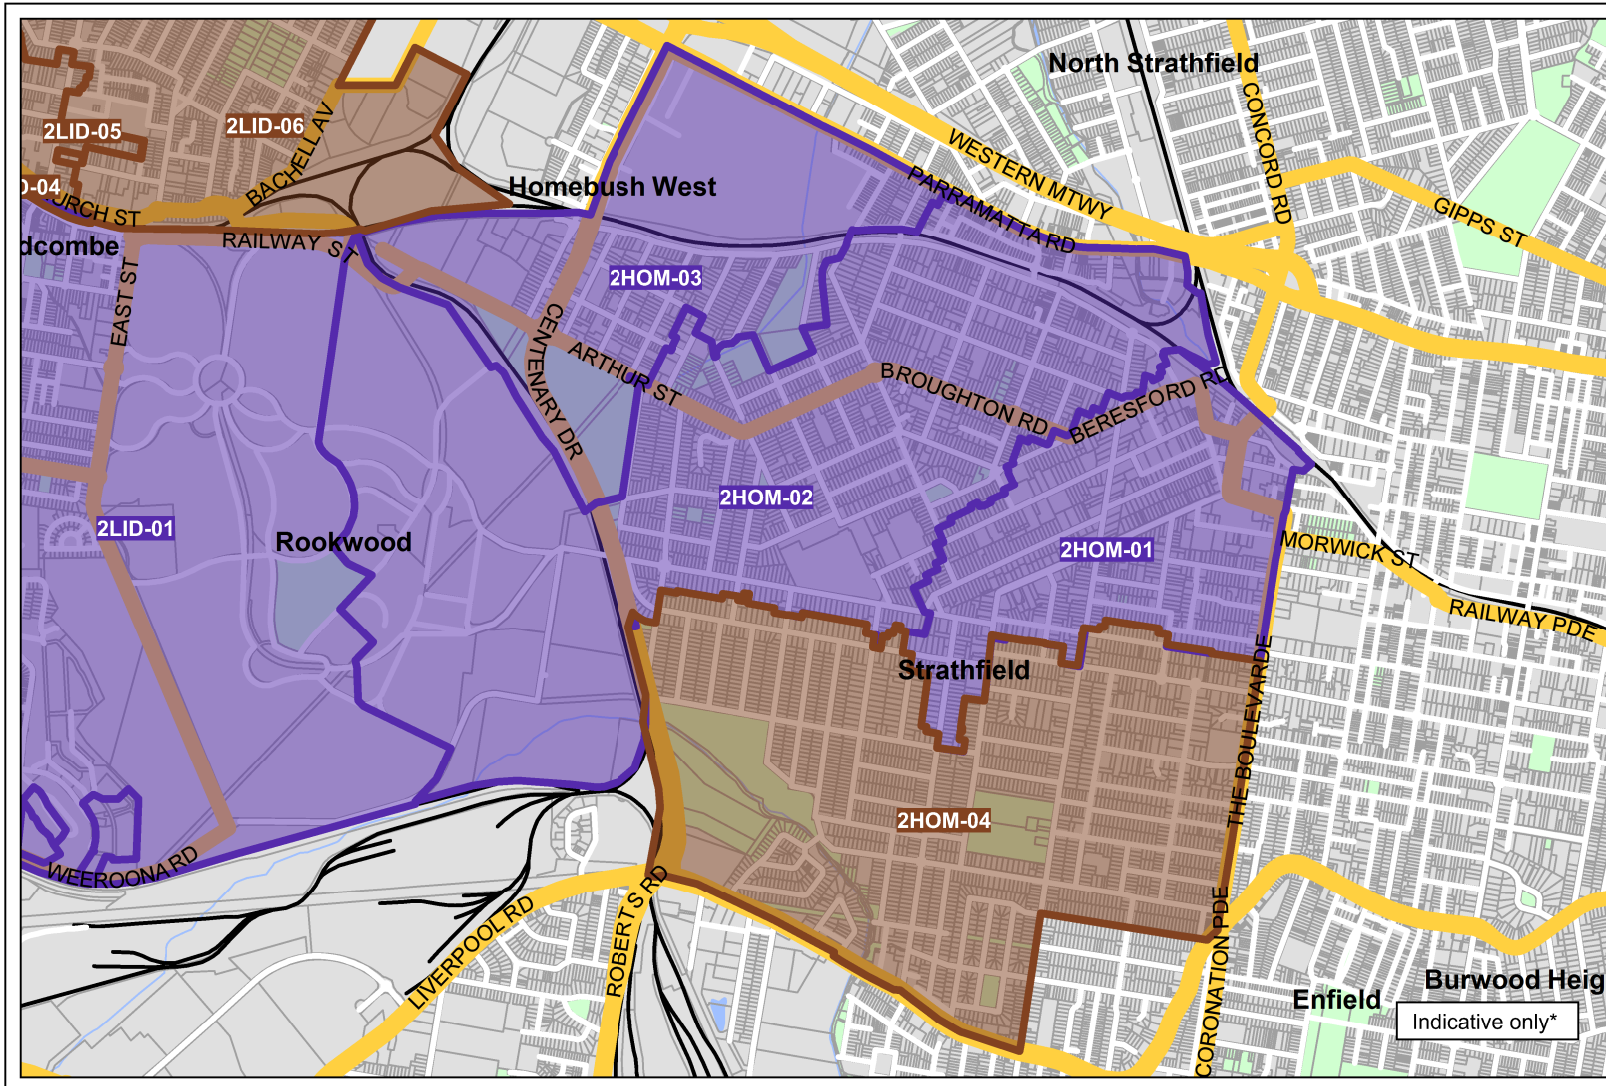

Homebush Fixed-line Serving Area

NEW SOUTH WALES

Key:

- Fixed-line covering area* - Service available
- Fixed-line covering area* - Build commenced

* This map identifies areas where NBN Co has commenced building its fixed-line network. Build commenced means that NBN Co has issued contract instructions to construction partners so they can commence work in this area. From the start of construction until the network is activated, NBN Co undertakes construction steps that may result in changes to the design of the network and movement of the boundaries. This map may be updated in future if there are such boundary changes. As a result this map is for illustrative purposes only and is not suitable for legal, engineering or surveying purposes.