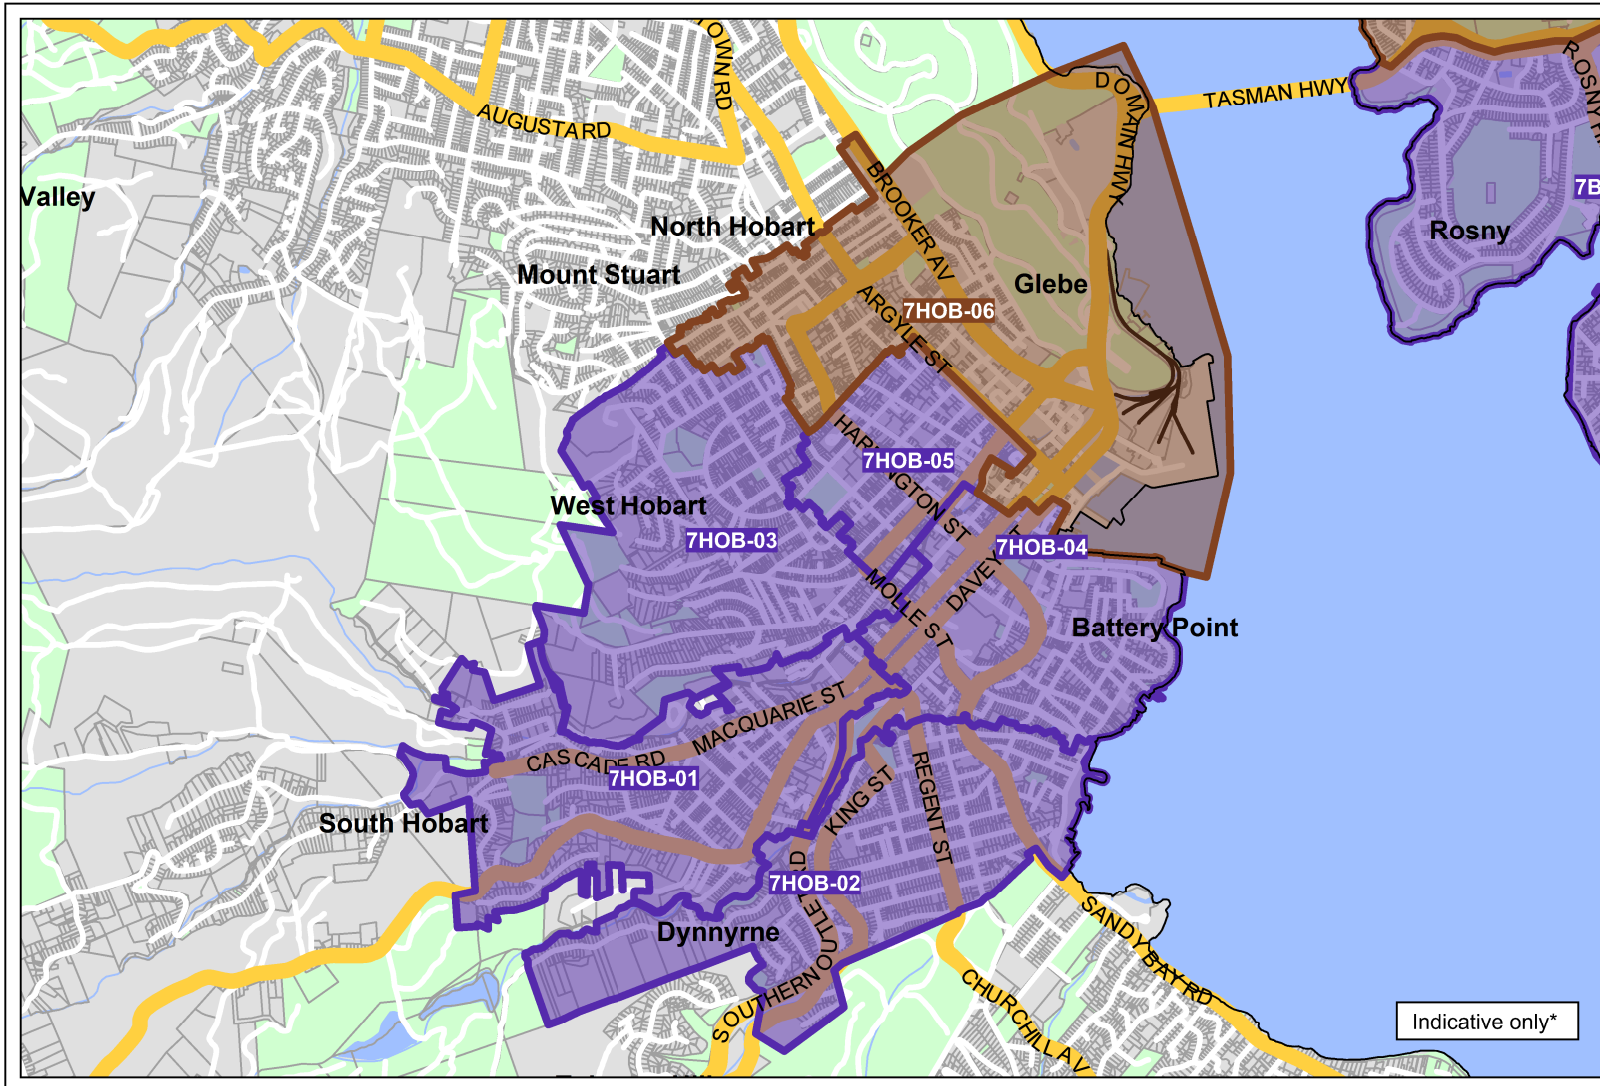

Hobart Fixed-line Serving Area

TASMANIA

Key:

- Fixed-line covering area* - Service available
- Fixed-line covering area* - Build commenced

* This map identifies areas where NBN Co has commenced building its fixed-line network. Build commenced means that NBN Co has issued contract instructions to construction partners so they can commence work in this area. From the start of construction until the network is activated, NBN Co undertakes construction steps that may result in changes to the design of the network and movement of the boundaries. This map may be updated in future if there are such boundary changes. As a result this map is for illustrative purposes only and is not suitable for legal, engineering or surveying purposes.