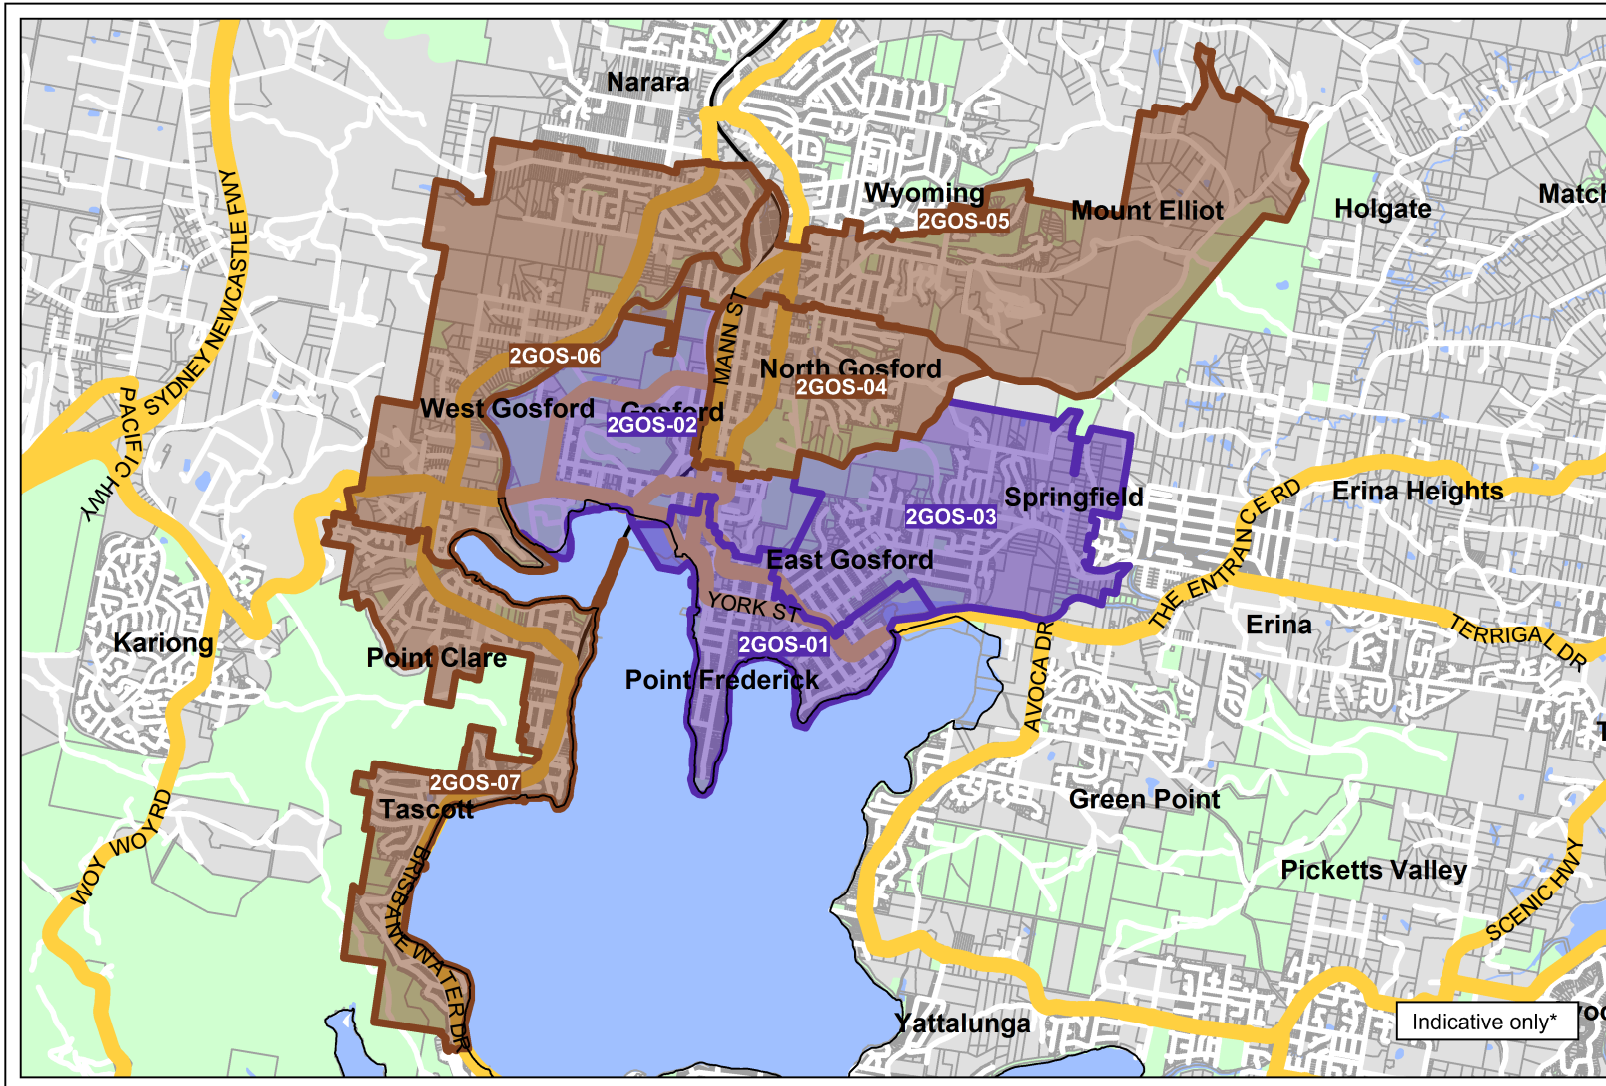

Gosford Fixed-line Serving Area

NEW SOUTH WALES

Key:

- Fixed-line covering area* - Service available
- Fixed-line covering area* - Build commenced

* This map identifies areas where NBN Co has commenced building its fixed-line network. Build commenced means that NBN Co has issued contract instructions to construction partners so they can commence work in this area. From the start of construction until the network is activated, NBN Co undertakes construction steps that may result in changes to the design of the network and movement of the boundaries. This map may be updated in future if there are such boundary changes. As a result this map is for illustrative purposes only and is not suitable for legal, engineering or surveying purposes.