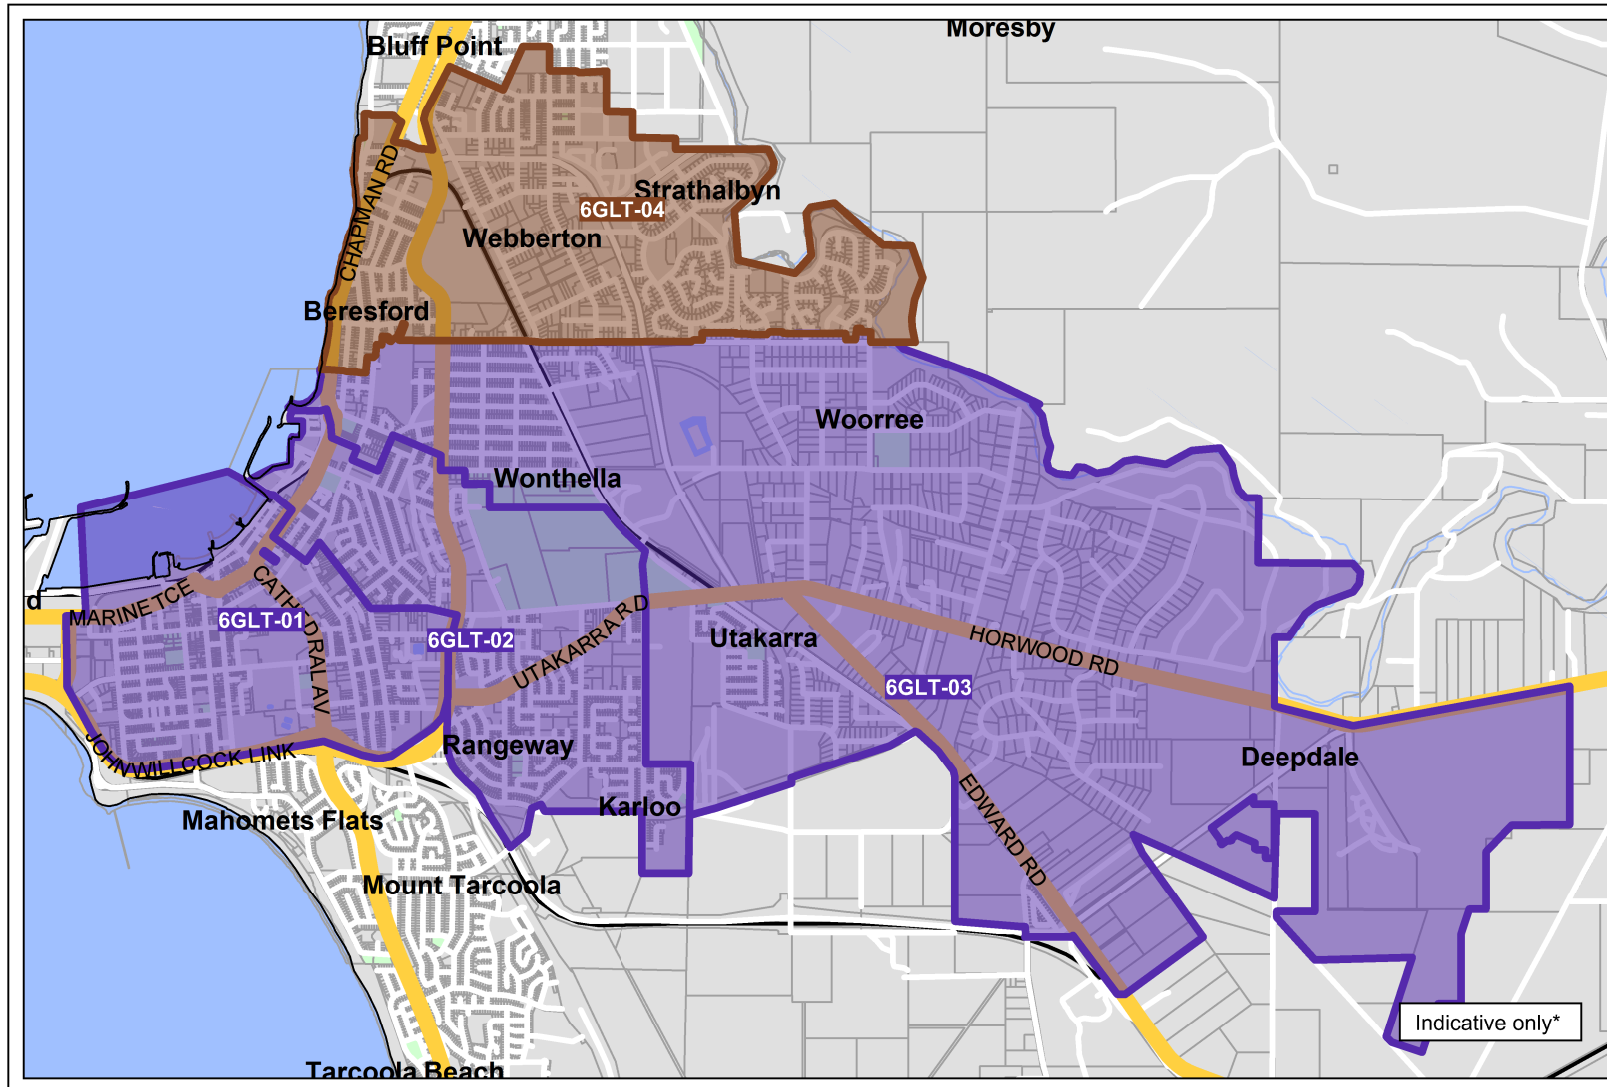

Geraldton Fixed-line Serving Area

WESTERN AUSTRALIA

Key:

- Fixed-line covering area* - Service available
- Fixed-line covering area* - Build commenced

* This map identifies areas where NBN Co has commenced building its fixed-line network. Build commenced means that NBN Co has issued contract instructions to construction partners so they can commence work in this area. From the start of construction until the network is activated, NBN Co undertakes construction steps that may result in changes to the design of the network and movement of the boundaries. This map may be updated in future if there are such boundary changes. As a result this map is for illustrative purposes only and is not suitable for legal, engineering or surveying purposes.