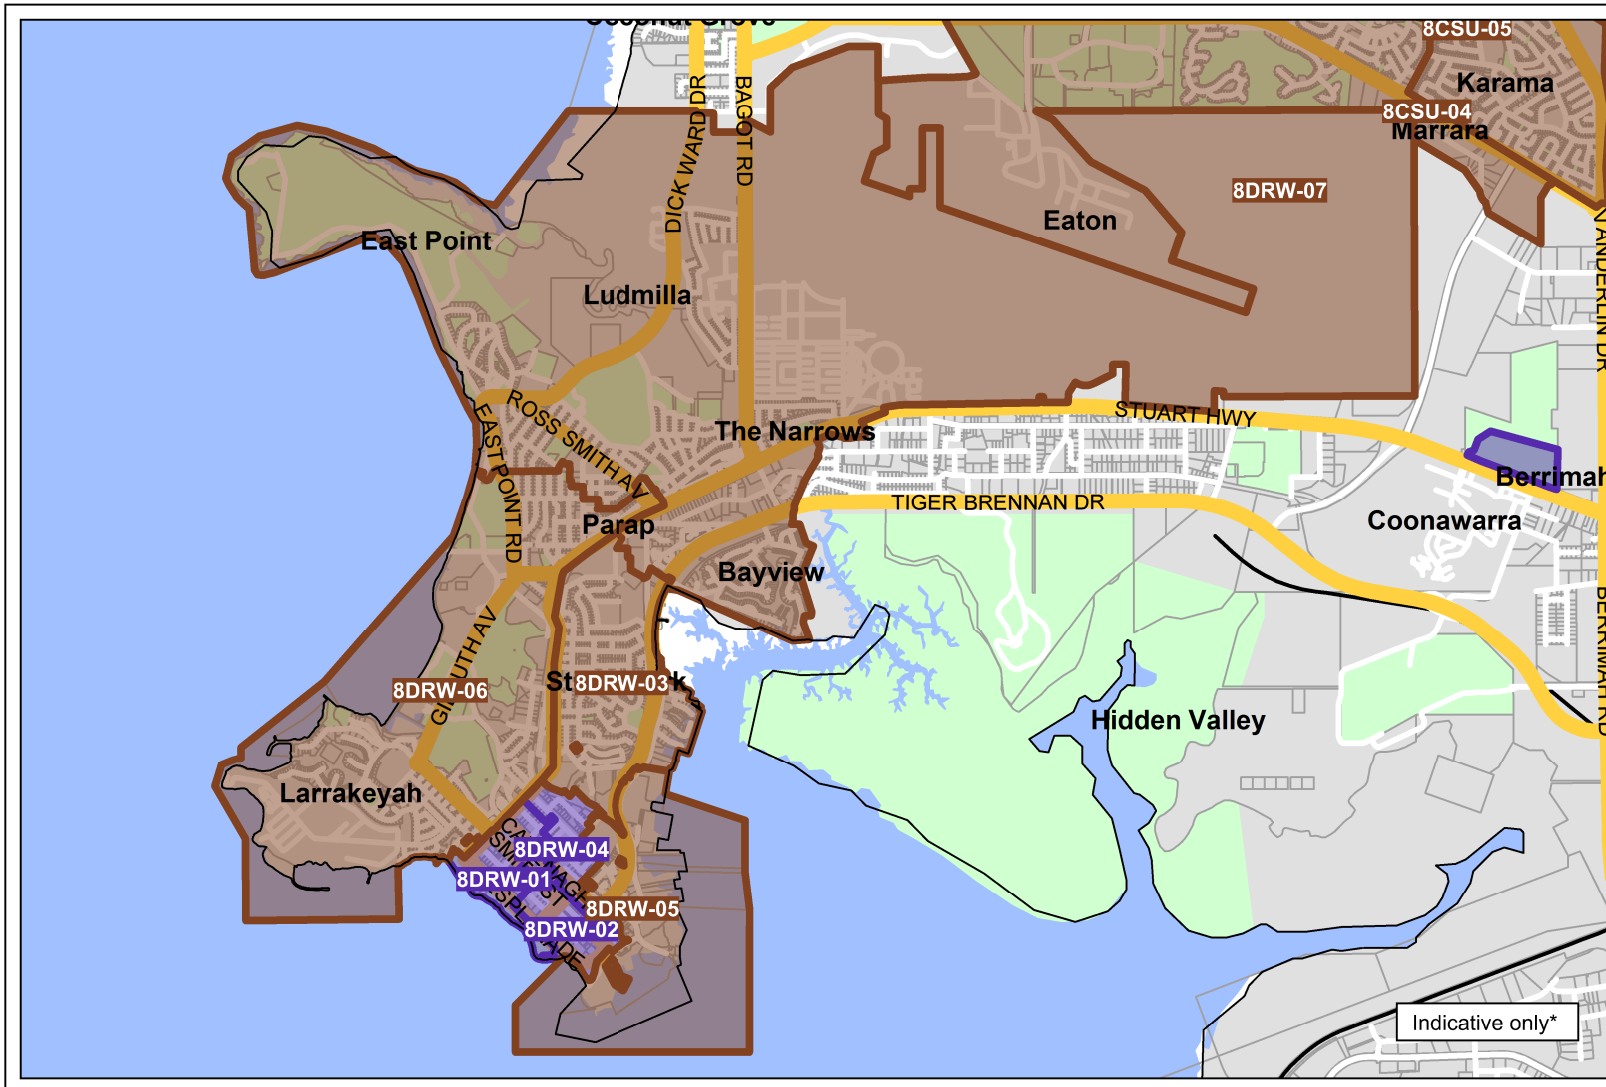

Darwin Fixed-line Serving Area

NORTHERN TERRITORY

Key:

- Fixed-line covering area* - Service available
- Fixed-line covering area* - Build commenced

* This map identifies areas where NBN Co has commenced building its fixed-line network. Build commenced means that NBN Co has issued contract instructions to construction partners so they can commence work in this area. From the start of construction until the network is activated, NBN Co undertakes construction steps that may result in changes to the design of the network and movement of the boundaries. This map may be updated in future if there are such boundary changes. As a result this map is for illustrative purposes only and is not suitable for legal, engineering or surveying purposes.