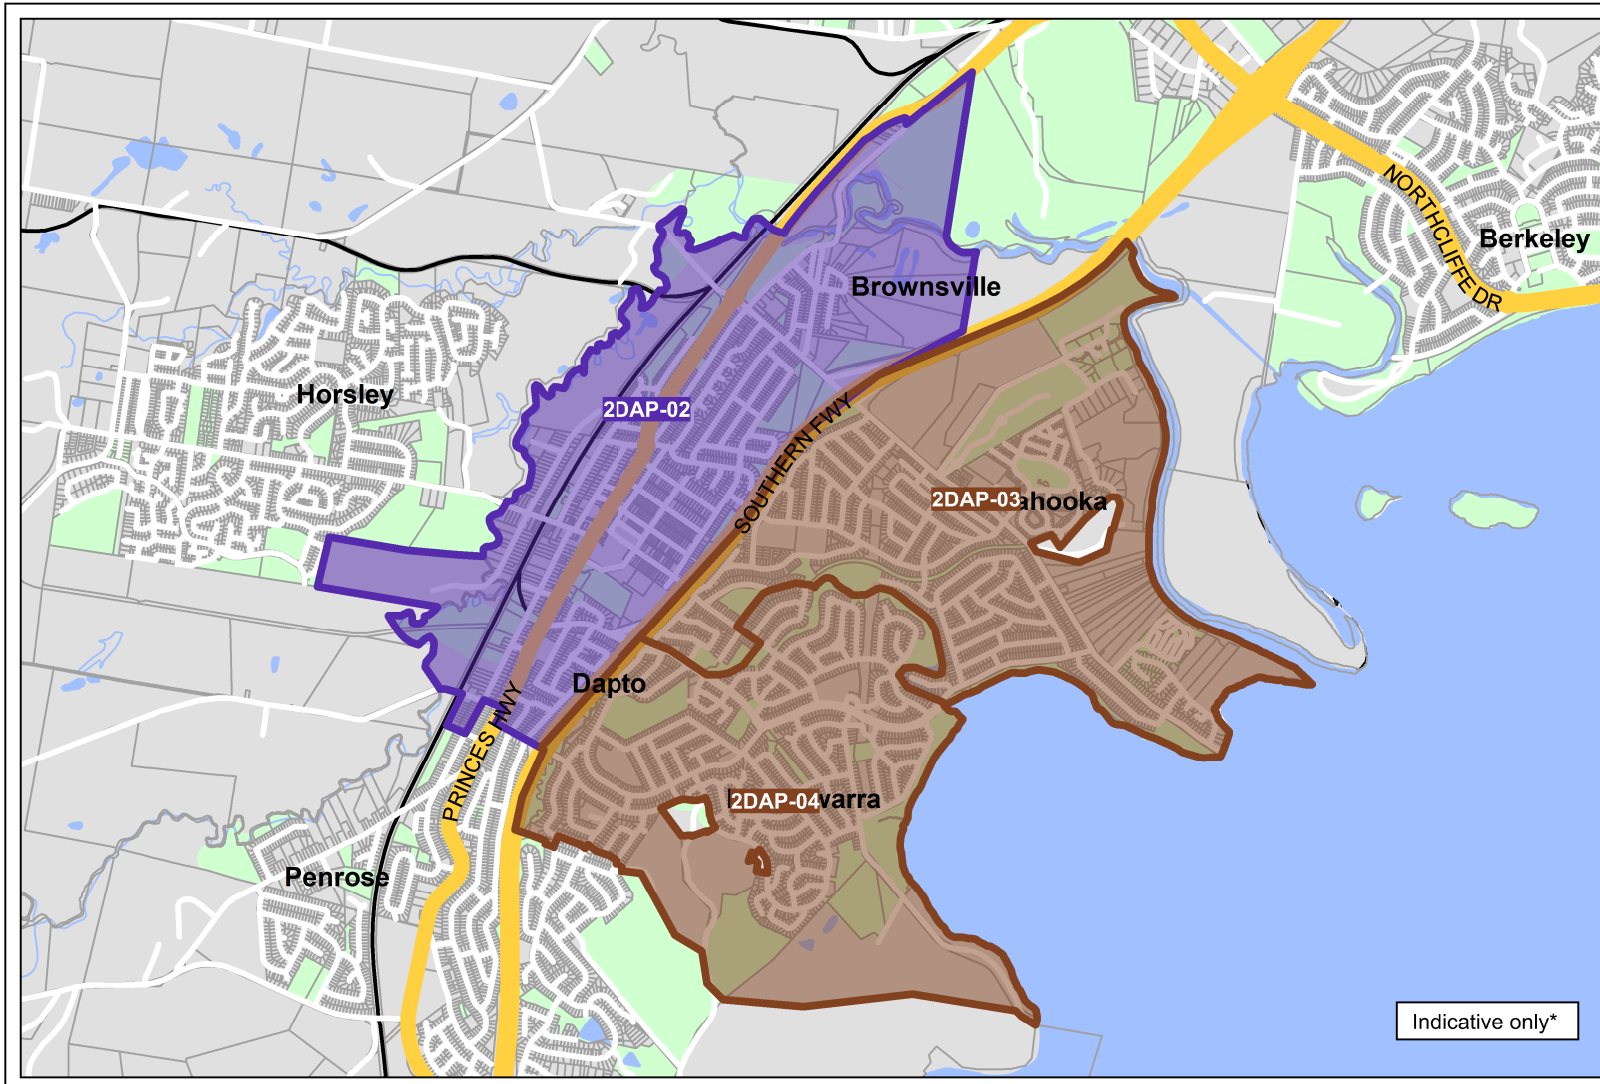

Dapto Fixed-line Serving Area

NEW SOUTH WALES

Key:

- Fixed-line covering area* - Service available
- Fixed-line covering area* - Build commenced

* This map identifies areas where NBN Co has commenced building its fixed-line network. Build commenced means that NBN Co has issued contract instructions to construction partners so they can commence work in this area. From the start of construction until the network is activated, NBN Co undertakes construction steps that may result in changes to the design of the network and movement of the boundaries. This map may be updated in future if there are such boundary changes. As a result this map is for illustrative purposes only and is not suitable for legal, engineering or surveying purposes.