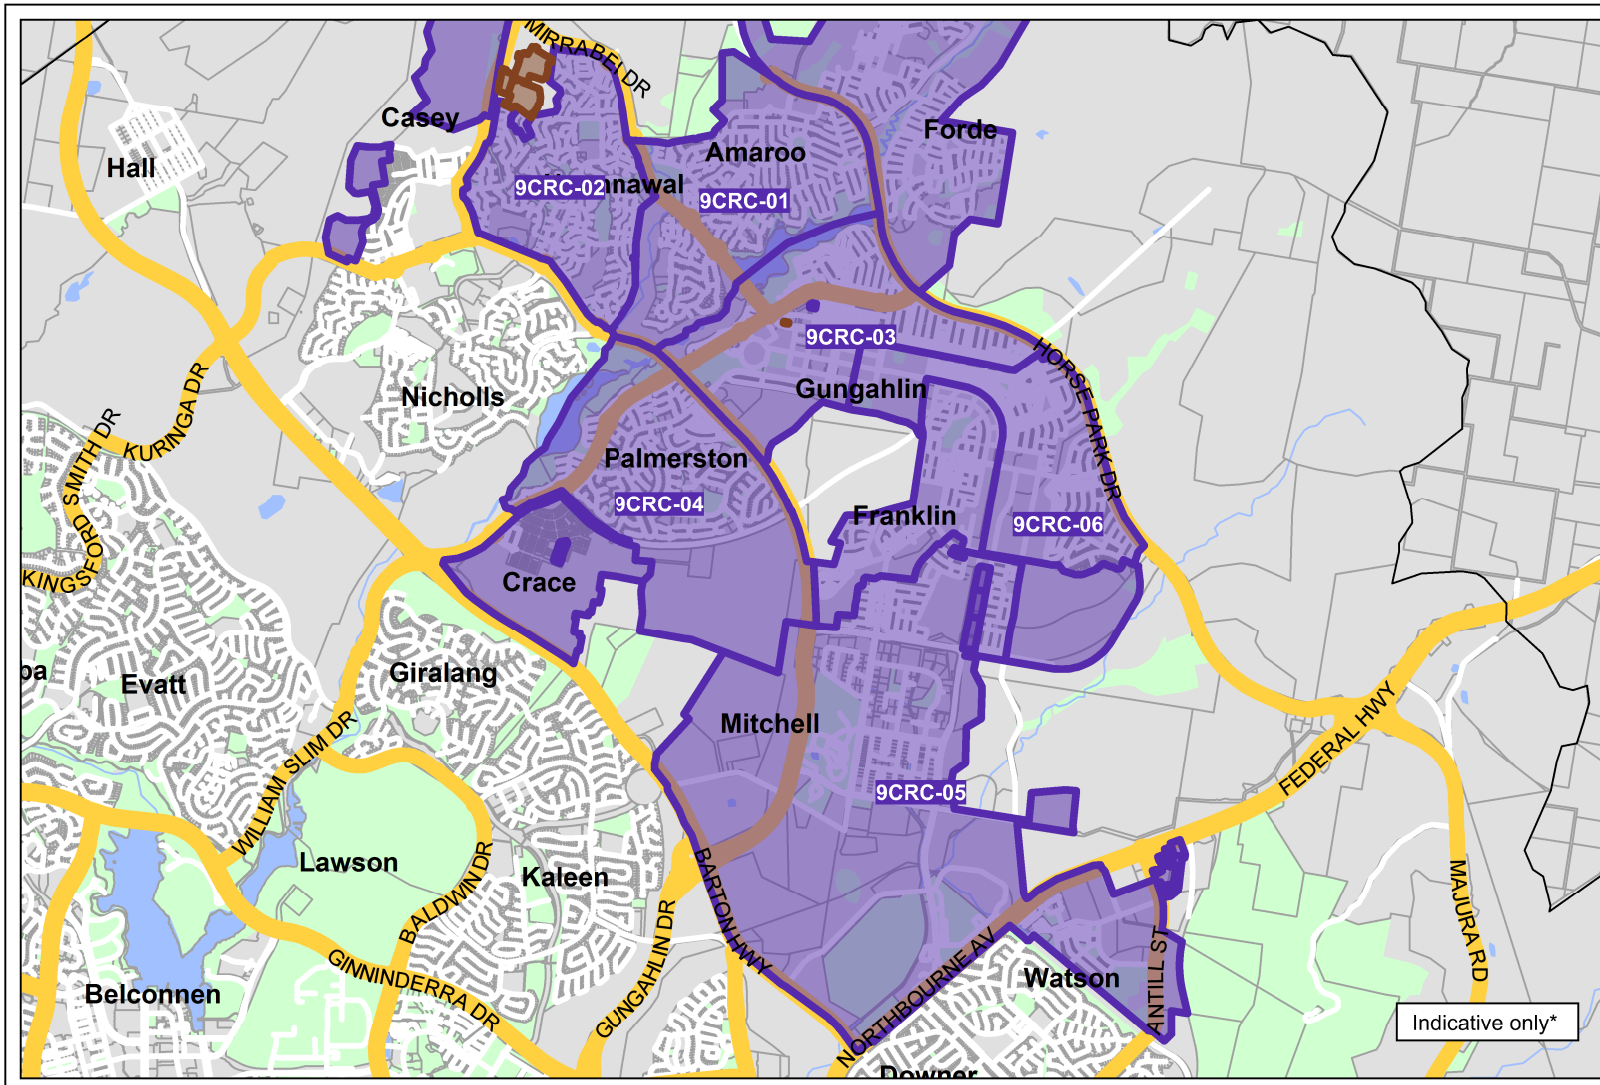

Crace Fixed-line Serving Area

AUSTRALIAN CAPITAL TERRITORY

Key:

- Fixed-line covering area* - Service available
- Fixed-line covering area* - Build commenced

* This map identifies areas where NBN Co has commenced building its fixed-line network. Build commenced means that NBN Co has issued contract instructions to construction partners so they can commence work in this area. From the start of construction until the network is activated, NBN Co undertakes construction steps that may result in changes to the design of the network and movement of the boundaries. This map may be updated in future if there are such boundary changes. As a result this map is for illustrative purposes only and is not suitable for legal, engineering or surveying purposes.