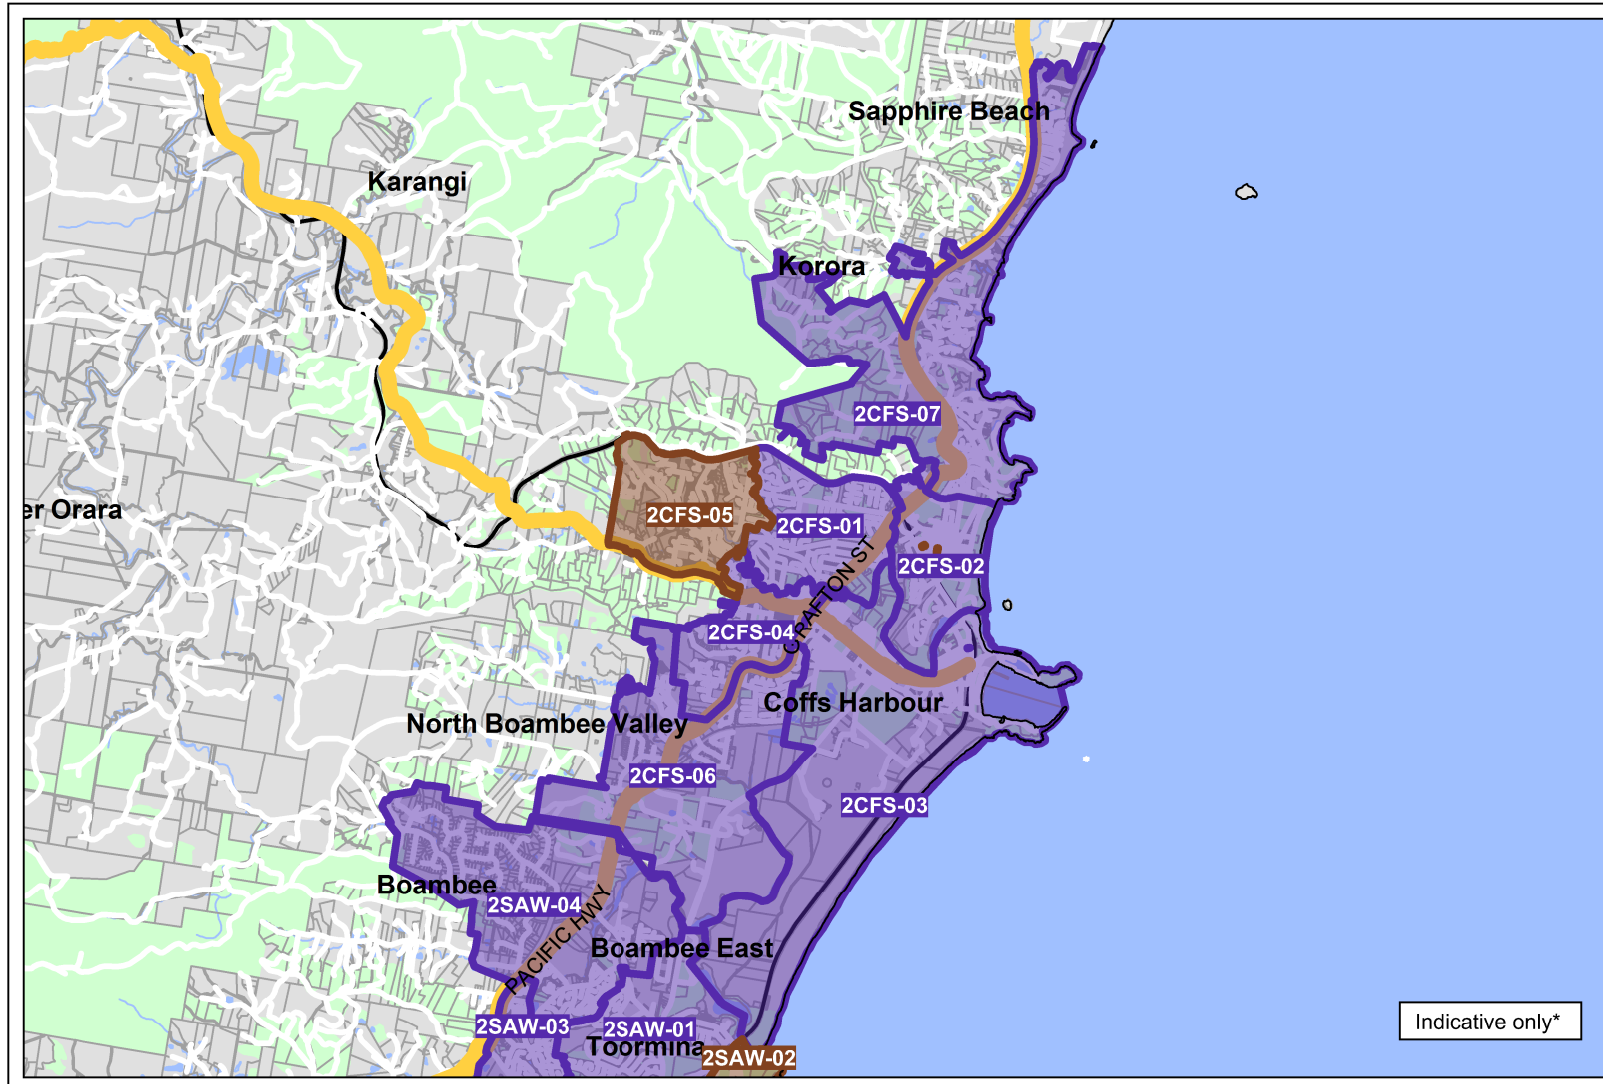

Coffs Harbour Fixed-line Serving Area

NEW SOUTH WALES

* This map identifies areas where NBN Co has commenced building its fixed-line network. Build commenced means that NBN Co has issued contract instructions to construction partners so they can commence work in this area. From the start of construction until the network is activated, NBN Co undertakes construction steps that may result in changes to the design of the network and movement of the boundaries. This map may be updated in future if there are such boundary changes. As a result this map is for illustrative purposes only and is not suitable for legal, engineering or surveying purposes.