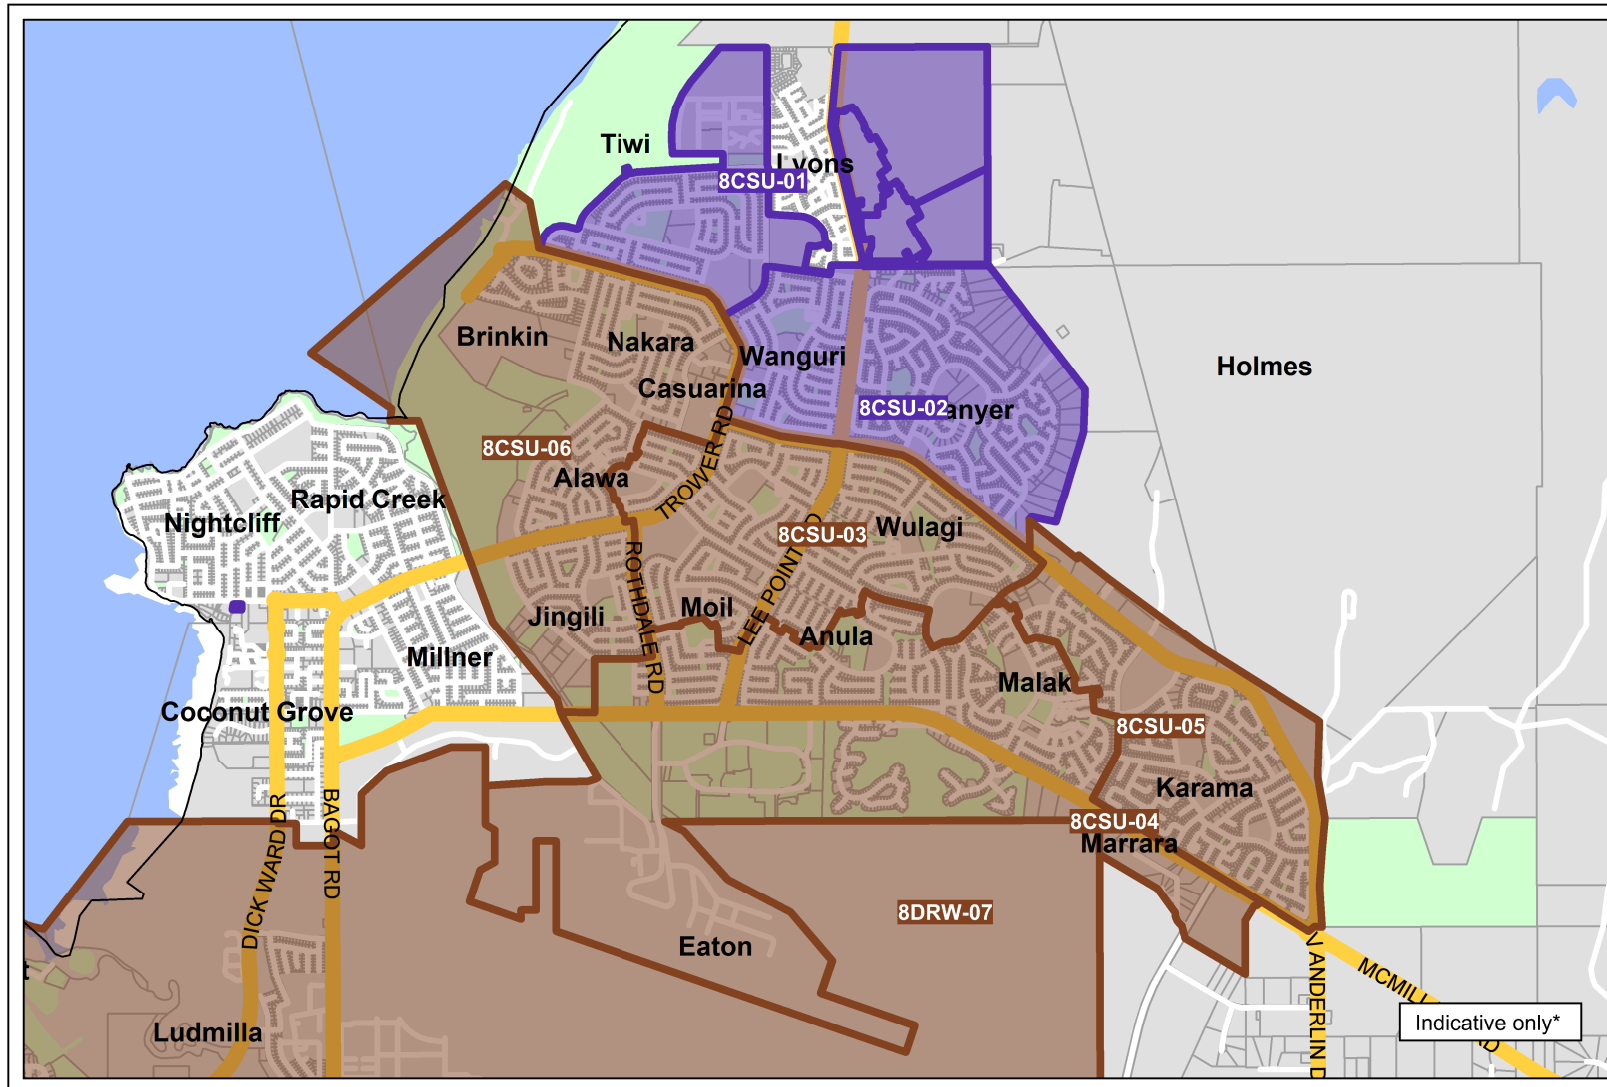

# Casuarina Fixed-line Serving Area

NORTHERN TERRITORY

**Key:**

- Fixed-line covering area\* - Service available
- Fixed-line covering area\* - Build commenced

\* This map identifies areas where NBN Co has commenced building its fixed-line network. Build commenced means that NBN Co has issued contract instructions to construction partners so they can commence work in this area. From the start of construction until the network is activated, NBN Co undertakes construction steps that may result in changes to the design of the network and movement of the boundaries. This map may be updated in future if there are such boundary changes. As a result this map is for illustrative purposes only and is not suitable for legal, engineering or surveying purposes.