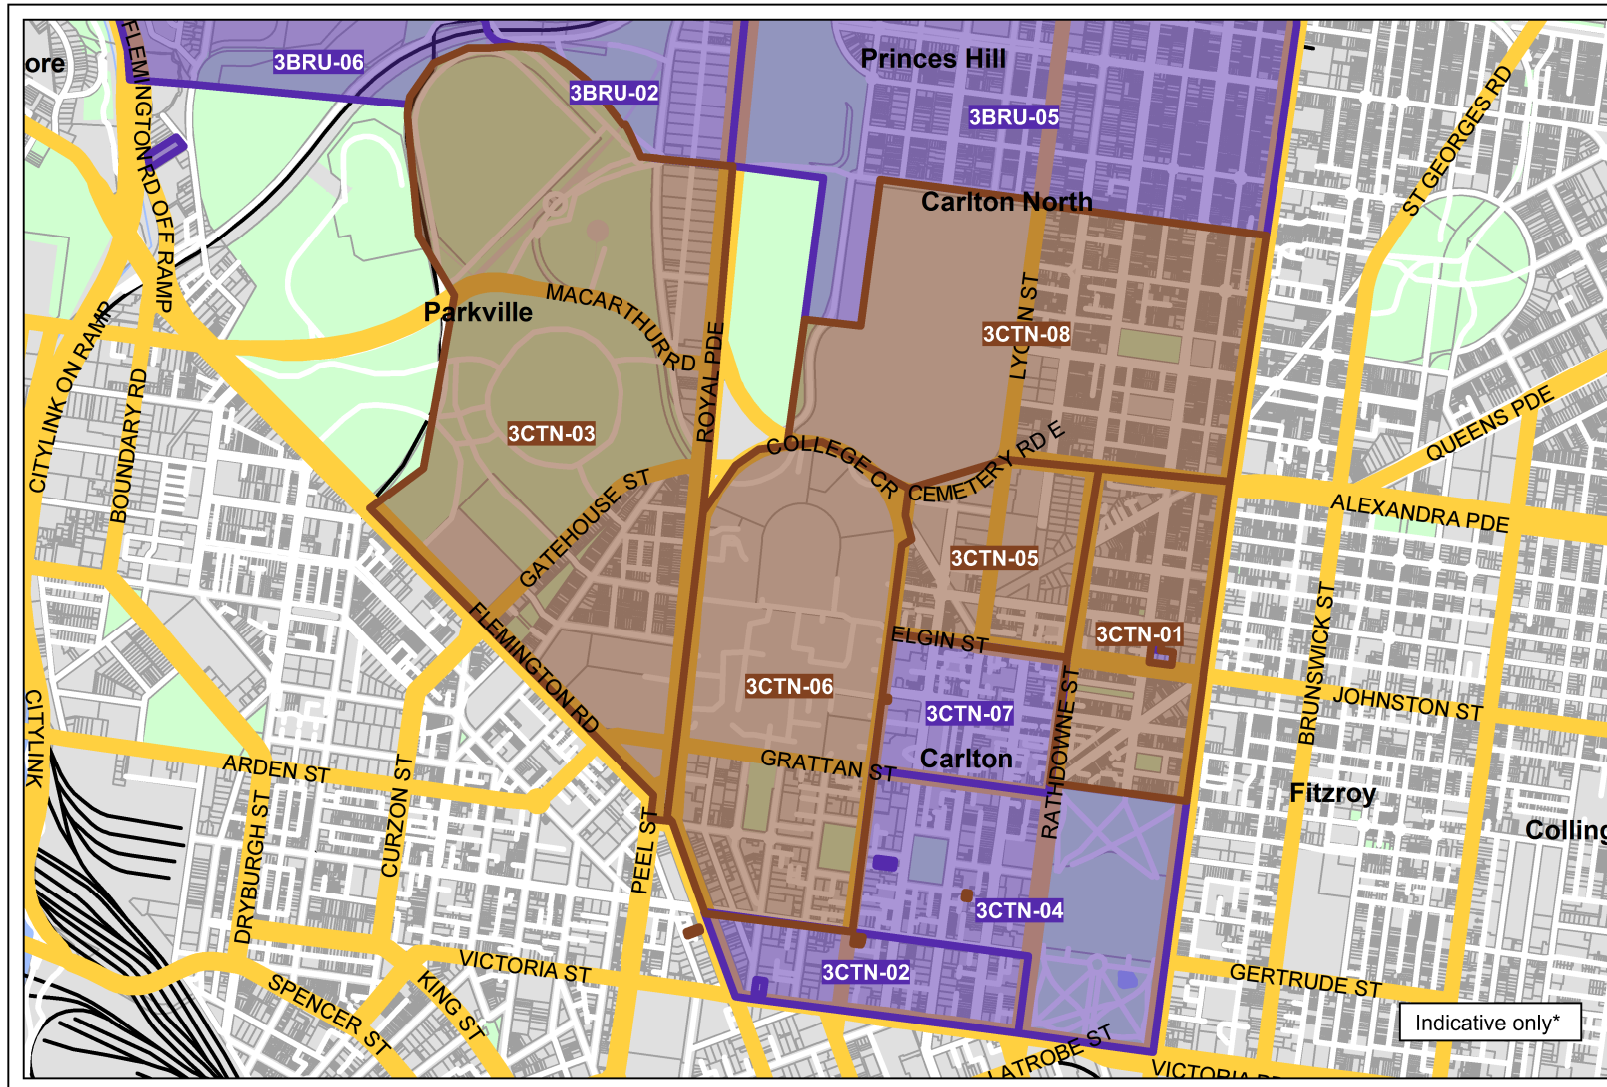

Carlton Fixed-line Serving Area

VICTORIA

Key:

- Fixed-line covering area* - Service available
- Fixed-line covering area* - Build commenced

* This map identifies areas where NBN Co has commenced building its fixed-line network. Build commenced means that NBN Co has issued contract instructions to construction partners so they can commence work in this area. From the start of construction until the network is activated, NBN Co undertakes construction steps that may result in changes to the design of the network and movement of the boundaries. This map may be updated in future if there are such boundary changes. As a result this map is for illustrative purposes only and is not suitable for legal, engineering or surveying purposes.