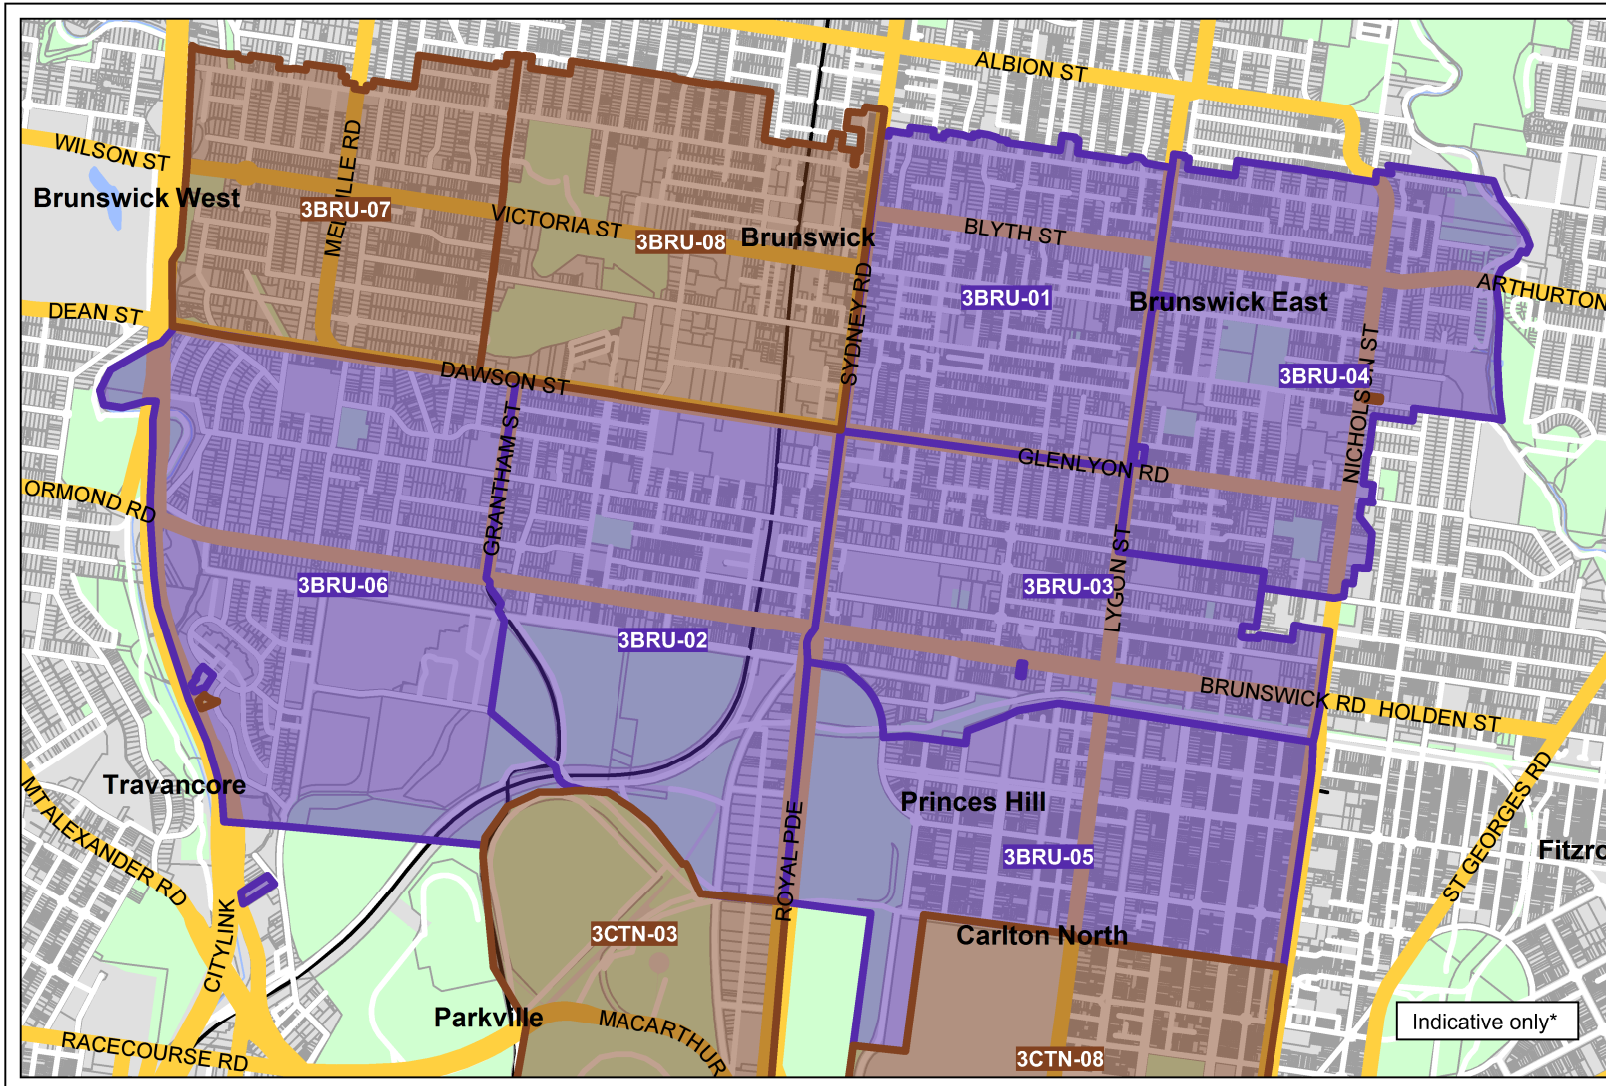

# Brunswick Fixed-line Serving Area

VICTORIA

**Key:**

- Fixed-line covering area\* - Service available
- Fixed-line covering area\* - Build commenced

\* This map identifies areas where NBN Co has commenced building its fixed-line network. Build commenced means that NBN Co has issued contract instructions to construction partners so they can commence work in this area. From the start of construction until the network is activated, NBN Co undertakes construction steps that may result in changes to the design of the network and movement of the boundaries. This map may be updated in future if there are such boundary changes. As a result this map is for illustrative purposes only and is not suitable for legal, engineering or surveying purposes.