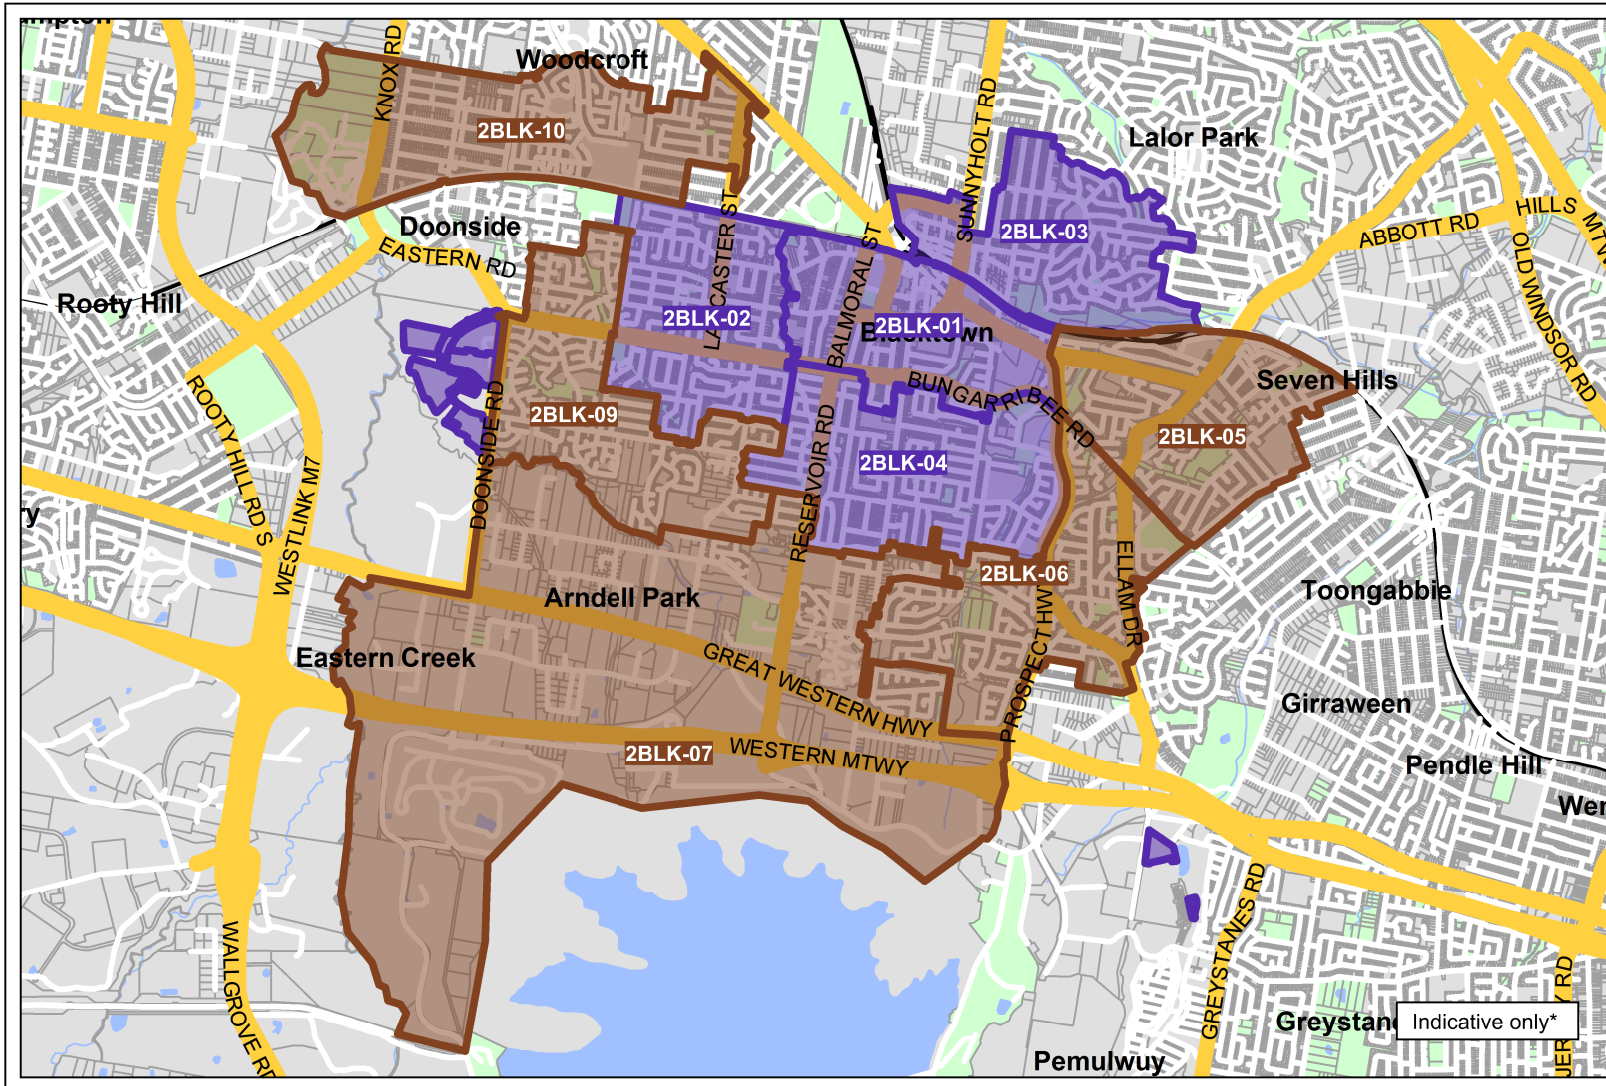

Blacktown Fixed-line Serving Area

NEW SOUTH WALES

Key:

- Fixed-line covering area* - Service available
- Fixed-line covering area* - Build commenced

* This map identifies areas where NBN Co has commenced building its fixed-line network. Build commenced means that NBN Co has issued contract instructions to construction partners so they can commence work in this area. From the start of construction until the network is activated, NBN Co undertakes construction steps that may result in changes to the design of the network and movement of the boundaries. This map may be updated in future if there are such boundary changes. As a result this map is for illustrative purposes only and is not suitable for legal, engineering or surveying purposes.