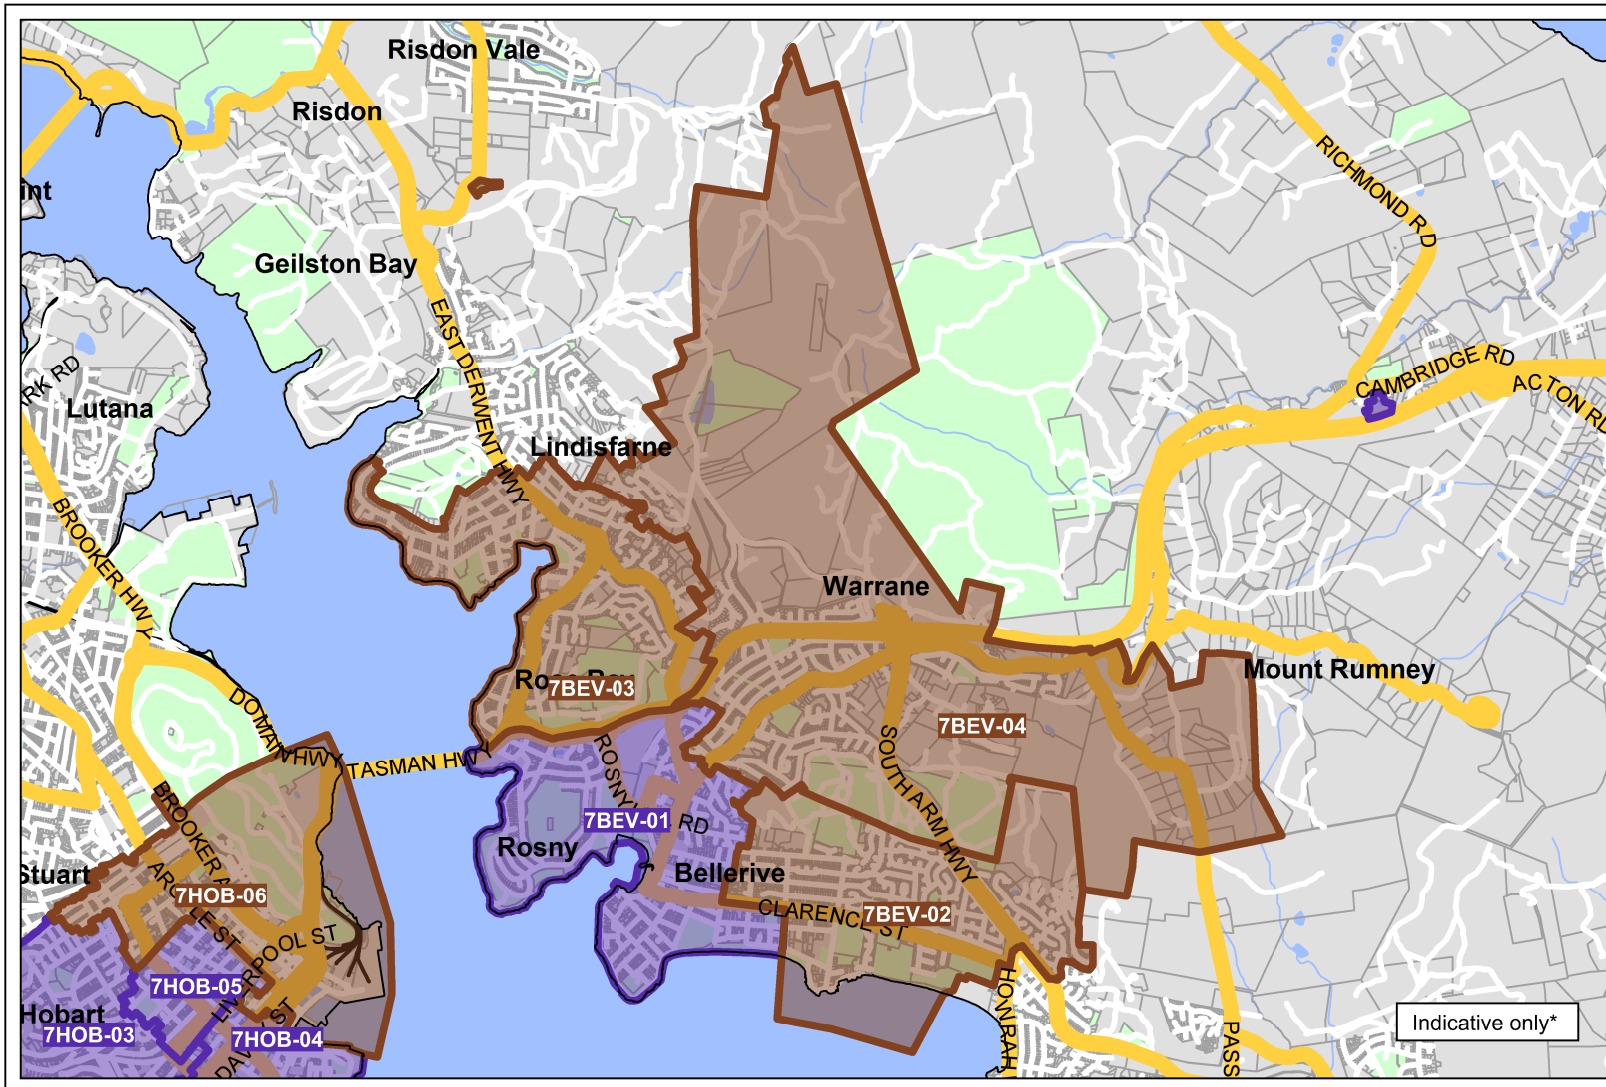

Bellerive Fixed-line Serving Area

TASMANIA

Key:

- Fixed-line covering area* - Service available
- Fixed-line covering area* - Build commenced

* This map identifies areas where NBN Co has commenced building its fixed-line network. Build commenced means that NBN Co has issued contract instructions to construction partners so they can commence work in this area. From the start of construction until the network is activated, NBN Co undertakes construction steps that may result in changes to the design of the network and movement of the boundaries. This map may be updated in future if there are such boundary changes. As a result this map is for illustrative purposes only and is not suitable for legal, engineering or surveying purposes.