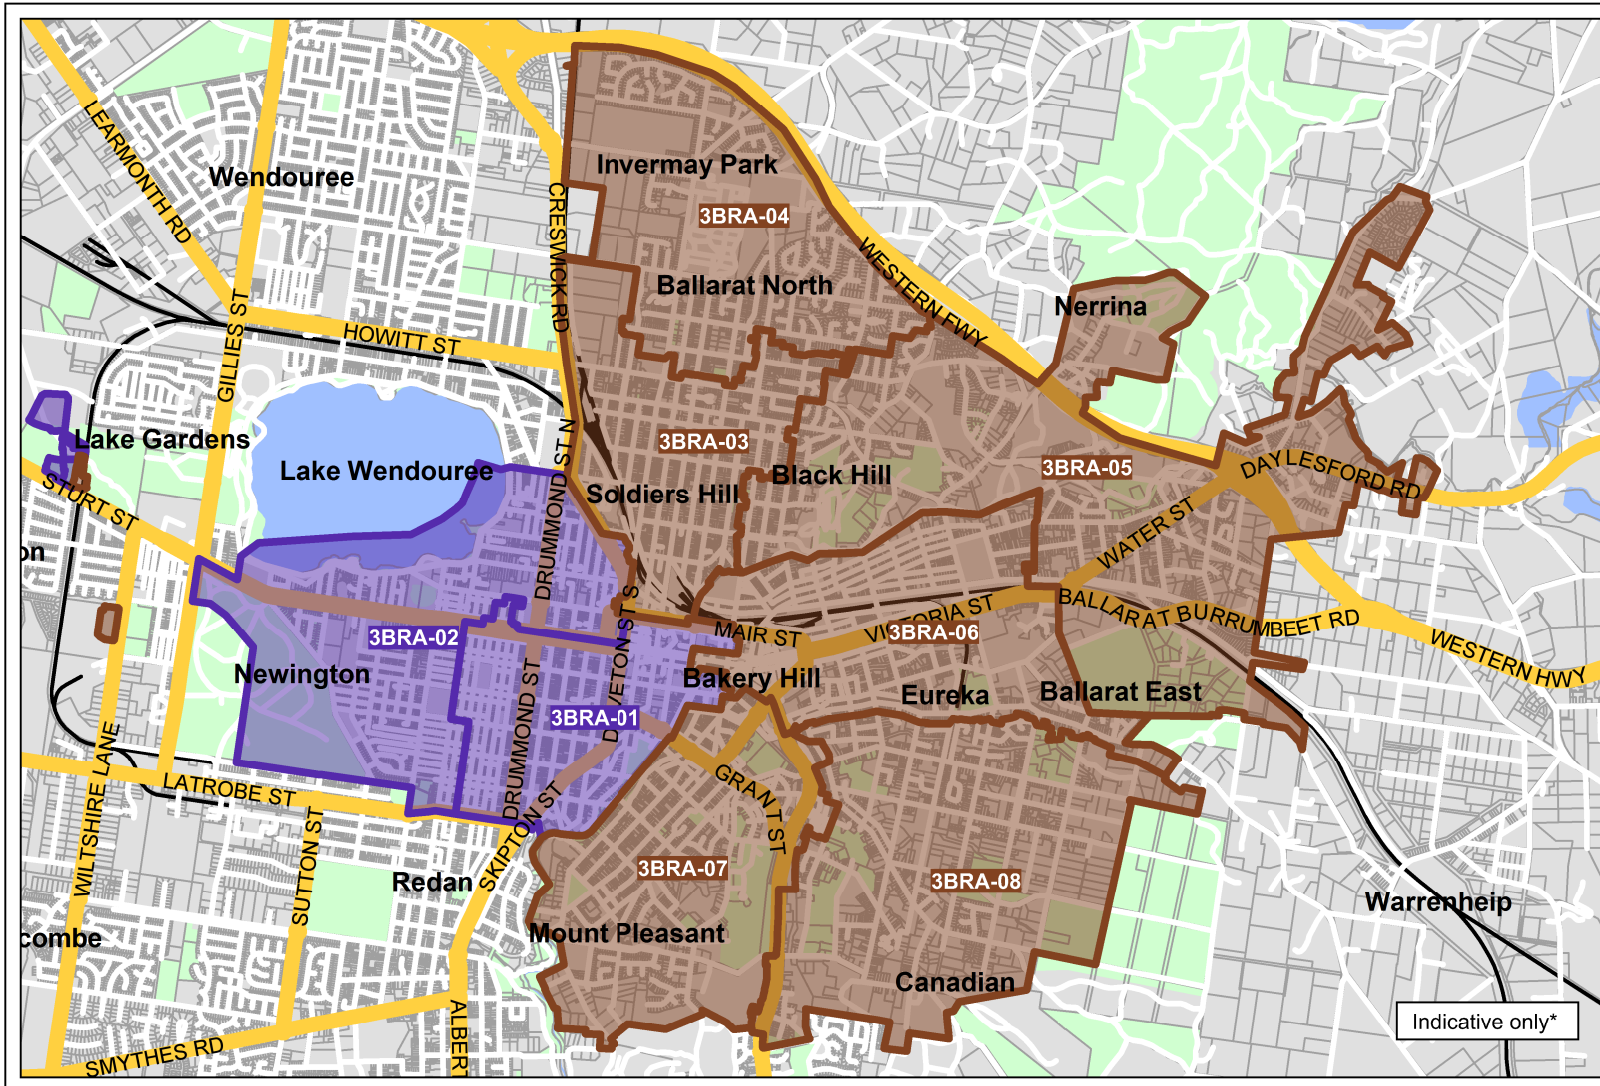

Ballarat Fixed-line Serving Area

VICTORIA

Key:

- Fixed-line covering area* - Service available
- Fixed-line covering area* - Build commenced

* This map identifies areas where NBN Co has commenced building its fixed-line network. Build commenced means that NBN Co has issued contract instructions to construction partners so they can commence work in this area. From the start of construction until the network is activated, NBN Co undertakes construction steps that may result in changes to the design of the network and movement of the boundaries. This map may be updated in future if there are such boundary changes. As a result this map is for illustrative purposes only and is not suitable for legal, engineering or surveying purposes.