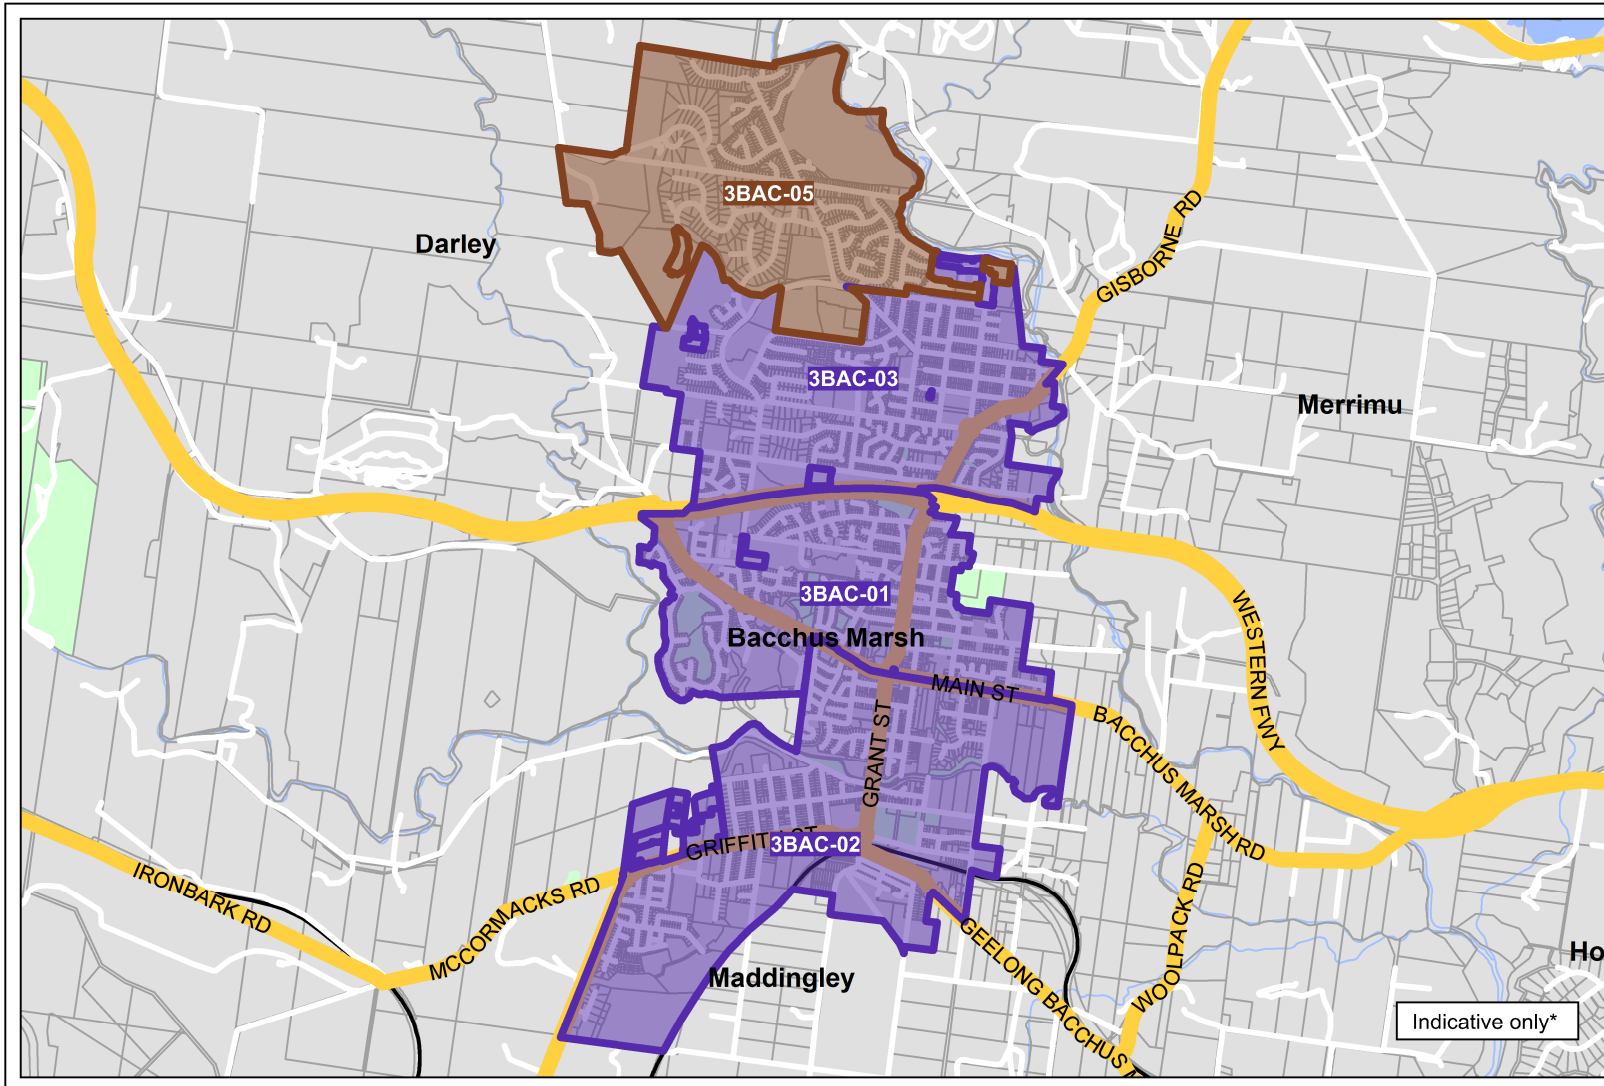

Bacchus Marsh Fixed-line Serving Area

VICTORIA

Key:

- Fixed-line covering area* - Service available
- Fixed-line covering area* - Build commenced

* This map identifies areas where NBN Co has commenced building its fixed-line network. Build commenced means that NBN Co has issued contract instructions to construction partners so they can commence work in this area. From the start of construction until the network is activated, NBN Co undertakes construction steps that may result in changes to the design of the network and movement of the boundaries. This map may be updated in future if there are such boundary changes. As a result this map is for illustrative purposes only and is not suitable for legal, engineering or surveying purposes.