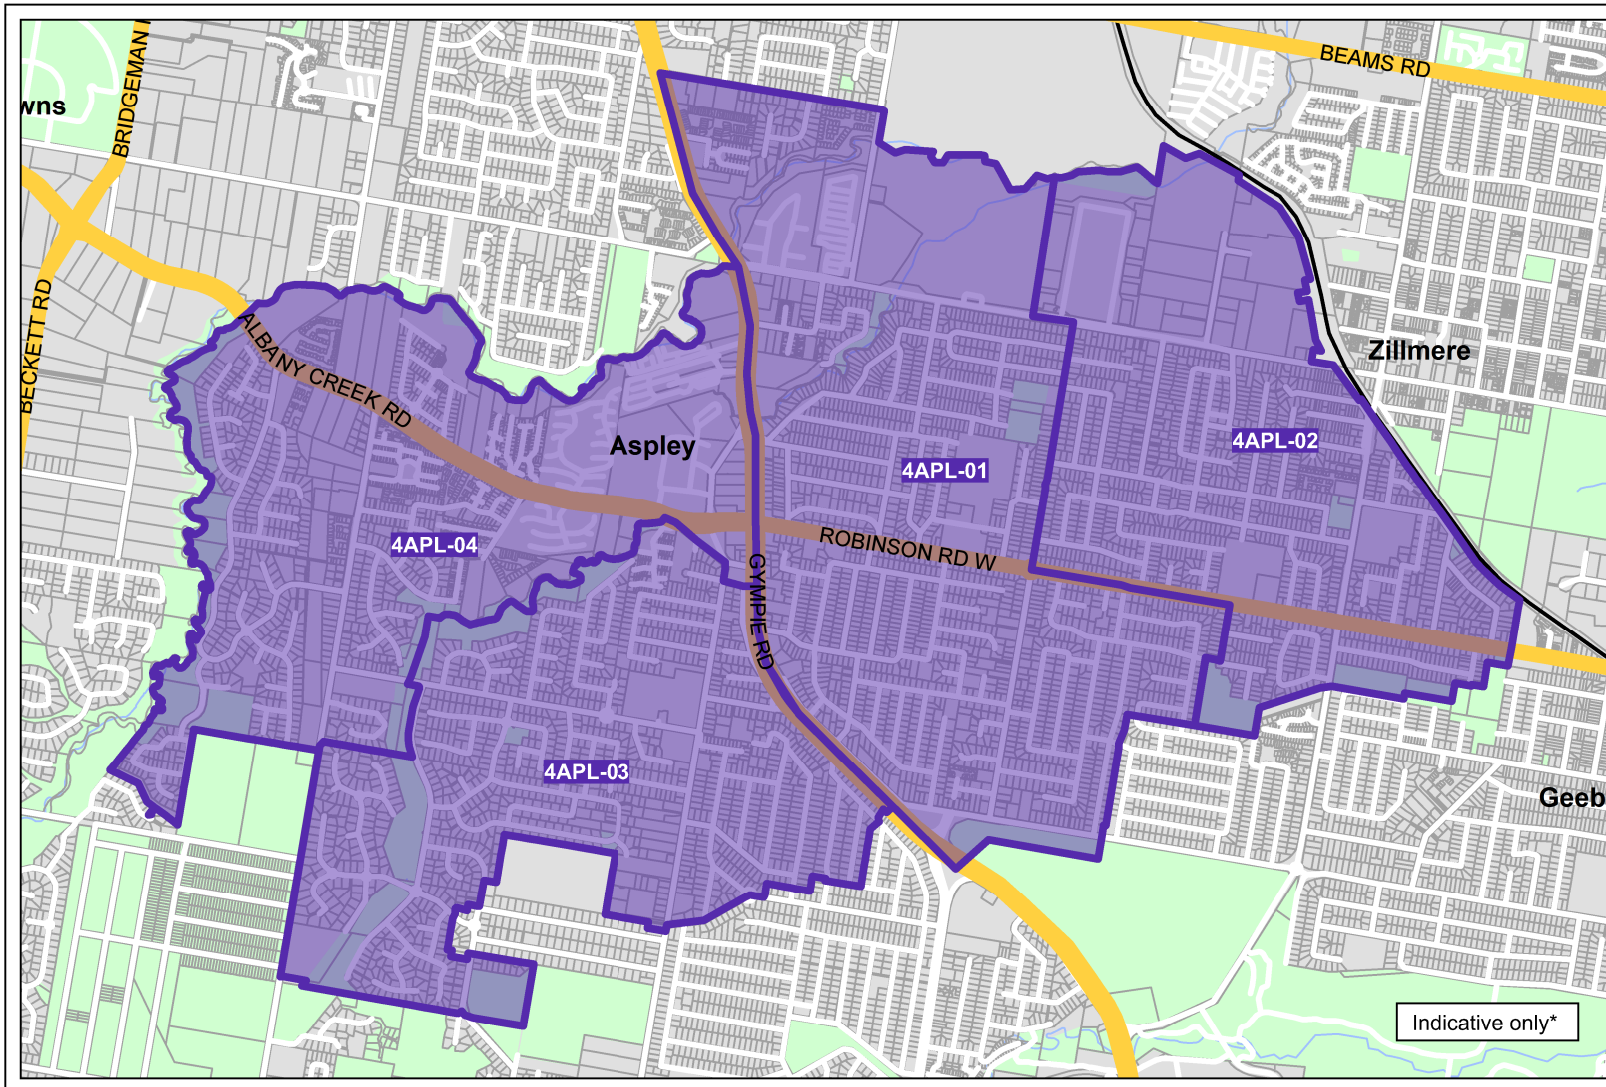

# Aspley Fixed-line Serving Area

QUEENSLAND

**Key:**

- Fixed-line covering area\* - Service available
- Fixed-line covering area\* - Build commenced

\* This map identifies areas where NBN Co has commenced building its fixed-line network. Build commenced means that NBN Co has issued contract instructions to construction partners so they can commence work in this area. From the start of construction until the network is activated, NBN Co undertakes construction steps that may result in changes to the design of the network and movement of the boundaries. This map may be updated in future if there are such boundary changes. As a result this map is for illustrative purposes only and is not suitable for legal, engineering or surveying purposes.