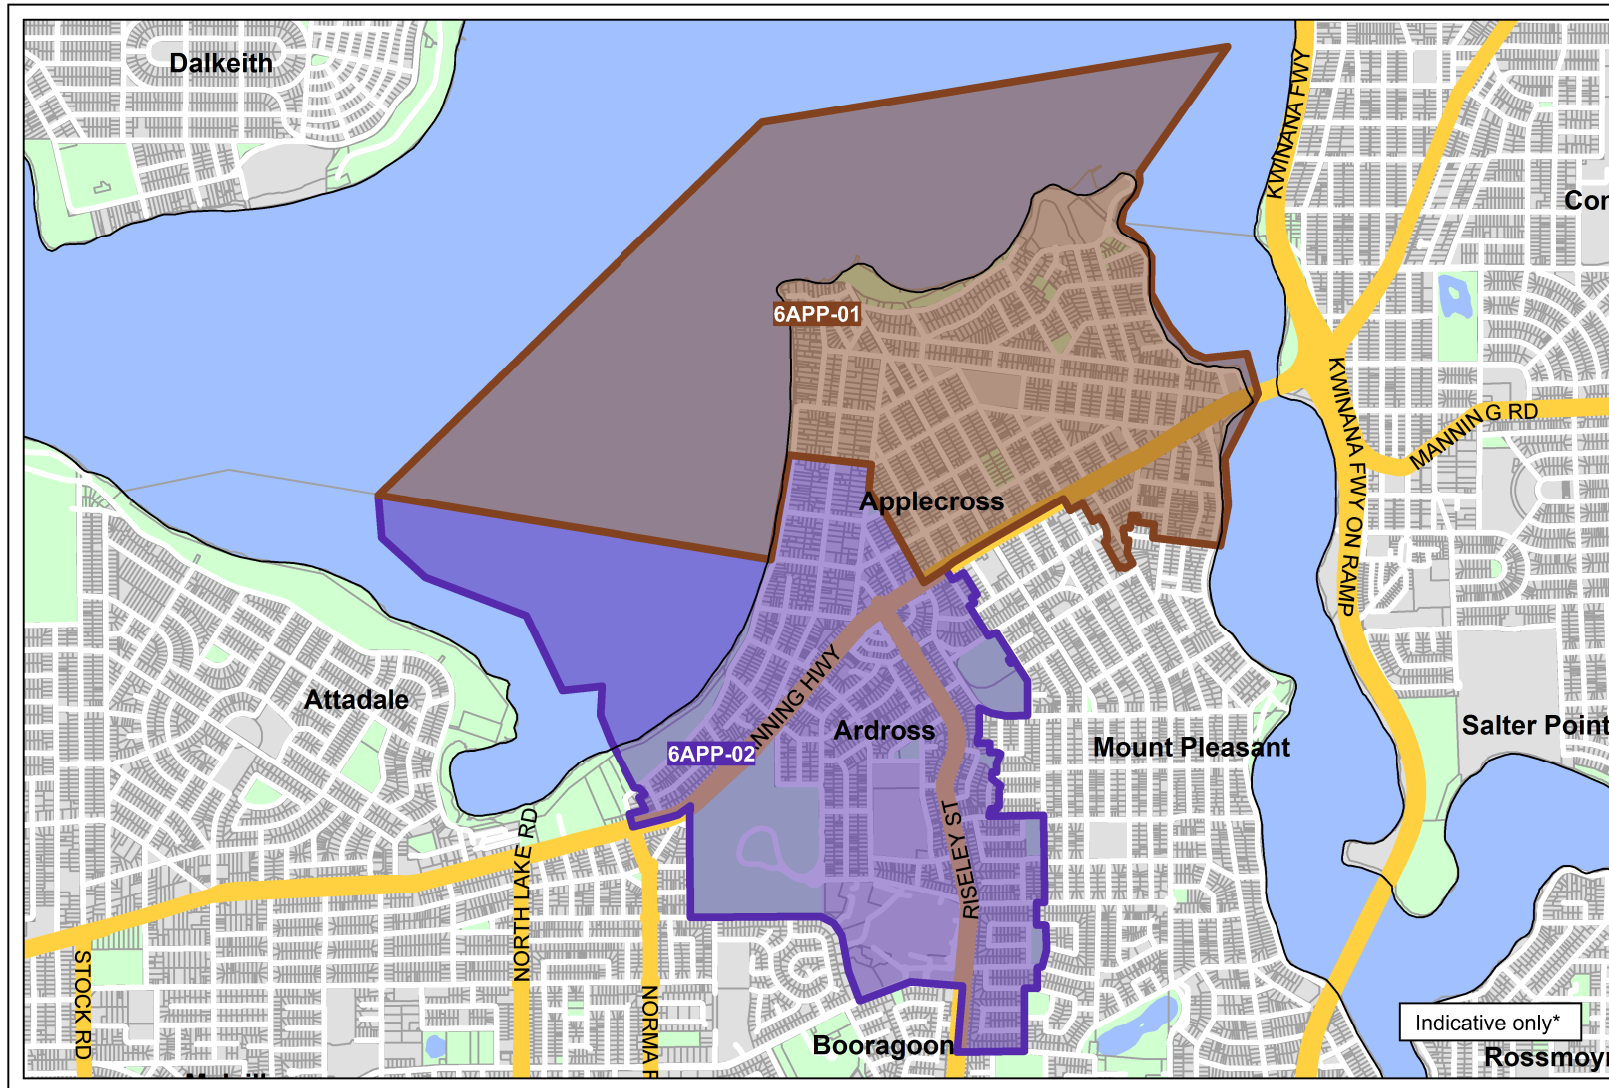

Applecross Fixed-line Serving Area

WESTERN AUSTRALIA

Key:

- Fixed-line covering area* - Service available
- Fixed-line covering area* - Build commenced

* This map identifies areas where NBN Co has commenced building its fixed-line network. Build commenced means that NBN Co has issued contract instructions to construction partners so they can commence work in this area. From the start of construction until the network is activated, NBN Co undertakes construction steps that may result in changes to the design of the network and movement of the boundaries. This map may be updated in future if there are such boundary changes. As a result this map is for illustrative purposes only and is not suitable for legal, engineering or surveying purposes.