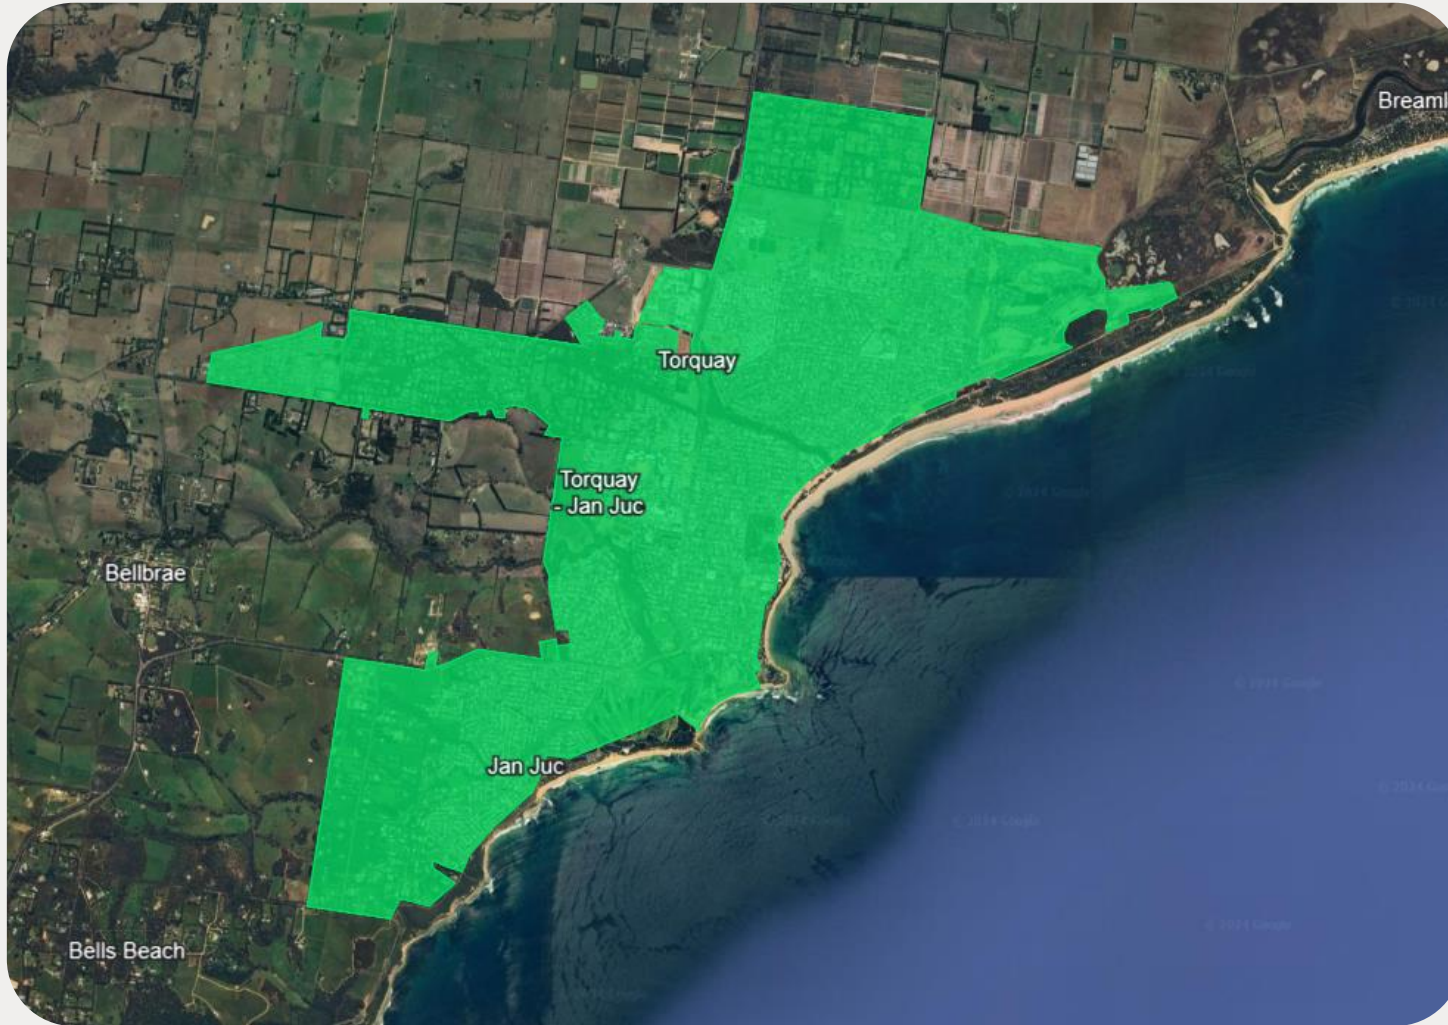

TORQUAY AND SURROUNDS

The nbn Business Fibre Initiative is available to businesses right across the country.

The areas highlighted on this map, are part of an nbn Business Fibre Zone that is eligible for business nbn Enterprise Ethernet.

Adjacent or nearby BFZ's may include:

- N/A

To find out more about the Fibre Initiative contact your service provider, or visit: nbnco.com.au/businessfibre

Key

-  nbn Business Fibre Zone