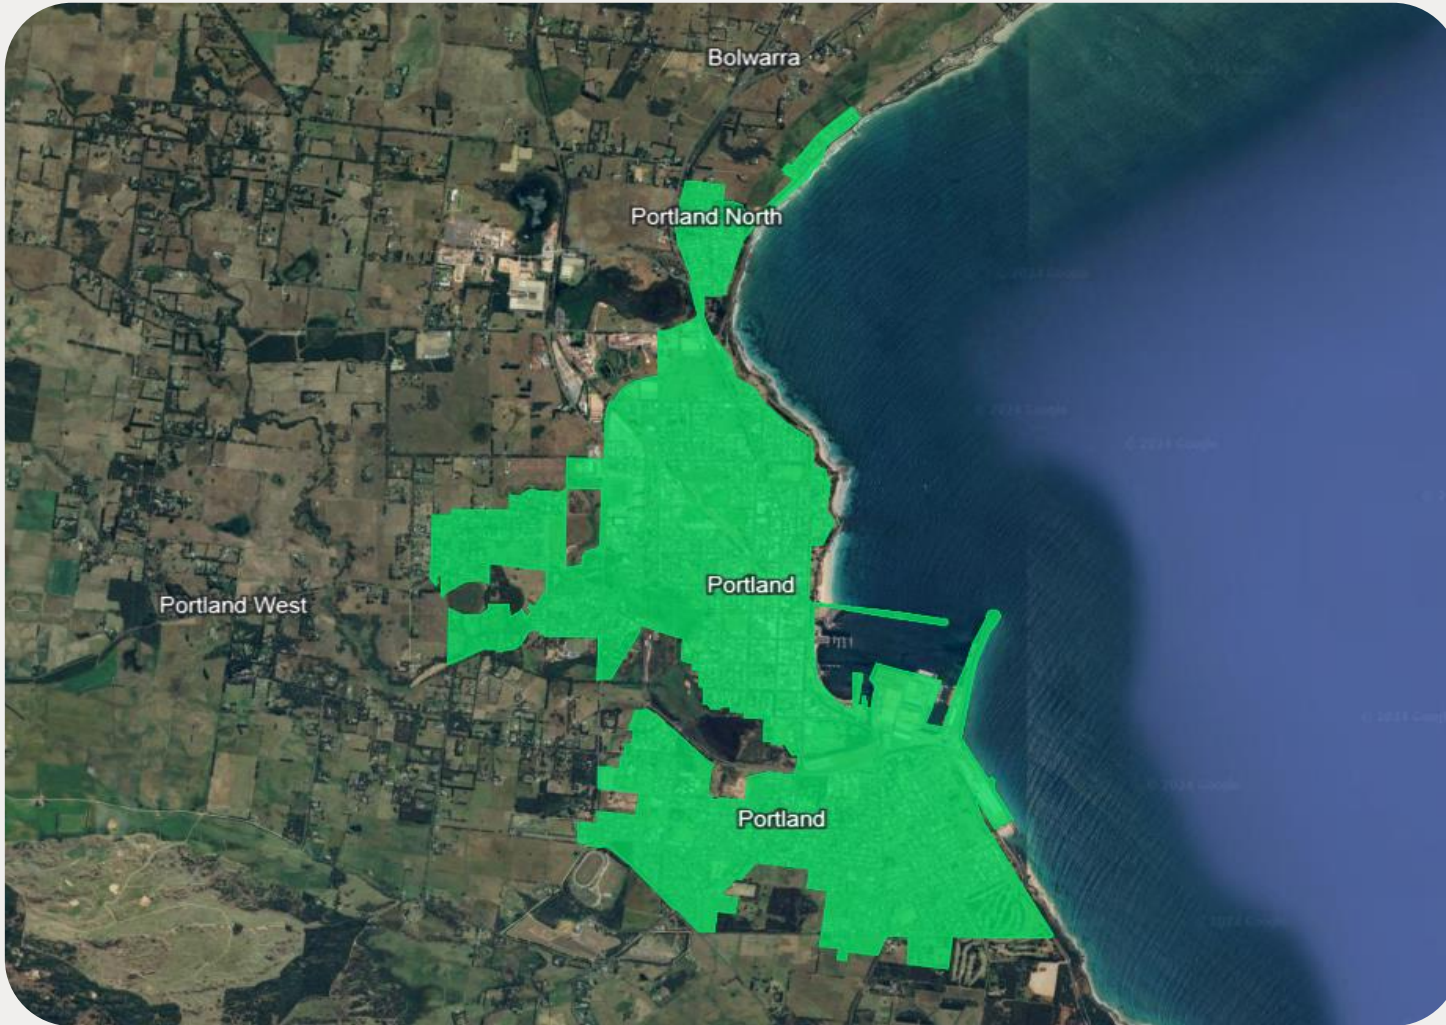

PORTLAND AND SURROUNDS

The nbn Business Fibre Initiative is available to businesses right across the country.

The areas highlighted on this map, are part of an nbn Business Fibre Zone that is eligible for business nbn Enterprise Ethernet.

Adjacent or nearby BFZ's may include:

- N/A

To find out more about the Fibre Initiative contact your service provider, or visit: nbnco.com.au/businessfibre

Key

-  nbn Business Fibre Zone