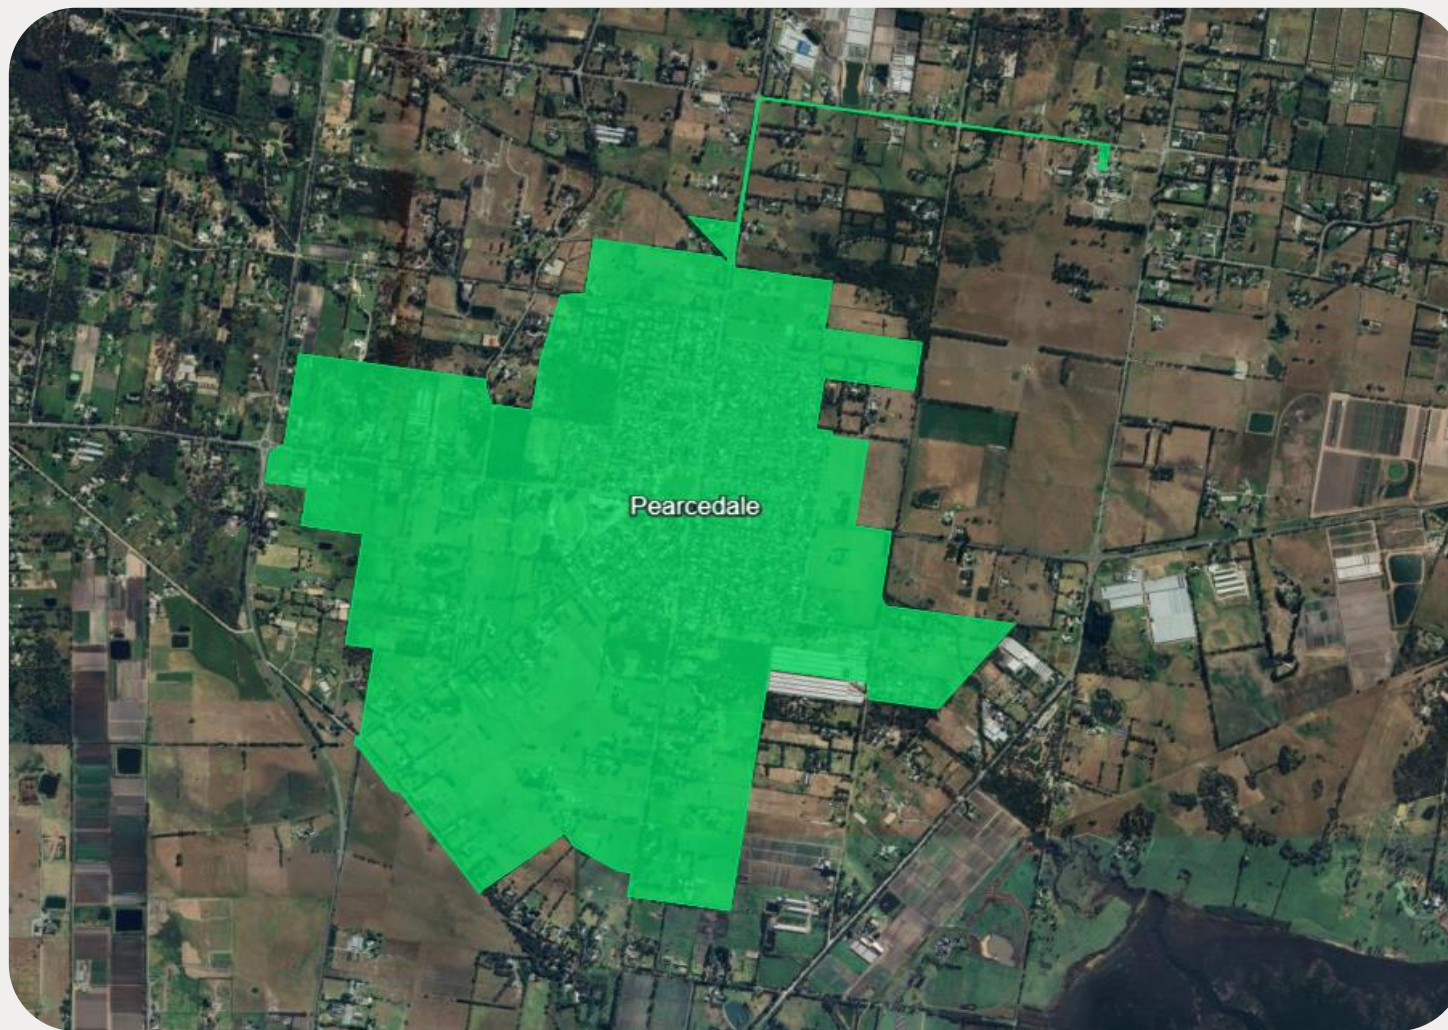

PEARCEDALE AND SURROUNDS

The nbn Business Fibre Initiative is available to businesses right across the country.

The areas highlighted on this map, are part of an nbn Business Fibre Zone that is eligible for business nbn Enterprise Ethernet.

Adjacent or nearby BFZ's may include:

- N/A

To find out more about the Fibre Initiative contact your service provider, or visit: nbnco.com.au/businessfibre

Key

-  nbn Business Fibre Zone