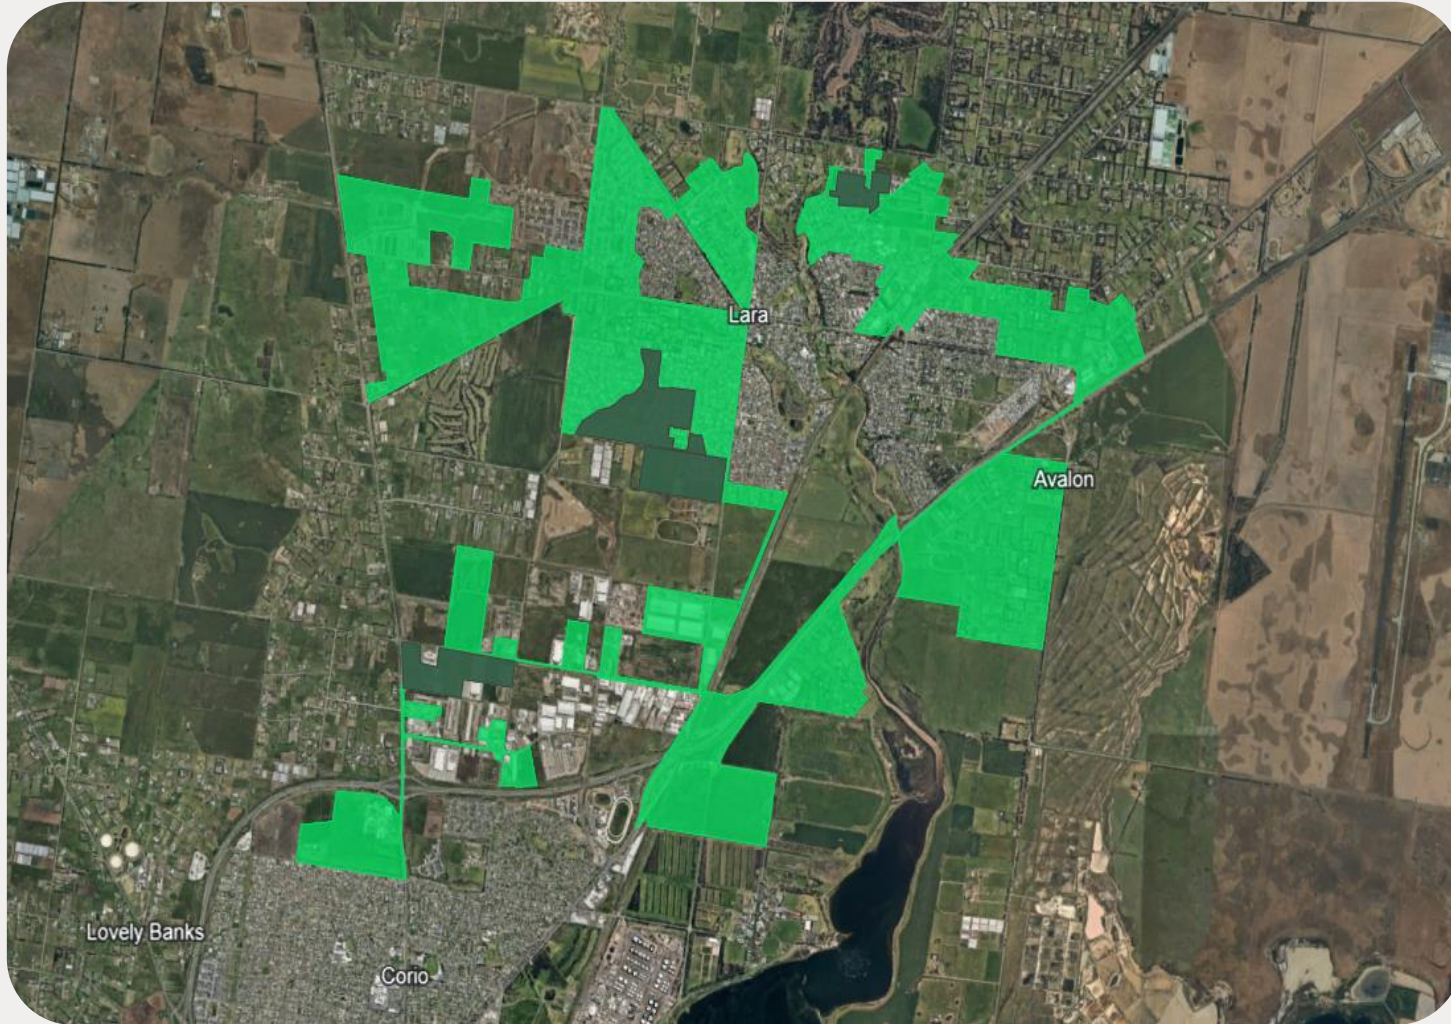

# LARA AND SURROUNDS

The nbn Business Fibre Initiative is available to businesses right across the country.

The areas highlighted on this map, are part of an nbn Business Fibre Zone that is eligible for business nbn Enterprise Ethernet.

Adjacent or nearby BFZ's may include:

- N/A

To find out more about the Fibre Initiative contact your service provider, or visit: [nbnco.com.au/businessfibre](http://nbnco.com.au/businessfibre)