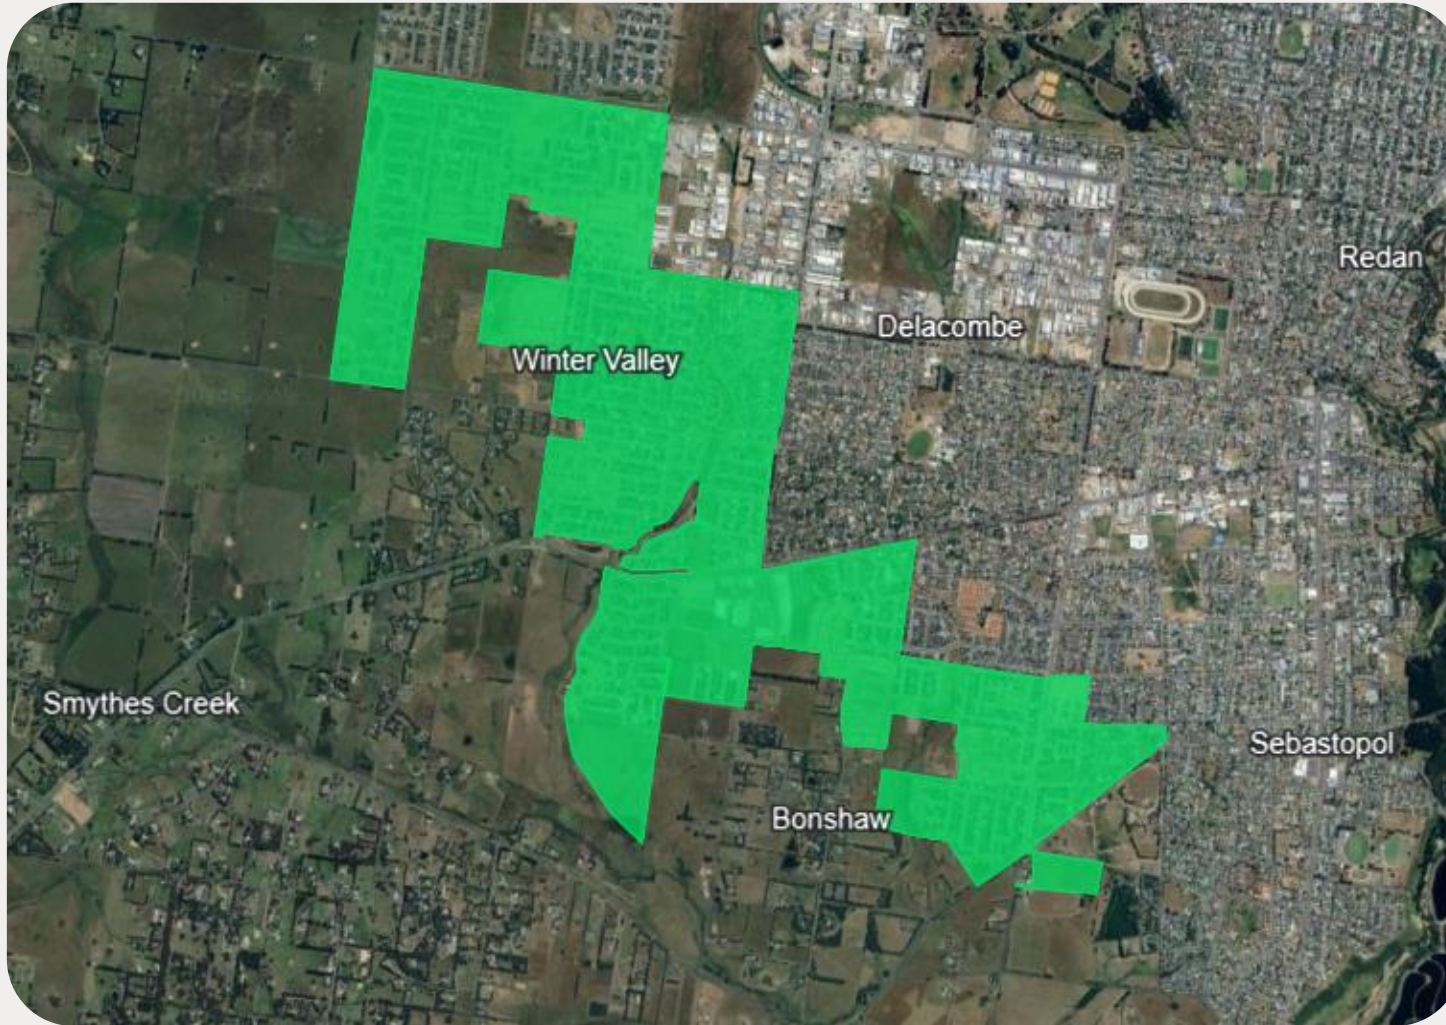

DELACOMBE AND SURROUNDS

The nbn Business Fibre Initiative is available to businesses right across the country.

The areas highlighted on this map, are part of an nbn Business Fibre Zone that is eligible for business nbn Enterprise Ethernet.

Adjacent or nearby BFZ's may include:

- Alfredton

To find out more about the Fibre Initiative contact your service provider, or visit: nbnco.com.au/businessfibre

Key

-  nbn Business Fibre Zone