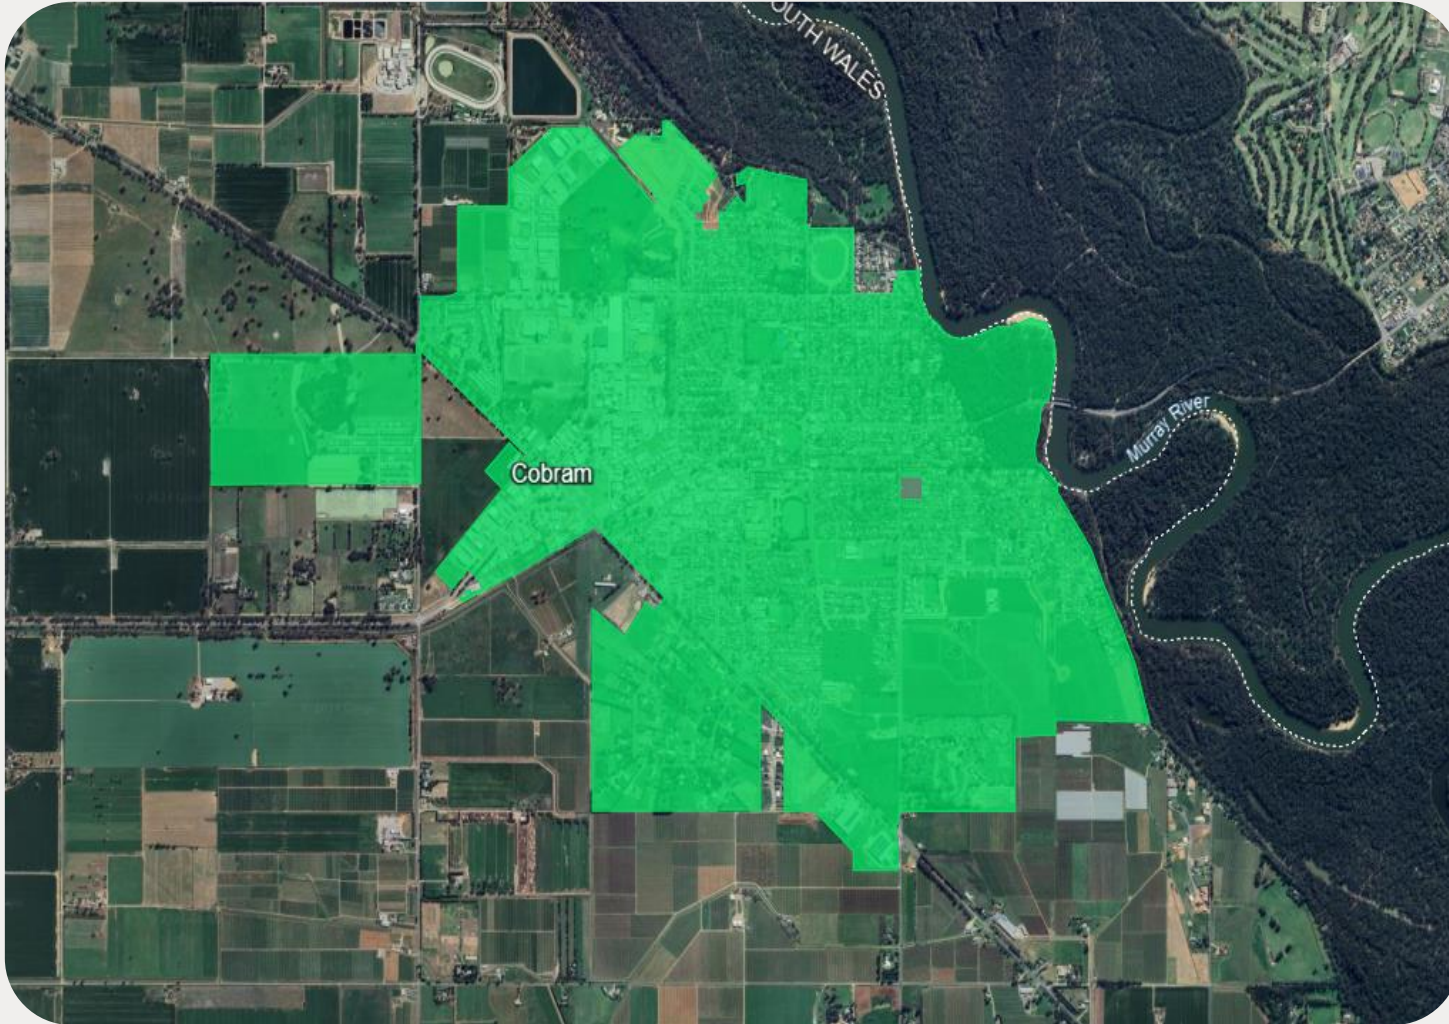

# COBRAM AND SURROUNDS

The nbn Business Fibre Initiative is available to businesses right across the country.

The areas highlighted on this map, are part of an nbn Business Fibre Zone that is eligible for business nbn Enterprise Ethernet.

Adjacent or nearby BFZ's may include:

- N/A

To find out more about the Fibre Initiative contact your service provider, or visit: [nbnco.com.au/businessfibre](https://nbnco.com.au/businessfibre)