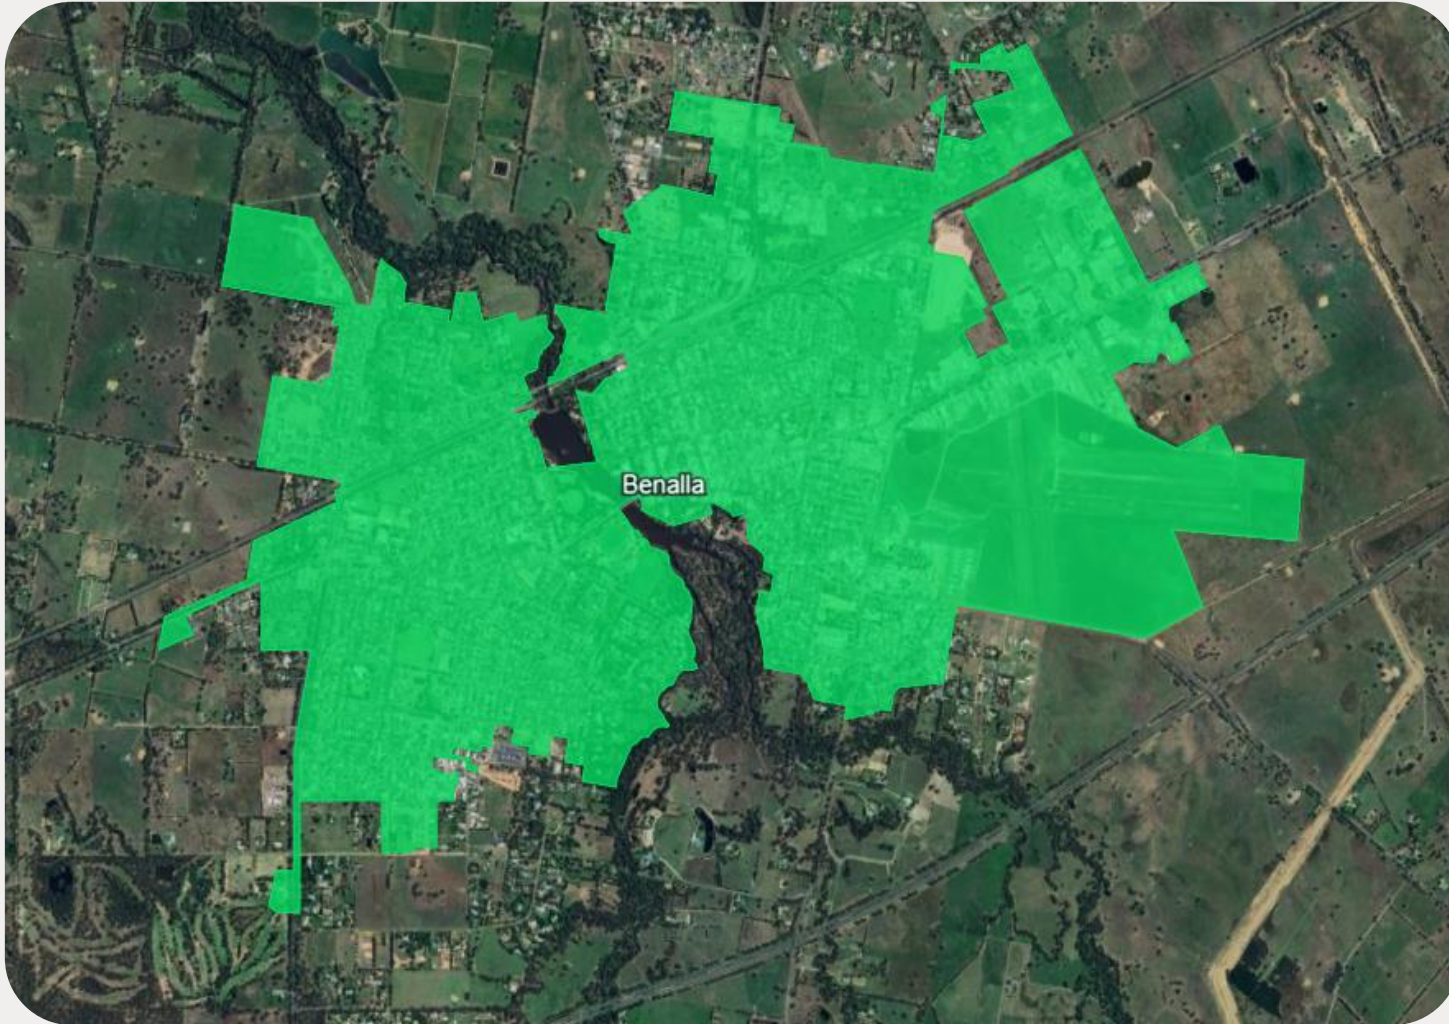

BENALLA AND SURROUNDS

The nbn Business Fibre Initiative is available to businesses right across the country.

The areas highlighted on this map, are part of an nbn Business Fibre Zone that is eligible for business nbn Enterprise Ethernet.

Adjacent or nearby BFZ's may include:

- N/A

To find out more about the Fibre Initiative contact your service provider, or visit: nbnco.com.au/businessfibre

Key

-  nbn Business Fibre Zone